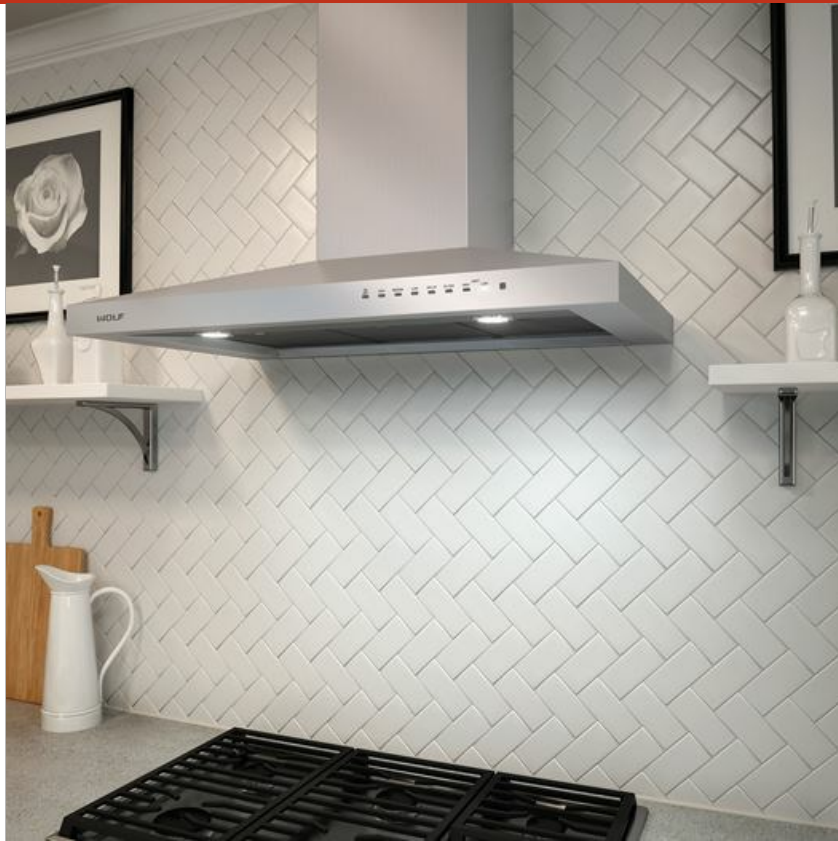

VW36S

FEATURES

- Rigorously tested for decades of use
- Exceptional support from our Customer Care team in Madison
- Heavy-gauge stainless steel
- Powerful blower options
- LED lights with two brightness settings
- Front-mounted electronic controls
- Dishwasher-safe filters
- Telescoping chimney reaches standard ceiling heights

ACCESSORIES

- 1200 CFM Remote Blower
- 300 CFM Internal Blower
- 600 CFM Internal Blower
- Backsplash
- Flue Extension
- Make-Up Air Damper
- Recirculating Filter
- Recirculating Kit
- Remote Control

Accessories available through an authorized dealer.
For local dealer information, visit subzero-wolf.com/locator.