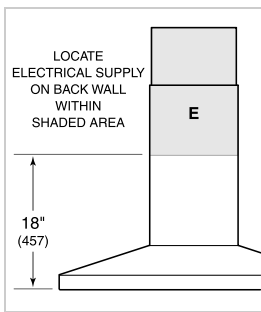

BLOWER OPTIONS

- 300 CFM Internal
- 600 CFM Internal
- 600 CFM Inline
- 600 CFM Remote
- 1200 CFM Remote

PRODUCT SPECIFICATIONS

Model	VW36S
Dimensions	36"W x 6"H x 22"D
Weight	100 lbs
Electrical Supply	110/120 VAC, 60 Hz
Electrical Service	15 amp dedicated circuit
Discharge Location	Vertical
Discharge Dimensions	6" Round
Bottom of Hood to Countertop	24" to 36"
Receptacle	3-prong grounding-type

ELECTRICAL

NOTE: Dimensions in parenthesis are in millimeters unless otherwise specified

DIMENSIONS

*49 1/8" (1248) to 59 1/4" (1505) with accessory flue extension.