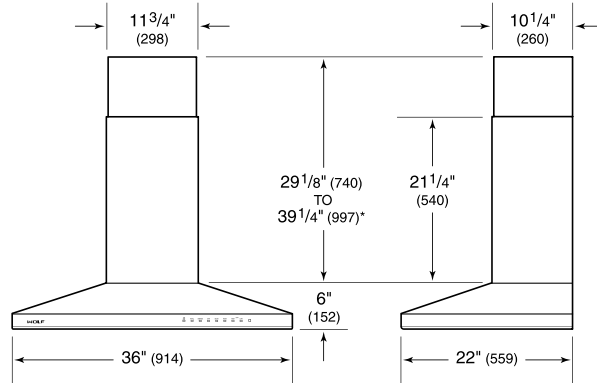

BLOWER OPTIONS

- 300 CFM Internal
- 600 CFM Internal
- 600 CFM Inline
- 600 CFM Remote
- 1200 CFM Remote

PRODUCT SPECIFICATIONS

Model	VW36S
Dimensions	36"W x 6"H x 22"D
Weight	100 lbs
Electrical Supply	110/120 VAC, 60 Hz
Electrical Service	15 amp dedicated circuit
Discharge Location	Vertical
Discharge Dimensions	6" Round
Bottom of Hood to Countertop	24" to 36"
Receptacle	3-prong grounding-type

ELECTRICAL

NOTE: Dimensions in parenthesis are in millimeters unless otherwise specified

DIMENSIONS

*49 1/8" (1248) to 59 1/4" (1505) with accessory flue extension.