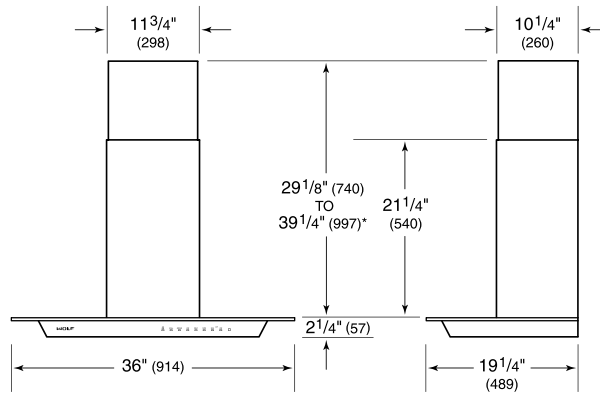

PRODUCT SPECIFICATIONS

Model	VW36G
Dimensions	36"W x 2 1/4"H x 19 1/4"D
Weight	57 lbs
Electrical Supply	110/120 VAC, 60 Hz
Electrical Service	15 amp dedicated circuit
Discharge Location	Vertical
Discharge Dimensions	6" Round
Bottom of Hood to Countertop	24" to 36"
Receptacle	3-prong grounding-type

ELECTRICAL

NOTE: Dimensions in parenthesis are in millimeters unless otherwise specified

DIMENSIONS

*49 1/8" (1248) to 59 1/4" (1505) with accessory flue extension.