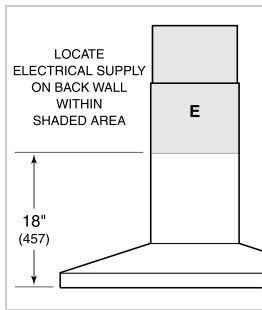

PRODUCT SPECIFICATIONS

Model	VW36G
Dimensions	36"W x 2 1/4"H x 19 1/4"D
Weight	57 lbs
Electrical Supply	110/120 VAC, 60 Hz
Electrical Service	15 amp dedicated circuit
Discharge Location	Vertical
Discharge Dimensions	6" Round
Bottom of Hood to Countertop	24" to 36"
Receptacle	3-prong grounding-type

ELECTRICAL

NOTE: Dimensions in parenthesis are in millimeters unless otherwise specified

DIMENSIONS

*49 1/8" (1248) to 59 1/4" (1505) with accessory flue extension.