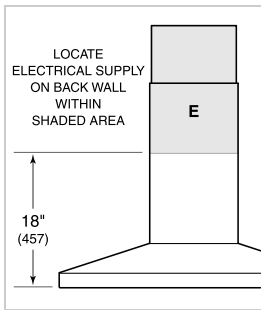

BLOWER OPTIONS

- 300 CFM Internal
- 600 CFM Internal
- 600 CFM Inline
- 600 CFM Remote
- 1200 CFM Remote

PRODUCT SPECIFICATIONS

Model	VW30S
Dimensions	30"W x 6"H x 22"D
Weight	85 lbs
Electrical Supply	110/120 VAC, 60 Hz
Electrical Service	15 amp dedicated circuit
Discharge Location	Vertical
Discharge Dimensions	6" Round
Bottom of Hood to Countertop	24" to 36"
Receptacle	3-prong grounding-type

ELECTRICAL

NOTE: Dimensions in parenthesis are in millimeters unless otherwise specified

DIMENSIONS

*49 1/8" (1248) to 59 1/4" (1505) with accessory flue extension.