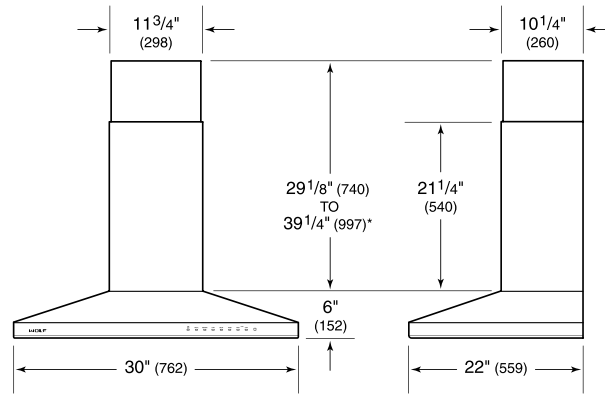

BLOWER OPTIONS

- 300 CFM Internal
- 600 CFM Internal
- 600 CFM Inline
- 600 CFM Remote
- 1200 CFM Remote

PRODUCT SPECIFICATIONS

Model	VW30S
Dimensions	30"W x 6"H x 22"D
Weight	85 lbs
Electrical Supply	110/120 VAC, 60 Hz
Electrical Service	15 amp dedicated circuit
Discharge Location	Vertical
Discharge Dimensions	6" Round
Bottom of Hood to Countertop	24" to 36"
Receptacle	3-prong grounding-type

ELECTRICAL

NOTE: Dimensions in parenthesis are in millimeters unless otherwise specified

DIMENSIONS

*49 1/8" (1248) to 59 1/4" (1505) with accessory flue extension.