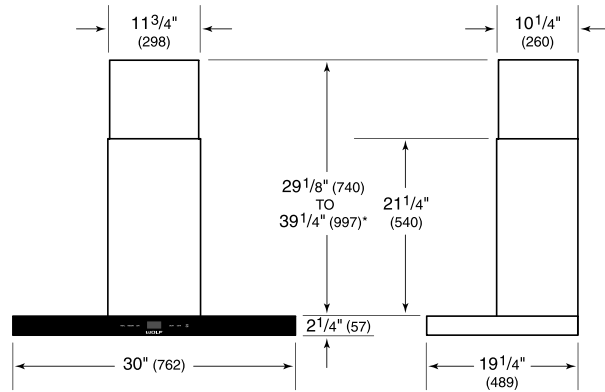

BLOWER OPTIONS

- 300 CFM Internal
- 600 CFM Internal
- 600 CFM Inline
- 600 CFM Remote

PRODUCT SPECIFICATIONS

Model	VW30B
Dimensions	30"W x 2 1/4"H x 19 1/4"D
Weight	53 lbs
Electrical Supply	110/120 VAC, 60 Hz
Electrical Service	15 amp dedicated circuit
Discharge Location	Vertical
Discharge Dimensions	6" Round
Bottom of Hood to Countertop	24" to 36"
Receptacle	3-prong grounding-type

ELECTRICAL

NOTE: Dimensions in parenthesis are in millimeters unless otherwise specified

DIMENSIONS

*49 1/8" (1248) to 59 1/4" (1505) with accessory flue extension.