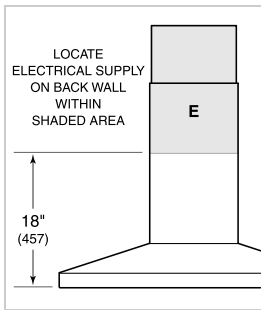

BLOWER OPTIONS

- 300 CFM Internal
- 600 CFM Internal
- 600 CFM Inline
- 600 CFM Remote

PRODUCT SPECIFICATIONS

Model	VW30B
Dimensions	30"W x 2 1/4"H x 19 1/4"D
Weight	53 lbs
Electrical Supply	110/120 VAC, 60 Hz
Electrical Service	15 amp dedicated circuit
Discharge Location	Vertical
Discharge Dimensions	6" Round
Bottom of Hood to Countertop	24" to 36"
Receptacle	3-prong grounding-type

ELECTRICAL

NOTE: Dimensions in parenthesis are in millimeters unless otherwise specified

DIMENSIONS

*49 1/8" (1248) to 59 1/4" (1505) with accessory flue extension.