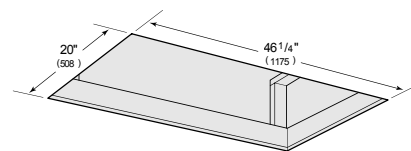

Accessories available through an authorized dealer.

For local dealer information, visit subzero-wolf.com/locator.

BLOWER OPTIONS

- 600 CFM Internal
- 600 CFM Inline
- 600 CFM Remote
- 1200 CFM Remote

OPENING DIMENSIONS

PRODUCT SPECIFICATIONS

Model	VC48W
Dimensions	47 1/4"W x 12 1/4"H x 21"D
Weight	92 lbs
Electrical Supply	110/120 VAC, 60 Hz
Electrical Service	15 amp dedicated circuit
Discharge Location	Vertical or Horizontal
Discharge Dimensions	6" round internal or 10" round inline or remote
Bottom of Hood to Countertop	36" to 84"

ELECTRICAL

NOTE: Dimensions in parenthesis are in millimeters unless otherwise specified

DIMENSIONS