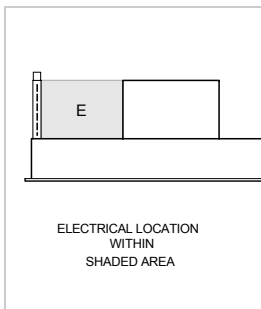

Accessories available through an authorized dealer.

For local dealer information, visit subzero-wolf.com/locator.

BLOWER OPTIONS

- 600 CFM Internal
- 600 CFM Inline
- 600 CFM Remote
- 1200 CFM Remote

OPENING DIMENSIONS

PRODUCT SPECIFICATIONS

Model	VC48W
Dimensions	47 1/4"W x 12 1/4"H x 21"D
Weight	92 lbs
Electrical Supply	110/120 VAC, 60 Hz
Electrical Service	15 amp dedicated circuit
Discharge Location	Vertical or Horizontal
Discharge Dimensions	6" round internal or 10" round inline or remote
Bottom of Hood to Countertop	36" to 84"

ELECTRICAL

NOTE: Dimensions in parenthesis are in millimeters unless otherwise specified

DIMENSIONS