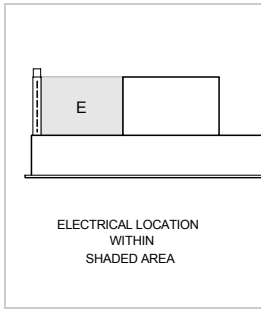

OPENING DIMENSIONS

PRODUCT SPECIFICATIONS

Model	VC36S
Dimensions	35 1/2"W x 12 1/4"H x 21"D
Electrical Supply	110/120 VAC, 60 Hz
Electrical Service	15 amp dedicated circuit
Discharge Location	Vertical or Horizontal
Discharge Dimensions	6" round internal or 10" round inline or remote
Bottom of Hood to Countertop	36" to 84"

ELECTRICAL

NOTE: Dimensions in parenthesis are in millimeters unless otherwise specified

DIMENSIONS