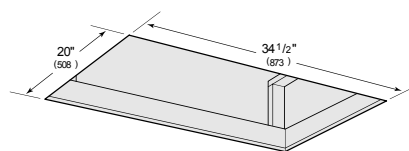

OPENING DIMENSIONS

PRODUCT SPECIFICATIONS

Model	VC36S
Dimensions	35 1/2"W x 12 1/4"H x 21"D
Electrical Supply	110/120 VAC, 60 Hz
Electrical Service	15 amp dedicated circuit
Discharge Location	Vertical or Horizontal
Discharge Dimensions	6" round internal or 10" round inline or remote
Bottom of Hood to Countertop	36" to 84"

ELECTRICAL

NOTE: Dimensions in parenthesis are in millimeters unless otherwise specified

DIMENSIONS