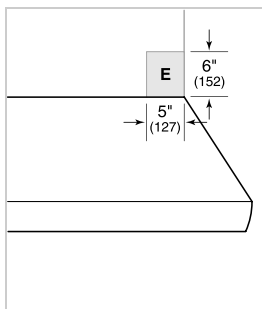

PRODUCT SPECIFICATIONS

Model	PWC542418
Dimensions	54"W x 18"H x 24"D
Weight	106 lbs
Electrical Supply	110/120 VAC, 60 Hz
Electrical Service	15 amp dedicated circuit
Discharge Location	Vertical
Discharge Dimensions	10" Round
Bottom of Hood to Countertop	30" to 36"

ELECTRICAL

NOTE: Dimensions in parenthesis are in millimeters unless otherwise specified

DIMENSIONS