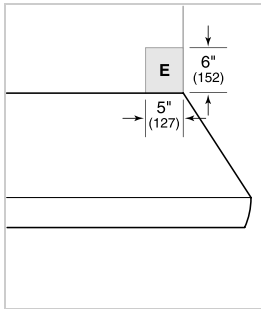

PRODUCT SPECIFICATIONS

Model	PWC482418
Dimensions	48"W x 18"H x 24"D
Weight	94 lbs
Electrical Supply	110/120 VAC, 60 Hz
Electrical Service	15 amp dedicated circuit
Discharge Location	Vertical
Discharge Dimensions	10" Round
Bottom of Hood to Countertop	30" to 36"

ELECTRICAL

NOTE: Dimensions in parenthesis are in millimeters unless otherwise specified

DIMENSIONS