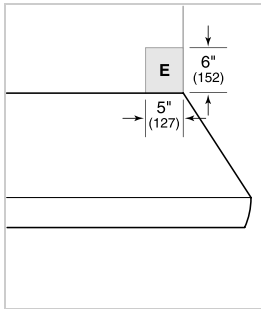

**PRODUCT SPECIFICATIONS**

Model	PWC362418
Dimensions	36"W x 18"H x 24"D
Weight	78 lbs
Electrical Supply	110/120 VAC, 60 Hz
Electrical Service	15 amp dedicated circuit
Discharge Location	Vertical
Discharge Dimensions	10" Round
Bottom of Hood to Countertop	30" to 36"

**ELECTRICAL**

**NOTE:** Dimensions in parenthesis are in millimeters unless otherwise specified

**DIMENSIONS**