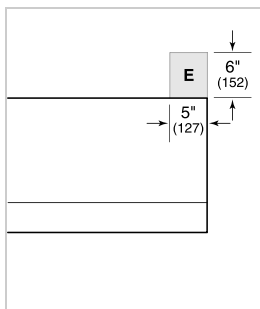

PRODUCT SPECIFICATIONS

Model	PW662418
Dimensions	66"W x 18"H x 24"D
Weight	126 lbs
Electrical Supply	110/120 VAC, 60 Hz
Electrical Service	15 amp dedicated circuit
Discharge Location	Vertical or Horizontal
Discharge Dimensions	10" Round
Bottom of Hood to Countertop	30" to 36"

ELECTRICAL

NOTE: Dimensions in parenthesis are in millimeters unless otherwise specified

DIMENSIONS