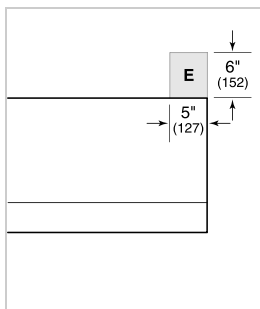

PRODUCT SPECIFICATIONS

Model	PW542718
Dimensions	54"W x 18"H x 27"D
Weight	108 lbs
Electrical Supply	110/120 VAC, 60 Hz
Electrical Service	15 amp dedicated circuit
Discharge Location	Vertical or Horizontal
Discharge Dimensions	10" Round
Bottom of Hood to Countertop	30" to 36"

ELECTRICAL

NOTE: Dimensions in parenthesis are in millimeters unless otherwise specified

DIMENSIONS