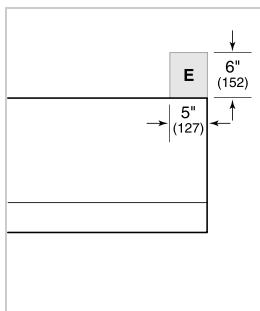

PRODUCT SPECIFICATIONS

Model	PW542418
Dimensions	54"W x 18"H x 24"D
Weight	106 lbs
Electrical Supply	110/120 VAC, 60 Hz
Electrical Service	15 amp dedicated circuit
Discharge Location	Vertical or Horizontal
Discharge Dimensions	10" Round
Bottom of Hood to Countertop	30" to 36"

ELECTRICAL

NOTE: Dimensions in parenthesis are in millimeters unless otherwise specified

DIMENSIONS