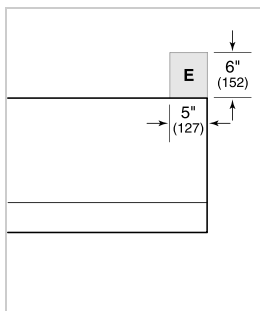

PRODUCT SPECIFICATIONS

Model	PW482718
Dimensions	48"W x 18"H x 27"D
Weight	96 lbs
Electrical Supply	110/120 VAC, 60 Hz
Electrical Service	15 amp dedicated circuit
Discharge Location	Vertical or Horizontal
Discharge Dimensions	10" Round
Bottom of Hood to Countertop	30" to 36"

ELECTRICAL

NOTE: Dimensions in parenthesis are in millimeters unless otherwise specified

DIMENSIONS