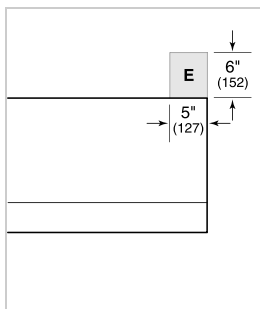

PRODUCT SPECIFICATIONS

Model	PW422718
Dimensions	42"W x 18"H x 27"D
Weight	88 lbs
Electrical Supply	110/120 VAC, 60 Hz
Electrical Service	15 amp dedicated circuit
Discharge Location	Vertical or Horizontal
Discharge Dimensions	10" Round
Bottom of Hood to Countertop	30" to 36"

ELECTRICAL

NOTE: Dimensions in parenthesis are in millimeters unless otherwise specified

DIMENSIONS