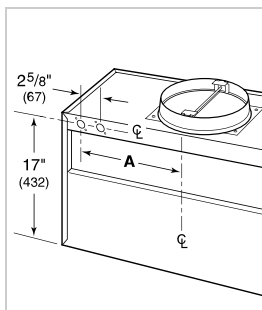

BLOWER OPTIONS

- 1200 CFM Internal
- 1100 CFM Inline
- 1200 CFM Remote
- 1500 CFM Remote

PRODUCT SPECIFICATIONS

Model	PW363318O
Dimensions	36"W x 18"H x 33"D
Electrical Supply	110/120 VAC, 60 Hz
Electrical Service	15 amp dedicated circuit
Discharge Location	Vertical
Discharge Dimensions	10" Round
Bottom of Hood to Countertop	36" to 42"

ELECTRICAL

NOTE: Dimensions in parenthesis are in millimeters unless otherwise specified

DIMENSIONS