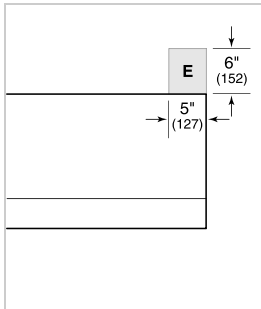

**PRODUCT SPECIFICATIONS**

Model	PW362718
Dimensions	36"W x 18"H x 27"D
Weight	80 lbs
Electrical Supply	110/120 VAC, 60 Hz
Electrical Service	15 amp dedicated circuit
Discharge Location	Vertical or Horizontal
Discharge Dimensions	10" Round
Bottom of Hood to Countertop	30" to 36"

**ELECTRICAL**

**NOTE:** Dimensions in parenthesis are in millimeters unless otherwise specified

**DIMENSIONS**