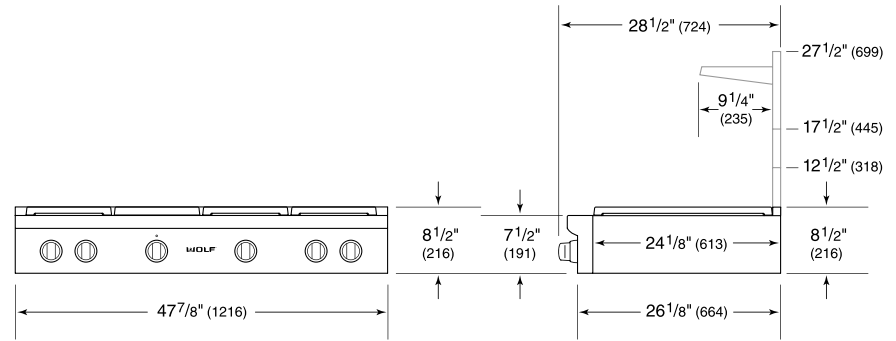

PRODUCT SPECIFICATIONS

Model	SRT484CG
Dimensions	47 7/8"W x 8 1/2"H x 28 1/2"D
Weight	280 lbs
Electrical Supply	110/120 VAC, 60 Hz
Electrical Service	15 amp dedicated circuit
Gas Supply	3/4" ID line
Gas Inlet	1/2" NPT female
Receptacle	3-prong grounding-type

ELECTRICAL

GAS

NOTE: Dimensions in parenthesis are in millimeters unless otherwise specified

DIMENSIONS

STANDARD INSTALLATION

**Without ventilation hood, 36" (914) minimum clearance countertop to combustible materials, 44" (1118) for charbroiler.
 NOTE: Shaded area above countertop indicates minimum clearance to combustible surfaces, combustible materials cannot be located within this area.
 Electrical and gas supply located through bottom of platform.
 For island installation, 12" (305) minimum clearance back of range to combustible rear wall above countertop.*