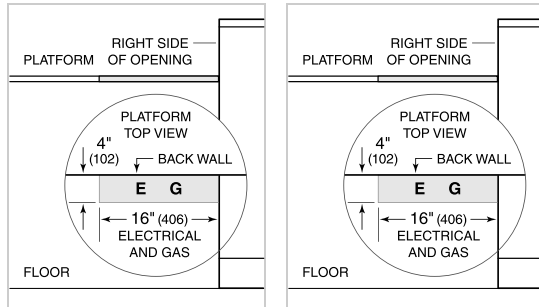

KNOB OPTIONS

TOP CONFIGURATION

RANGETOP SPECIFICATIONS

- 1 - 9,200 Btu Burner
- 1 - 15,000 Btu Burner
- 1 - 18,000 Btu Burner
- 1 - 20,000 Btu Burner
- 1 - 15,000 Btu (13,000 Btu LP) Griddle
- 1 - 16,000 Btu Charbroiler

PRODUCT SPECIFICATIONS

Model	SRT484CG
Dimensions	47 7/8"W x 8 1/2"H x 28 1/2"D
Weight	280 lbs
Electrical Supply	110/120 VAC, 60 Hz
Electrical Service	15 amp dedicated circuit
Gas Supply	3/4" ID line
Gas Inlet	1/2" NPT female
Receptacle	3-prong grounding-type

ELECTRICAL

GAS

NOTE: Dimensions in parenthesis are in millimeters unless otherwise specified

DIMENSIONS

STANDARD INSTALLATION

**Without ventilation hood, 36" (914) minimum clearance countertop to combustible materials, 44" (1118) for charbroiler.
 NOTE: Shaded area above countertop indicates minimum clearance to combustible surfaces, combustible materials cannot be located within this area.
 Electrical and gas supply located through bottom of platform.
 For island installation, 12" (305) minimum clearance back of range to combustible rear wall above countertop.*