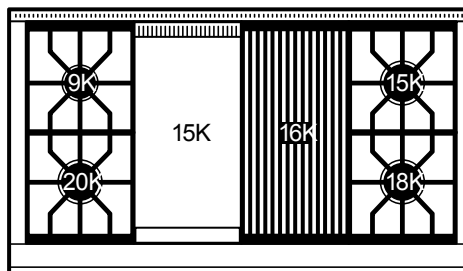

TOP CONFIGURATION

RANGETOP SPECIFICATIONS

- 1 - 9,200 Btu Burner
- 1 - 15,000 Btu Burner
- 1 - 18,000 Btu Burner
- 1 - 20,000 Btu Burner
- 1 - 15,000 Btu (13,000 Btu LP) Griddle
- 1 - 16,000 Btu Charbroiler