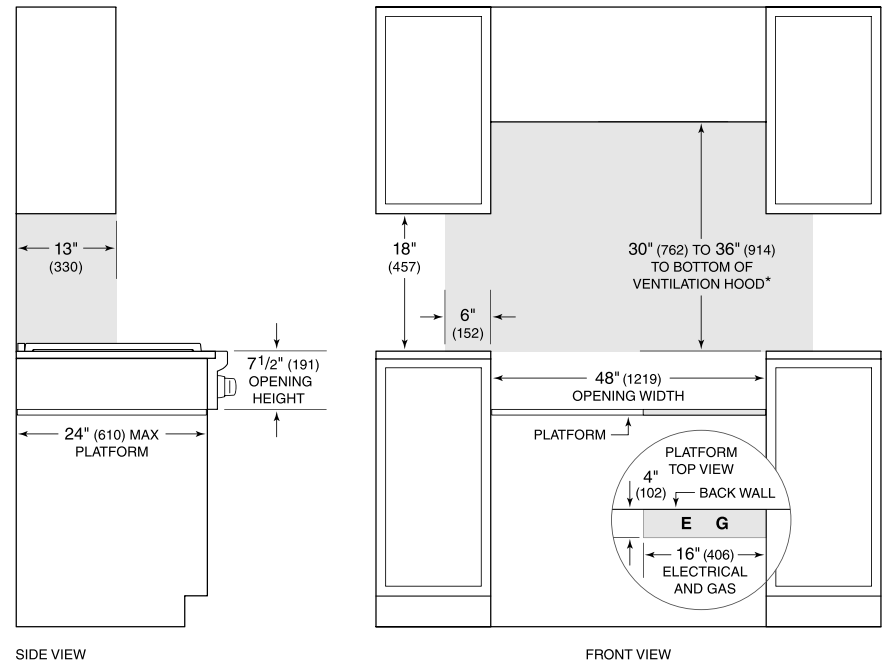

PRODUCT SPECIFICATIONS

Model	SRT484CG
Dimensions	47 7/8"W x 8 1/2"H x 28 1/2"D
Weight	280 lbs
Electrical Supply	110/120 VAC, 60 Hz
Electrical Service	15 amp dedicated circuit
Gas Supply	3/4" ID line
Gas Inlet	1/2" NPT female
Receptacle	3-prong grounding-type

ELECTRICAL

GAS

NOTE: Dimensions in parenthesis are in millimeters unless otherwise specified

DIMENSIONS

STANDARD INSTALLATION

**Without ventilation hood, 36" (914) minimum clearance countertop to combustible materials, 44" (1118) for charbroiler.
 NOTE: Shaded area above countertop indicates minimum clearance to combustible surfaces, combustible materials cannot be located within this area.
 Electrical and gas supply located through bottom of platform.
 For island installation, 12" (305) minimum clearance back of range to combustible rear wall above countertop.*