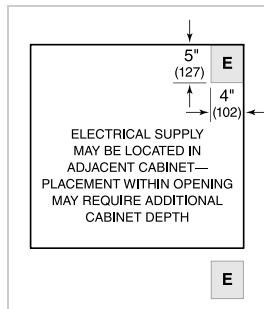

Model	SO3050PE/S/P
Dimensions	29 7/8"W x 28 1/2"H x 23"D
Oven 1 Interior Dimensions	25 1/4"W x 17 1/2"H x 18 1/2"D
Overall Capacity	4.7 cu. ft.
Usable Capacity	3.1 cu. ft.
Door Clearance	21 3/8"
Weight	257 lbs
Electrical Supply	240/208 VAC, 60 Hz
Electrical Service	30 amp dedicated circuit
Conduit Length	4 Feet

DIMENSIONS

ELECTRICAL

NOTE: Dimensions in parenthesis are in millimeters unless otherwise specified

FLUSH INSTALLATION

SIDE VIEW

FRONT VIEW

*Shaded areas will be visible and should be finished to match cabinetry.