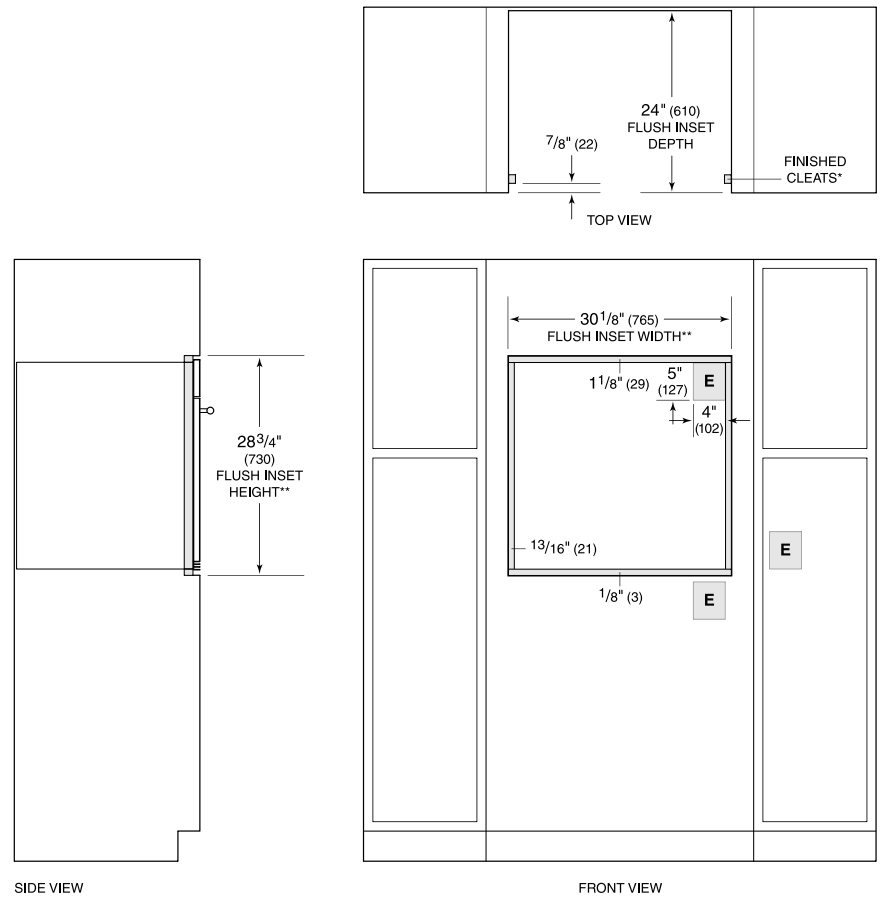

Model	SO3050PE/S/P
Dimensions	29 7/8"W x 28 1/2"H x 23"D
Oven 1 Interior Dimensions	25 1/4"W x 17 1/2"H x 18 1/2"D
Overall Capacity	4.7 cu. ft.
Usable Capacity	3.1 cu. ft.
Door Clearance	21 3/8"
Weight	257 lbs
Electrical Supply	240/208 VAC, 60 Hz
Electrical Service	30 amp dedicated circuit
Conduit Length	4 Feet

DIMENSIONS

ELECTRICAL

NOTE: Dimensions in parenthesis are in millimeters unless otherwise specified

FLUSH INSTALLATION

SIDE VIEW

FRONT VIEW

*Shaded areas will be visible and should be finished to match cabinetry.

**Dimension provides minimum reveals.

NOTE: Location of electrical supply within opening may require additional cabinet depth.