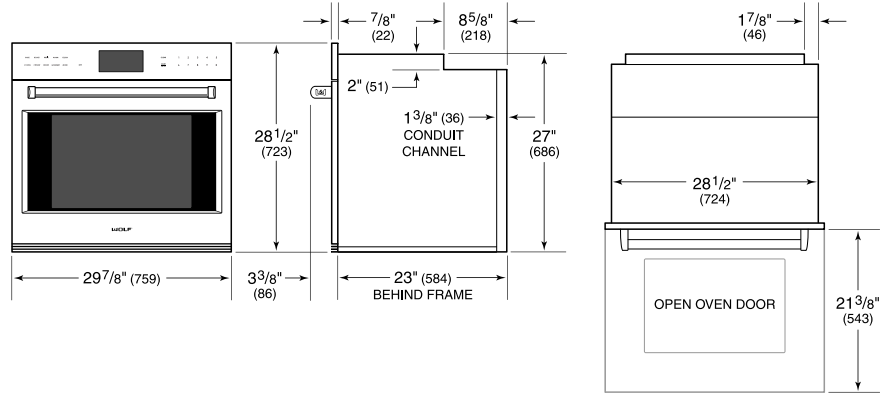

Model	SO3050PE/S/P
Dimensions	29 7/8"W x 28 1/2"H x 23"D
Oven 1 Interior Dimensions	25 1/4"W x 17 1/2"H x 18 1/2"D
Overall Capacity	4.7 cu. ft.
Usable Capacity	3.1 cu. ft.
Door Clearance	21 3/8"
Weight	257 lbs
Electrical Supply	240/208 VAC, 60 Hz
Electrical Service	30 amp dedicated circuit
Conduit Length	4 Feet

DIMENSIONS

ELECTRICAL

NOTE: Dimensions in parenthesis are in millimeters unless otherwise specified

FLUSH INSTALLATION

SIDE VIEW

FRONT VIEW

*Shaded areas will be visible and should be finished to match cabinetry.