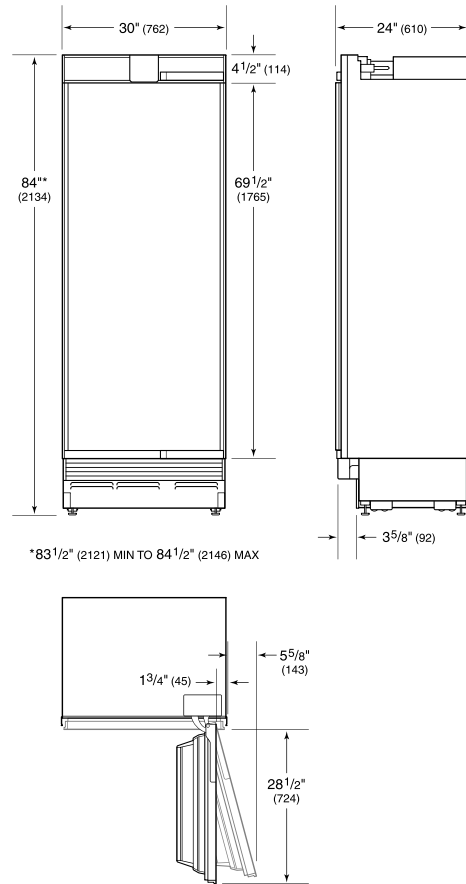

DIMENSIONS