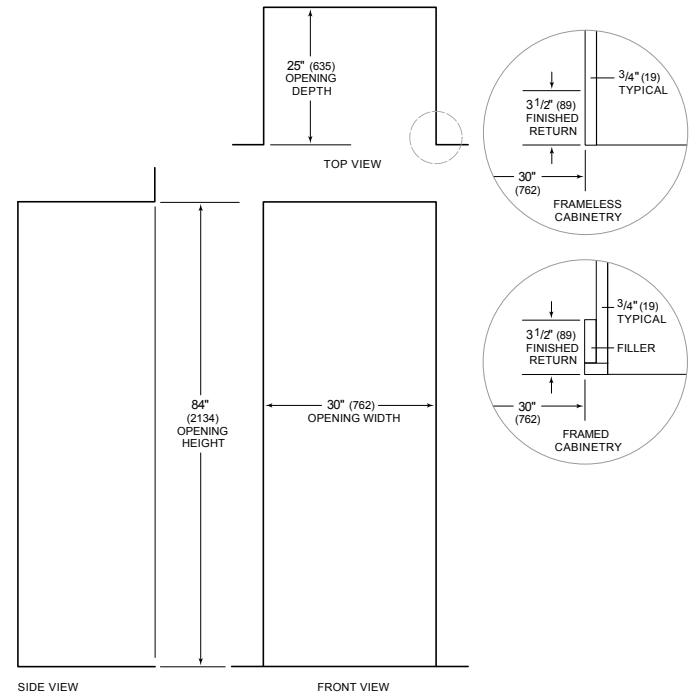

STANDARD INSTALLATION