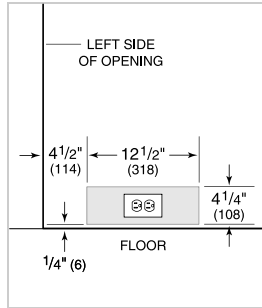

PRODUCT SPECIFICATIONS

Model	IC-30R
Dimensions	30"W x 84"H x 24"D
Door Clearance	28 1/2"
Refrigerator Capacity	17.3 cu. ft.
Electrical Supply	115 VAC, 60 Hz
Electrical Service	15 amp dedicated circuit

ELECTRICAL