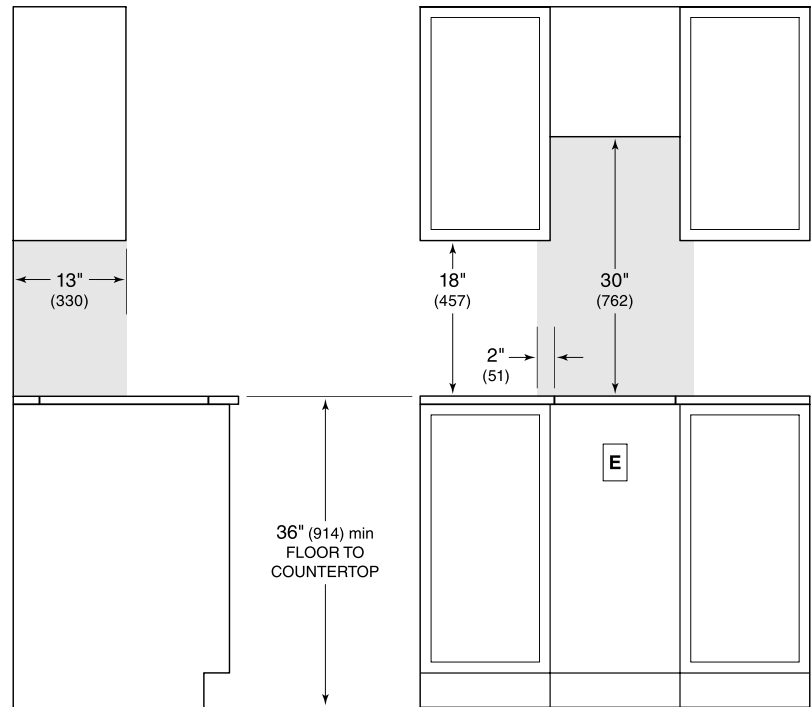

Important safety features for added control and peace of mind

Easy to clean black ceramic glass surface

Integrated design, slim 15" width pairs well with other Wolf modules

COOKTOP SPECIFICATIONS

- 1 - 1200 W Element
- 1 - 700/2200 W Element

PRODUCT SPECIFICATIONS

Model	CE152TF/S
Dimensions	15"W x 3 1/2"H x 21"D
Weight	30 lbs
Electrical Supply	3-wire, 240 VAC, 60 Hz
Electrical Service	20 amp dedicated circuit
Conduit Length	4 Feet

ELECTRICAL

NOTE: Dimensions in parenthesis are in millimeters unless otherwise specified

DIMENSIONS

STANDARD INSTALLATION

COUNTERTOP CUT-OUT

SIDE VIEW

FRONT VIEW

NOTE: Shaded area above countertop indicates minimum clearance to combustible surfaces, combustible materials cannot be located within this area.