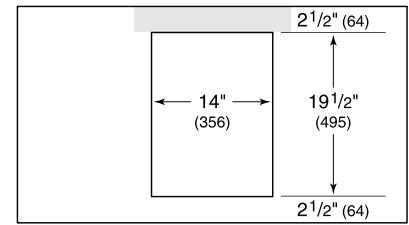

Important safety features for added control and peace of mind

Easy to clean black ceramic glass surface

Integrated design, slim 15" width pairs well with other Wolf modules

COOKTOP SPECIFICATIONS

- 1 - 1200 W Element
- 1 - 700/2200 W Element

PRODUCT SPECIFICATIONS

Model	CE152TF/S
Dimensions	15"W x 3 1/2"H x 21"D
Weight	30 lbs
Electrical Supply	3-wire, 240 VAC, 60 Hz
Electrical Service	20 amp dedicated circuit
Conduit Length	4 Feet

ELECTRICAL

NOTE: Dimensions in parenthesis are in millimeters unless otherwise specified

DIMENSIONS

STANDARD INSTALLATION

COUNTERTOP CUT-OUT

SIDE VIEW

FRONT VIEW

NOTE: Shaded area above countertop indicates minimum clearance to combustible surfaces, combustible materials cannot be located within this area.