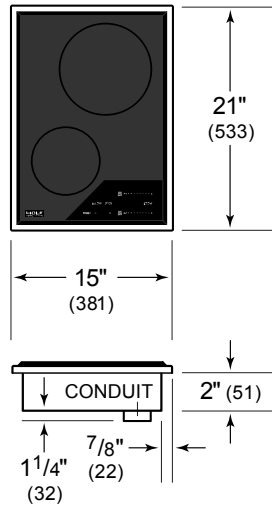

Important safety features for added control and peace of mind

Easy to clean black ceramic glass surface

Integrated design, slim 15" width pairs well with other Wolf modules

COOKTOP SPECIFICATIONS

- 1 - 1200 W Element
- 1 - 700/2200 W Element

PRODUCT SPECIFICATIONS

Model	CE152TF/S
Dimensions	15"W x 3 1/2"H x 21"D
Weight	30 lbs
Electrical Supply	3-wire, 240 VAC, 60 Hz
Electrical Service	20 amp dedicated circuit
Conduit Length	4 Feet

ELECTRICAL

NOTE: Dimensions in parenthesis are in millimeters unless otherwise specified

DIMENSIONS

STANDARD INSTALLATION

COUNTERTOP CUT-OUT

SIDE VIEW

FRONT VIEW

NOTE: Shaded area above countertop indicates minimum clearance to combustible surfaces, combustible materials cannot be located within this area.