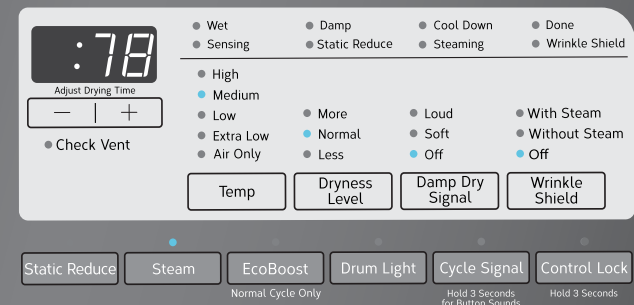

**5 ADJUST CYCLE SETTINGS, IF DESIRED\***

**6 SELECT ANY ADDITIONAL OPTIONS\***

**7 TOUCH AND HOLD START/PAUSE TO BEGIN CYCLE**

**ECOBOOST™ OPTION**  
Activate the EcoBoost™ option to increase your energy savings. This option uses a slightly lower heat level and extends cycle time.

Turn on for optimal energy savings. Turn off for optimal cycle times. EcoBoost™ option is only available for NORMAL.

**NOTE:** Energy savings may vary across loads.

\* **NOTE:** See "Cycle Guide" in the Use and Care Guide for more information about cycles, settings, and options. Not all cycles, settings, and options are available with all models. Read your Use and Care Guide before using your dryer.