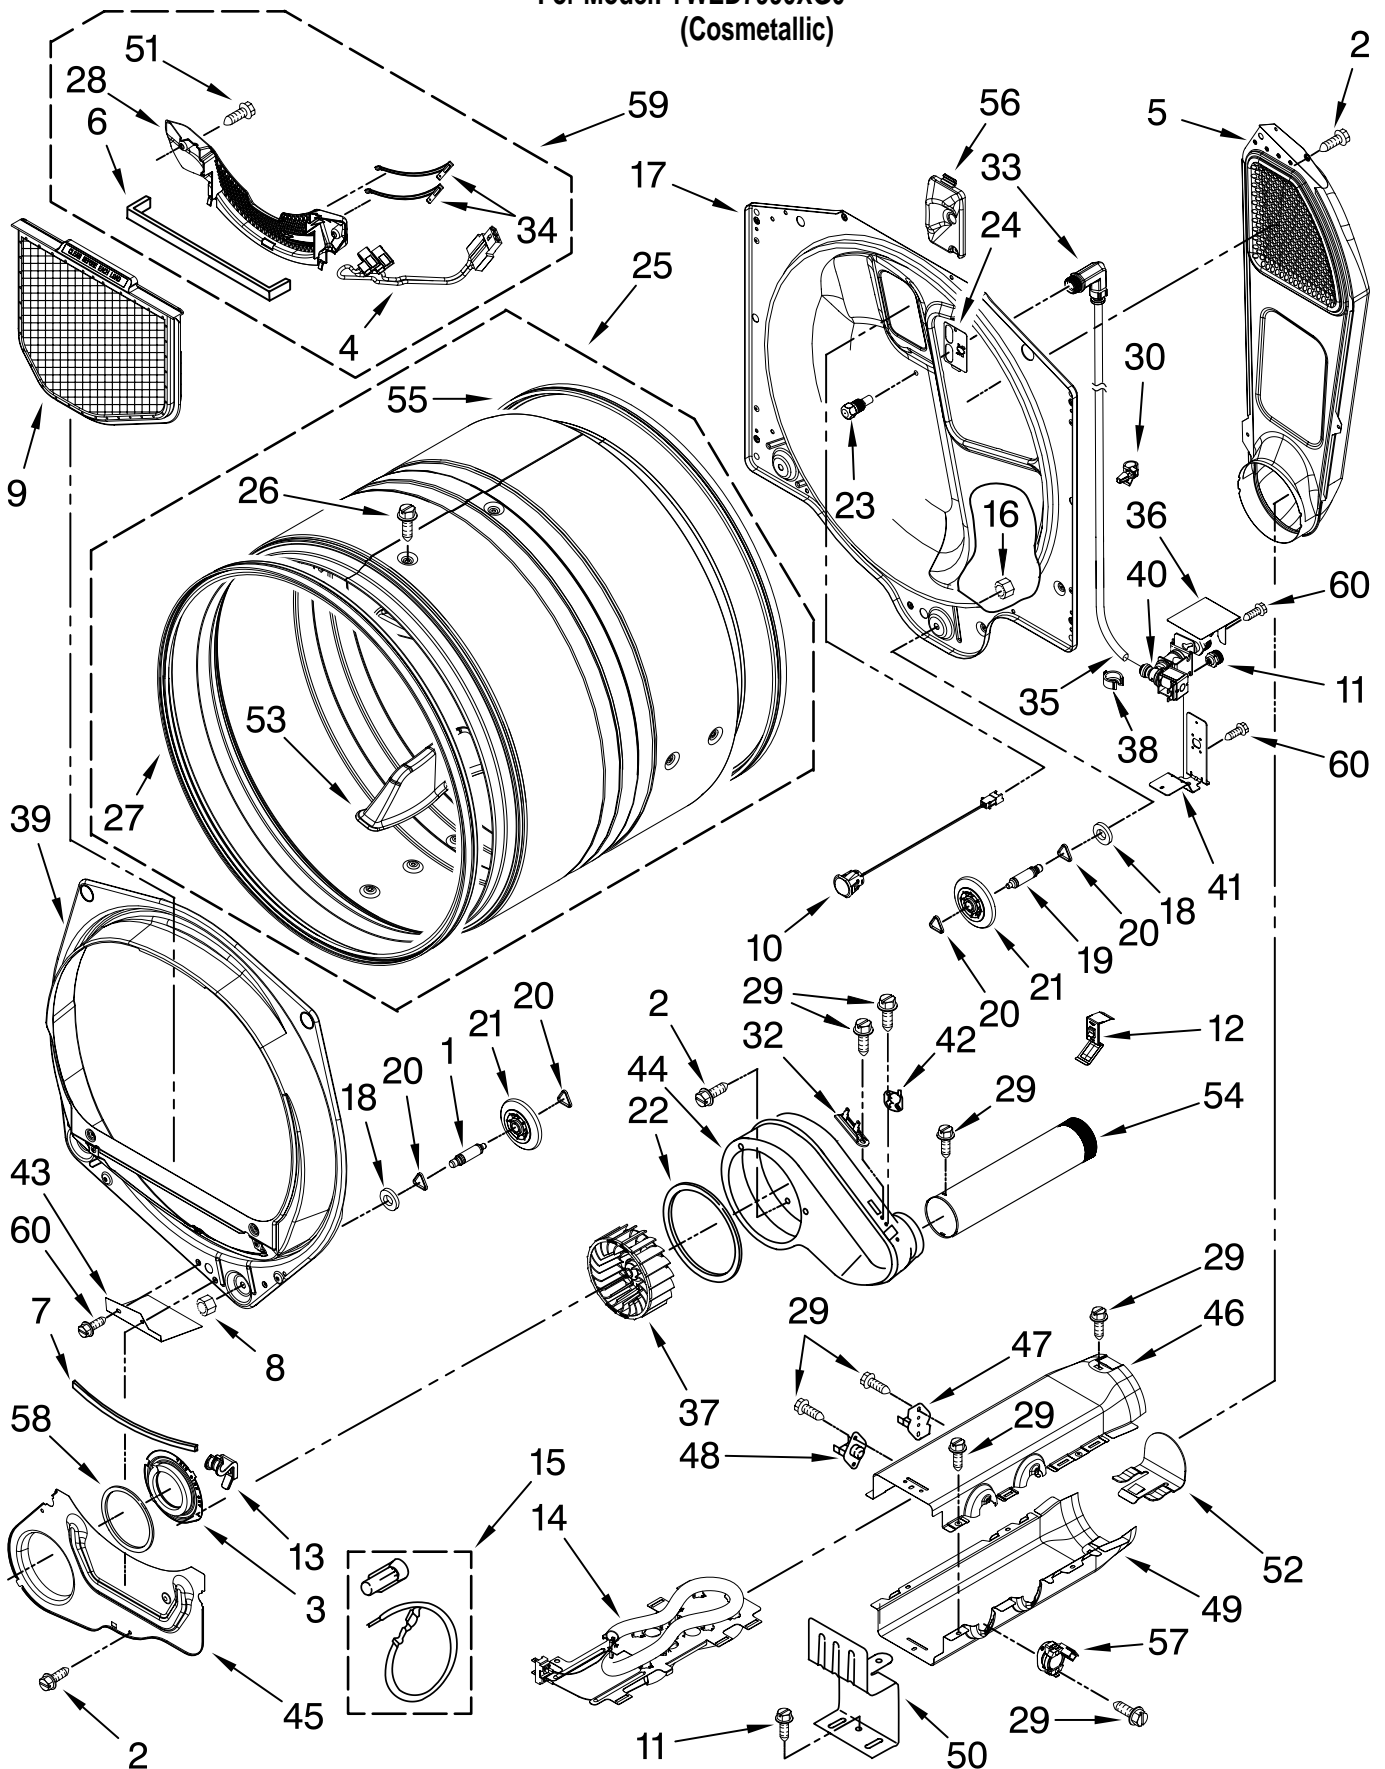

BULKHEAD PARTS

For Model: YWED7990XG0

(Cosmetallic)

FOR ORDERING INFORMATION REFER TO PARTS PRICE LIST

BULKHEAD PARTS

For Model: YWED7990XG0

(Cosmetallic)

Illus. No.	Part No.	DESCRIPTION	Illus. No.	Part No.	DESCRIPTION	Illus. No.	Part No.	DESCRIPTION
1	8575324	Shaft,R.H. Thread	23	W10277503	Nozzle & Screen Assembly	41	W10276440	Bracket, Valve
2	3390647	Screw, 8-18 x 1/2	24	W10249422	Nozzle, Bracket Rear	42	8577274	Thermistor
3	W10211901	Collar, Lint Duct	25	W10280779	Drum Assembly (Complete)	43	W10128629	Shield, Blower Housing
4	W10298258	Harness, Sensor	26	W10219342	Screw, 8-16 x 1/2	44	W10211911	Housing, Blower
5	697354	Air Duct Assembly	27	W10273050	Seal, Drum	45	W10211896	Lint Duct Assembly
6	W10211950	Seal, Housing Outlet	28	W10211903	Grille, Outlet	46	8544769	Housing, Slot Heater Box
7	3387242	Seal, Drum Felt	29	8533971	Screw, 8-18 x 3/8	47	8318314	Thermal Cut-Off (Include, Item. 48)
8	3934666	Nut, 3/8 x 16 (R.H.)	30	3391018	Cable, Tie	48	280148	Thermostat 295°F (215°C) High Limit
9	W10211906	Lint Screen	32	3392519	Thermal-Fuse (91°C)	49	8544770	Housing, Tab Heater Box
10	W10211948	Drum Light Assembly	33	W10249460	Nozzle & Hose Assembly (Include Items, 23,30,35 & 56)	50	8066099	Bracket, Heater Box
11	W10044605	Coupling, Hose	34	3387223	Electrode, Sensor	51	3387230	Screw, 10-16 x 1
12	8572105	Clip, Exhaust Pipe	35	W10249459	Hose, (Not Servicable Included With Item. 33)	52	8544776	Flange, Heater Box
13	W10306123	Clip, Lint Duct	36	W10184825	Cover, Inlet Valve	53	W10280771	Baffle, Drum
14	8544771	Heater Element	37	W10211915	Wheel, Blower	54	8563745	Pipe-Exhaust
15	279457	Terminal Wire Kit (For Heater Element Wiring Harness Repair)	38	W10044615	Clip, Push-To-Connect	55	697694	Seal-Drum Felt
16	W10001120	Nut, 3/8-16 (L.H.)	39	W10211930	Bulkhead, Front Door Screen	56	W10208422	Rear Deflector
17	W10211946	Bulkhead, Rear	40	W10276441	Valve,Water Inlet (Includes Items, 11,36,41 & 60)	57	8557403	Inlet Thermistor High Limit Stat
18	3387459	Washer, Support				58	W10211899	Seal-Collar Blower
19	8575325	Shaft, R.H. Thread				59	W10211902	Outlet Grill & Housing Assembly
20	690997	Tri-Ring				60	90767	Screw, 8-18 x 1/2
21	8536973	Roller, Support						
22	W10211933	Seal, Cover Plate						

FOR ORDERING INFORMATION REFER TO PARTS PRICE LIST