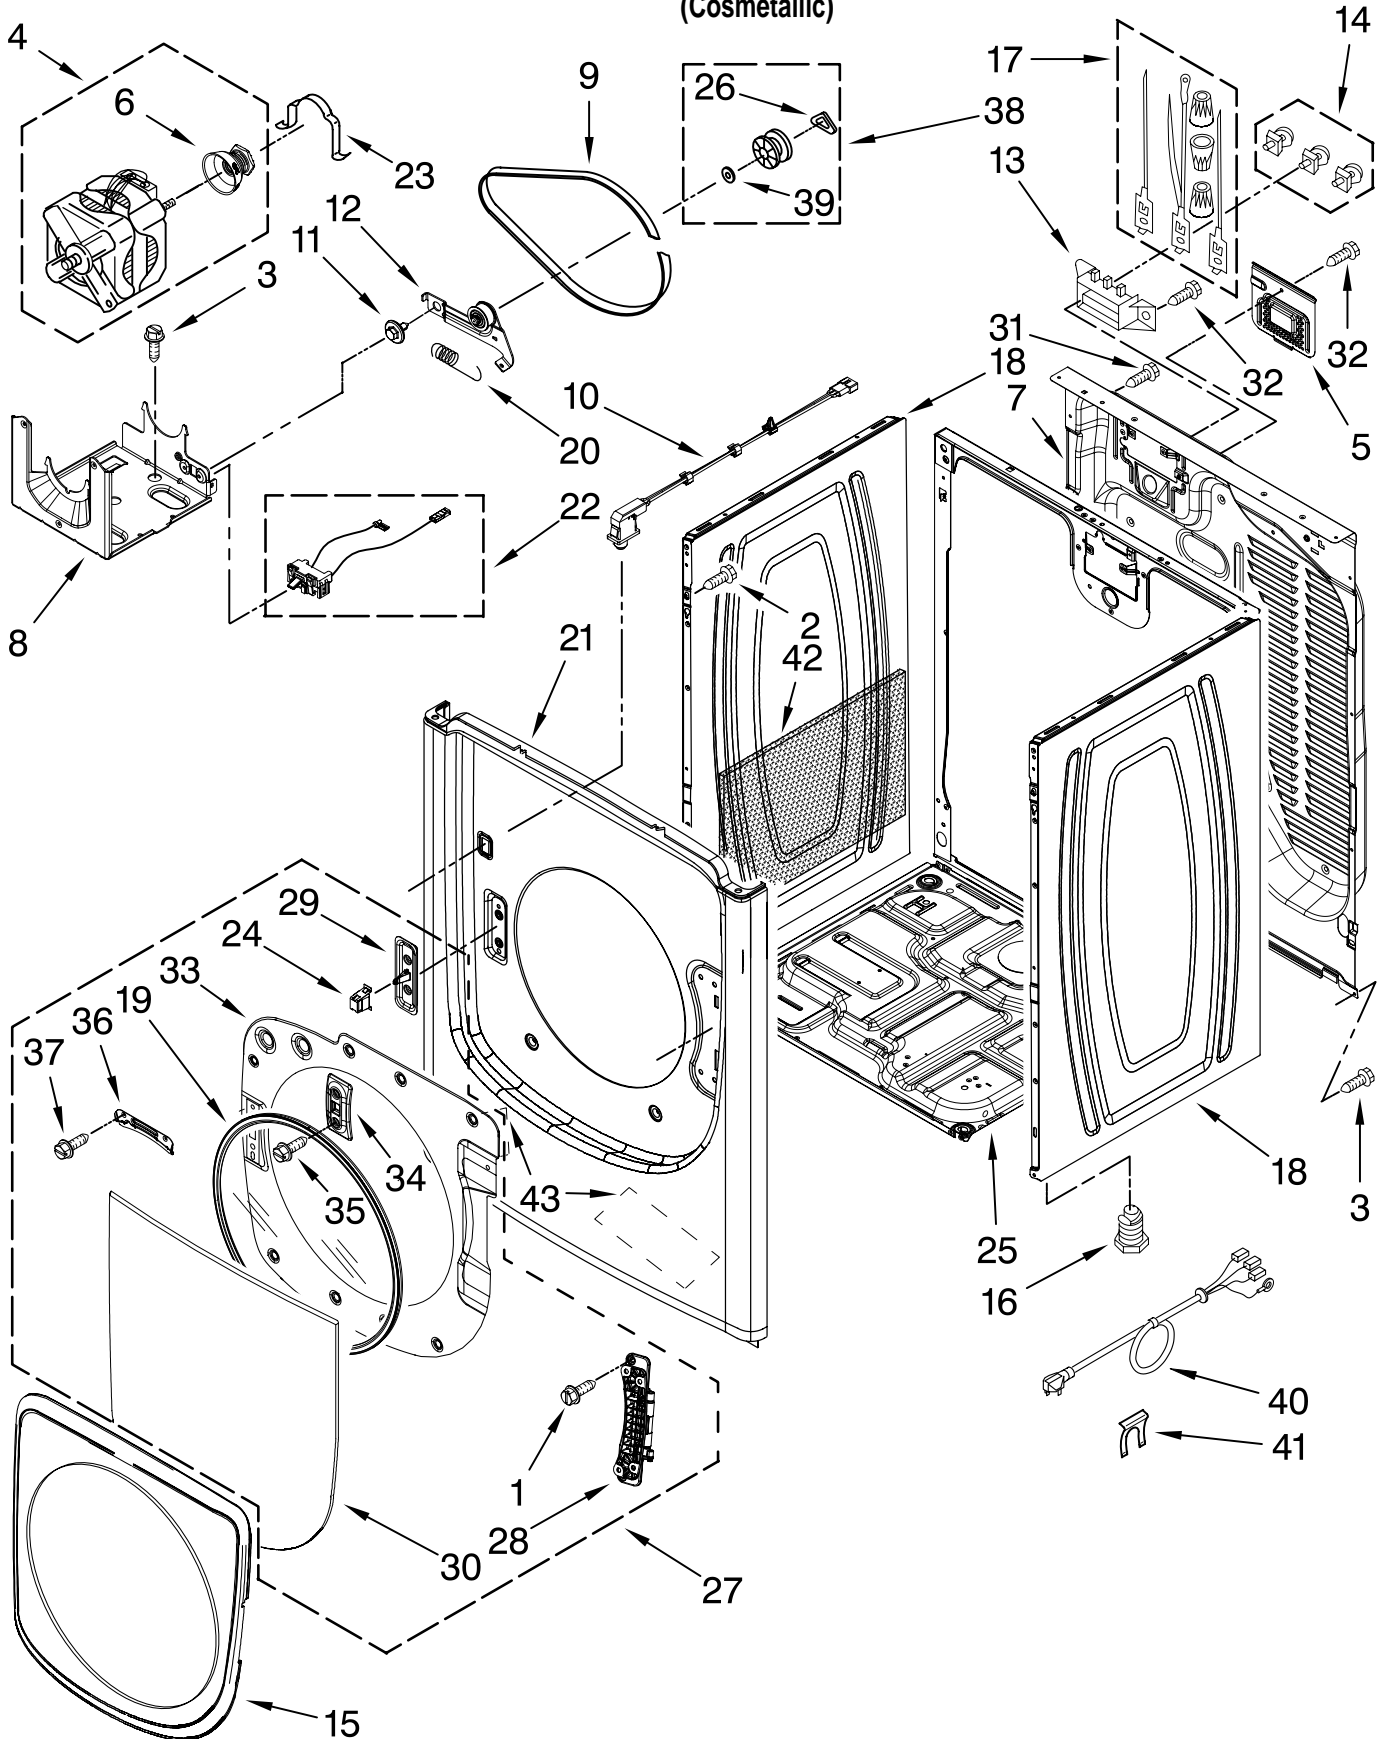

CABINET PARTS

For Model: YWED7990XG0

(Cosmetallic)

FOR ORDERING INFORMATION REFER TO PARTS PRICE LIST

CABINET PARTS

For Model: YWED7990XG0

(Cosmetallic)

Illus. No.	Part No.	DESCRIPTION	Illus. No.	Part No.	DESCRIPTION	Illus. No.	Part No.	DESCRIPTION
1	W10301602	Screw, M5-0.5 x 10	15	W10285780	Door Outer Assembly	28	W10285801	Hinge, Assembly
2	343641	Screw, 10-16 x 1/2				29	W10278915	Strike, Door
3	693995	Screw, 8-18 x 3/8	16	3392100	Foot, Dryer	30	W10208417	Window Inner Door
4	8538263	Motor Assembly 60 HZ.		279810	Foot-Optional (Extended Length Package of 2) (Not Included)	31	8533974	Screw Ground
5	W10316167	Cover, Terminal Block				32	3390814	Screw, 8-18 x 3/8
6	8578220	Pulley, 60 Hz.	17	279318	Terminal, Tinned & Brass (3) (Includes Illus. 39)	33	W10285793	Door, Inner
7	W10285822	Panel, Rear				34	W10278916	Bezel, Door Catch
8	W10242878	Bracket, Motor Mounting	18	W10285809	Panel, Side	35	W10301601	Screw
9	3387610	Belt, Drive	19	W10272397	Seal, Glass	36	W10208252	Bracket, Door Glass
10	W10296342	Door Switch Assembly	20	3387374	Spring, Idler	37	W10317717	Screw
11	3389420	Retainer, Idler	21	W10285788	Panel, Front	38	3388672	Pulley Assembly
12	3388674	Pulley Assembly	22	W10246525	Switch Assembly Broken Belt	39	W10121334	Washer Thrust
13	3397659	Block, Terminal	23	660658	Clamp, Motor	40	8529008	Power Cord
14	279393	Terminal Block Kit (For Terminal Block)	24	W10208401	Catch, Door Assembly	41	694415	Strain Relief Clip
			25	8565046	Base, Cabinet	42	W10123956	Dampening Panel (Side Panels)
			26	690997	Tri-Ring	43	W10123957	Dapening Panels (Front Panel)
			27	W10285792	Door Inner Assembly			

FOR ORDERING INFORMATION REFER TO PARTS PRICE LIST