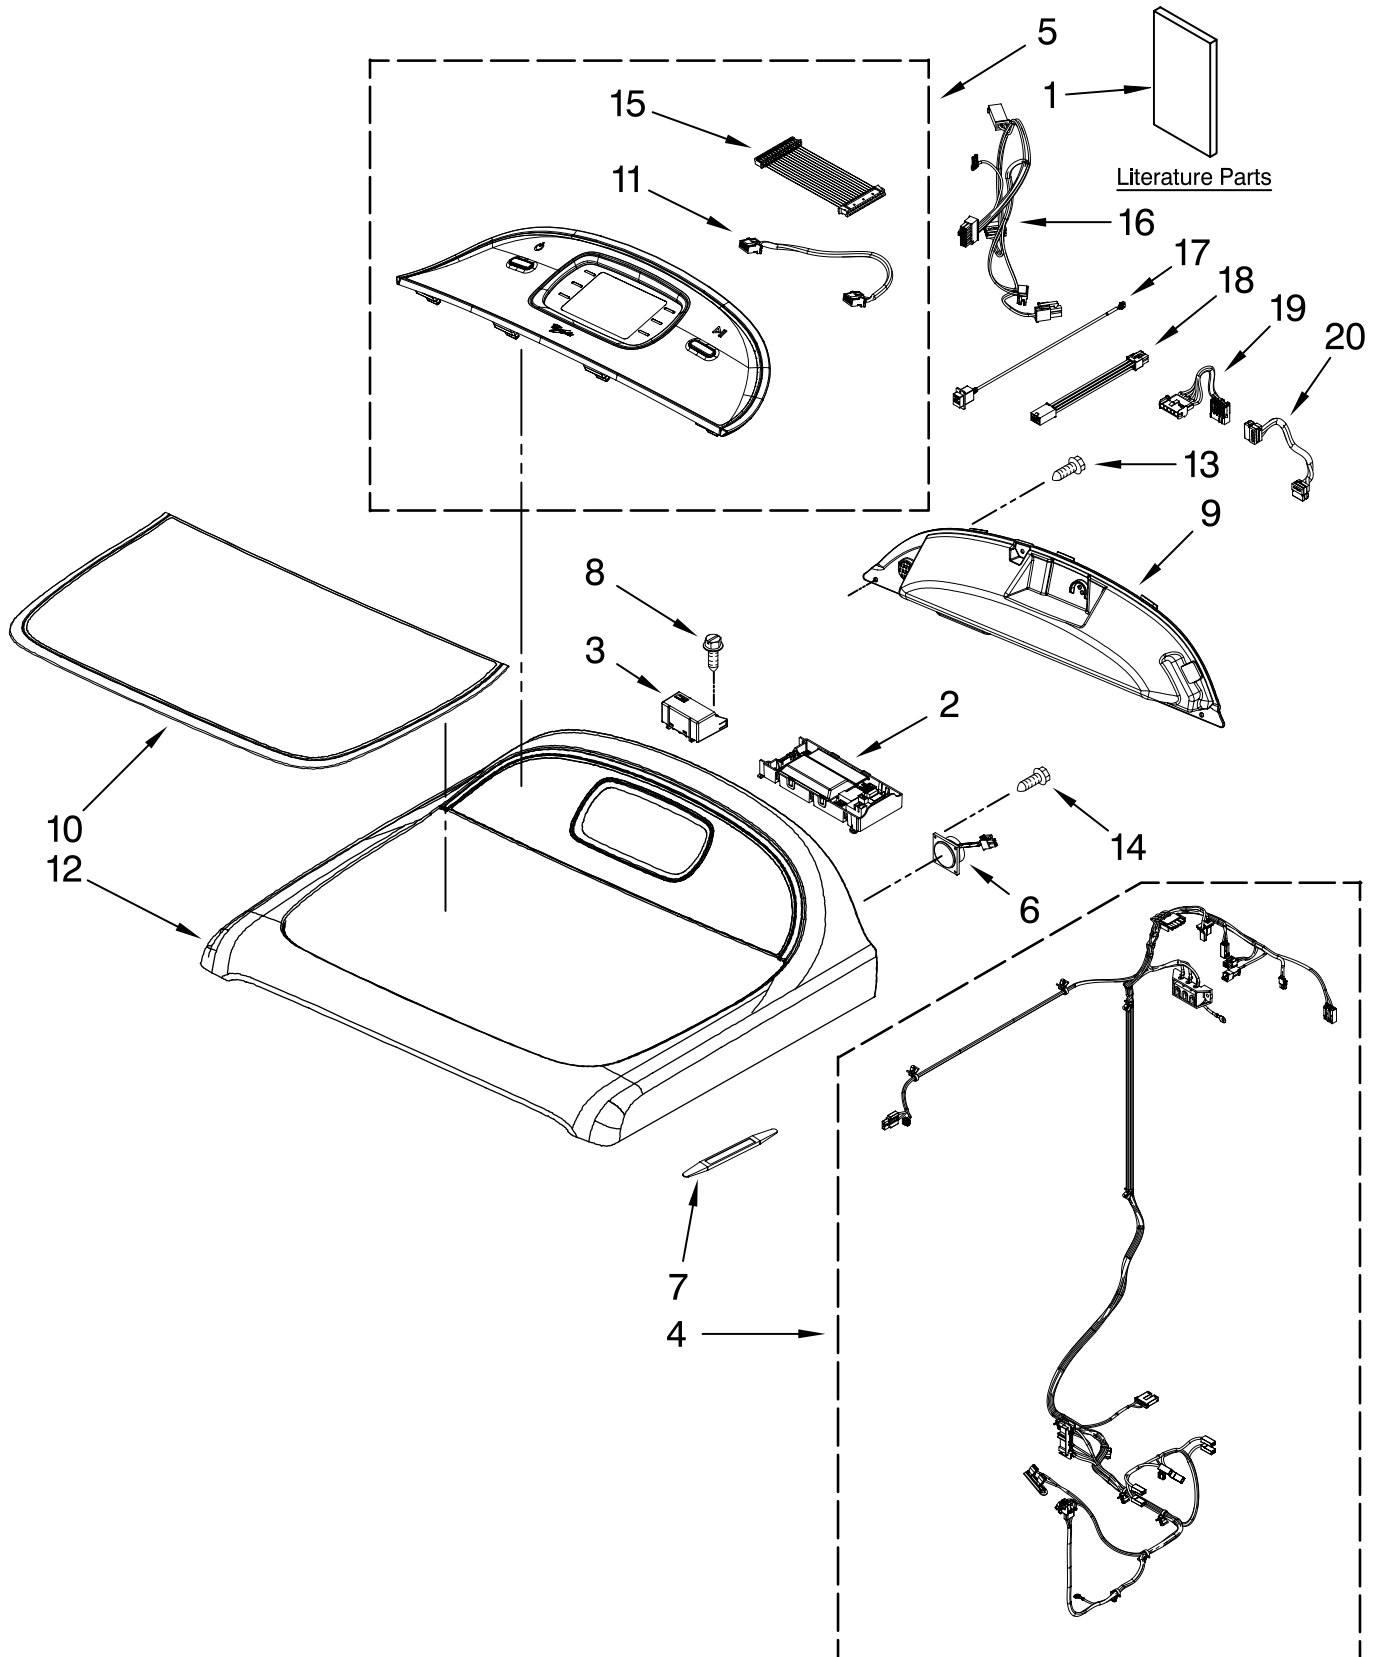

TOP AND CONSOLE PARTS

29" ELECTRIC DRYER

For Model: YWED7990XG0
(Cosmetallic)

FOR ORDERING INFORMATION REFER TO PARTS PRICE LIST

TOP AND CONSOLE PARTS

For Model: YWED7990XG0

(Cosmetallic)

Illus. No.	Part No.	DESCRIPTION
1		Literature Parts
	W10304462	Tech Sheet
	W10309054	Guide, Use & Care
	W10309144	Guide, Quick Start
	W10332911	Installation, Instruction
	W10280762	Wiring Diagram
	W10337900	Energy Guide
2	W10330449	Control, Electronic
3	W10280594	Power Supply
4	W10280757	Harness, Main
5	W10285783	Console, Fascia Assembly (Complete)
6	W10280595	Speaker Assembly
7	W10325497	Stick, Trim Assembly
8	12990204	Screw
9	W10285812	Panel, Rear Console
10	W10285802	Panel Assembly Top
11	W10289382	Jumper, (To HMI)
12	W10285773	Top & Console Assembly
13	3390647	Screw, 8-18 x 1/2
14	W10300815	Screw, M2-0.89x10
15	W10167482	Wire Assembly Main Connection
16	W10280738	Jumper-User Interface
17	W10280760	Jumper-UI To USB
18	W10299940	Jumper-CCU P14
19	W10280758	Jumper-CCU P8
20	W10280761	Jumper-CCU To Wide ISO