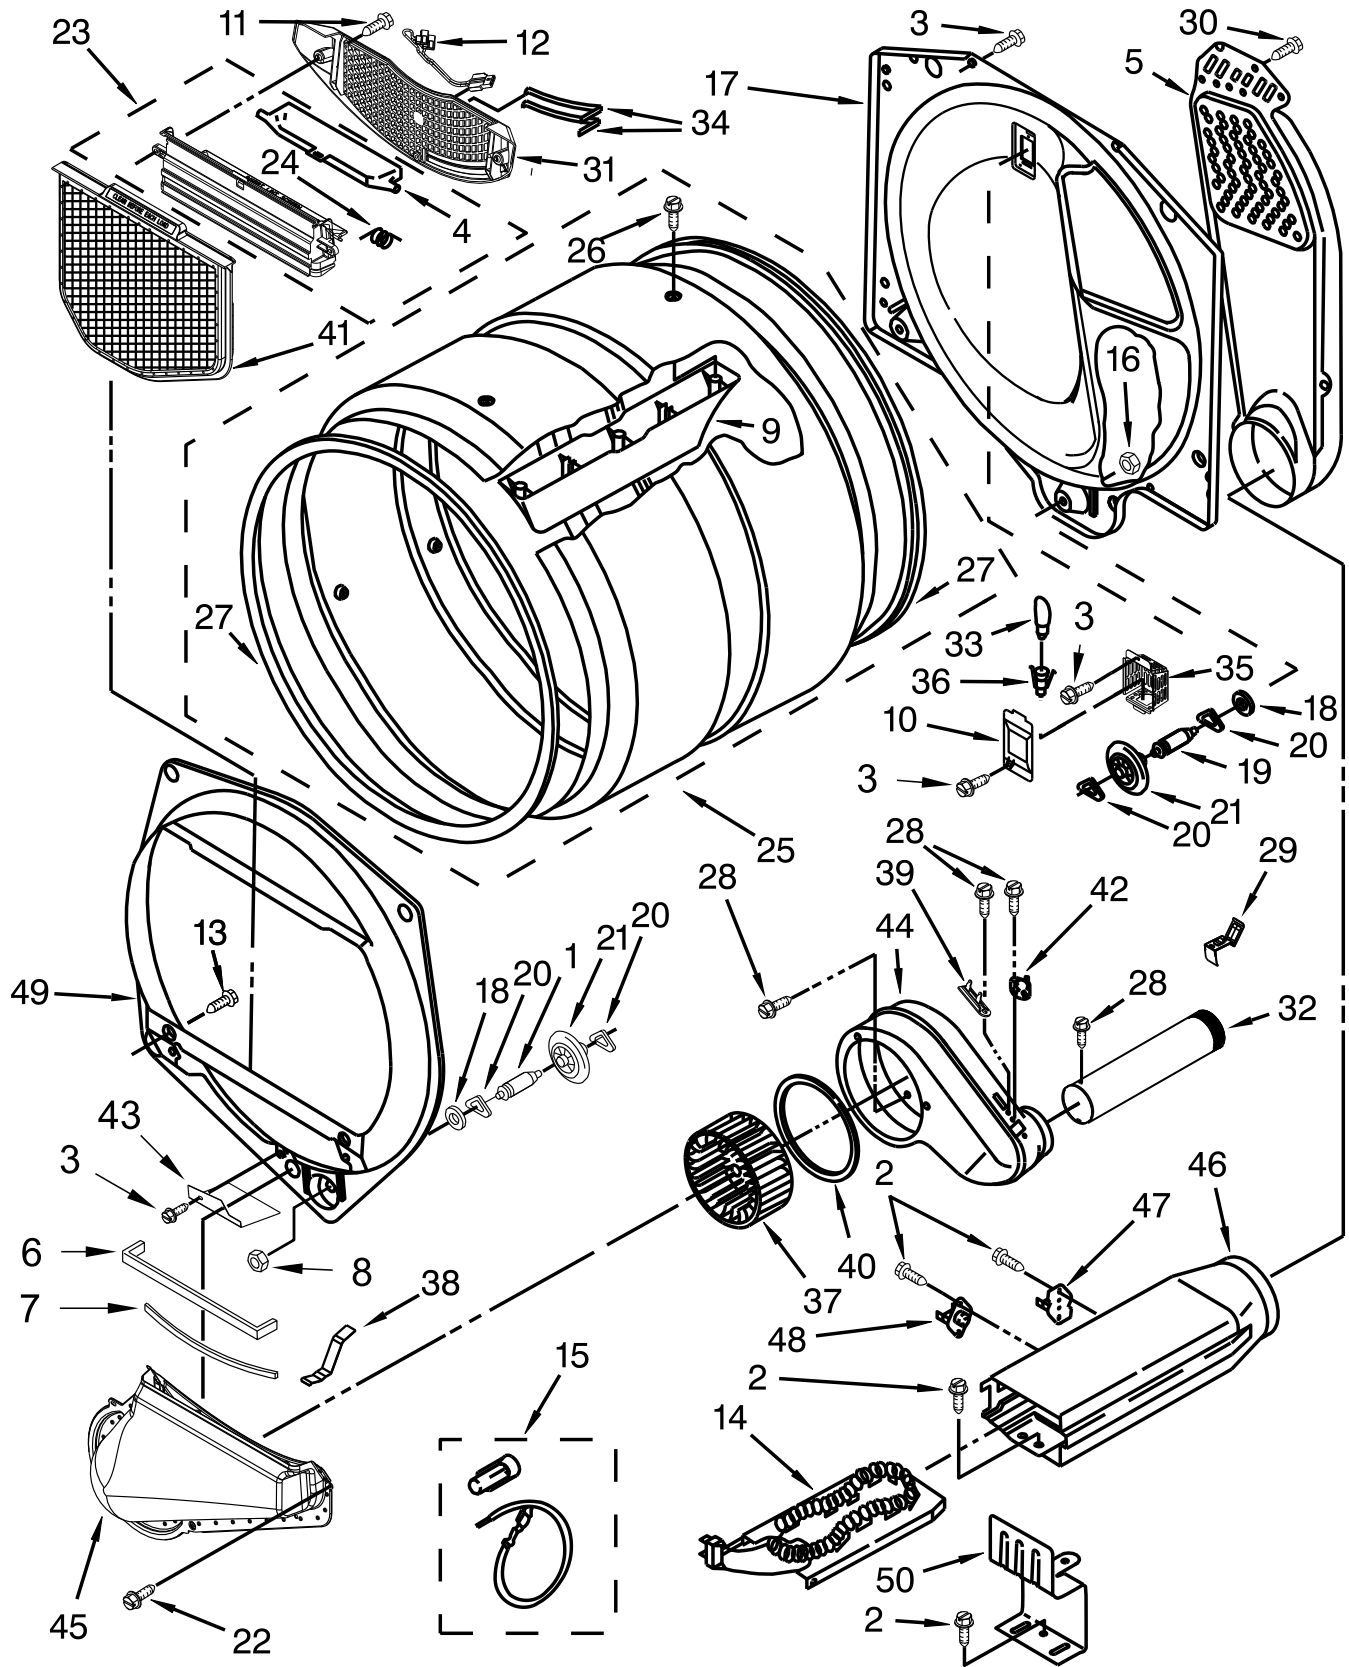

BULKHEAD PARTS

BULKHEAD PARTS

<u>Illus.</u> <u>No.</u>	<u>Part No.</u>	<u>Description</u>	<u>Illus.</u> <u>No.</u>	<u>Part No.</u>	<u>Description</u>	<u>Illus.</u> <u>No.</u>	<u>Part No.</u>	<u>Description</u>
1	W10359271	Shaft, Drum Roller - Right Hand Thread	17	8520836	Bulkhead, Rear	35	8578825	Bracket, Drum Light
2	90767	Screw	18	3387459	Washer	36	W10214261	Socket, Light
3	3390647	Screw	19	W10359272	Shaft, Drum Roller - Left Hand Thread	37	W10349492	Wheel, Blower
4	W10153413	Door, Lint Screen	20	690997	Washer, Tri Ring	38	W10345456	Clip, Spring
5	697354	Assembly, Air Duct	21	W10314171	Roller, Support	39	3392519	Fuse, Thermal (91C)
6	697813	Seal, Outlet Housing	22	359625	Screw	40	697770	Seal, Plate Cover
7	697814	Seal, Drum Front	23	W10153423	Assembly, Outlet Housing	41	W10049370	Screen, Lint
8	3934666	Nut, Hex	24	3394986	Spring, Lint Screen Door	42	8577274	Thermistor
9	697693	Baffle, Drum	25	W10545923	Assembly, Drum	43	W10128629	Shield, Blower
10	3402841	Lens, Drum Light	26	W10219342	Screw	44	8544362	Housing, Blower
11	3387230	Screw	27	W10521118	Seal, Drum	45	8066168	Assembly, Lint Duct
12	W10298258	Harness, Sensor	28	693995	Screw	46	3392537	Assembly, Weld Heater Box
13	695240	Screw	29	8572105	Clip, Exhaust	47	8318314	Kit, Thermal Cut-Off (Includes High Limit Thermostat)
14	3387747	Element, Heater	30	489463	Screw	48	3391914	Thermostat HL-295/215
15	279457	Terminal Wire Kit (For Heater Element Wiring Harness Repair)	31	W10153412	Grille, Outlet	49	697557	Bulkhead, Front
16	W10001120	Nut, Hex (Left Hand Thread)	32	8066224	Pipe, Exhaust	50	8066099	Bracket, Heater Box
			33	3406124	Bulb, Light			
			34	3387223	Sensor, Electrode