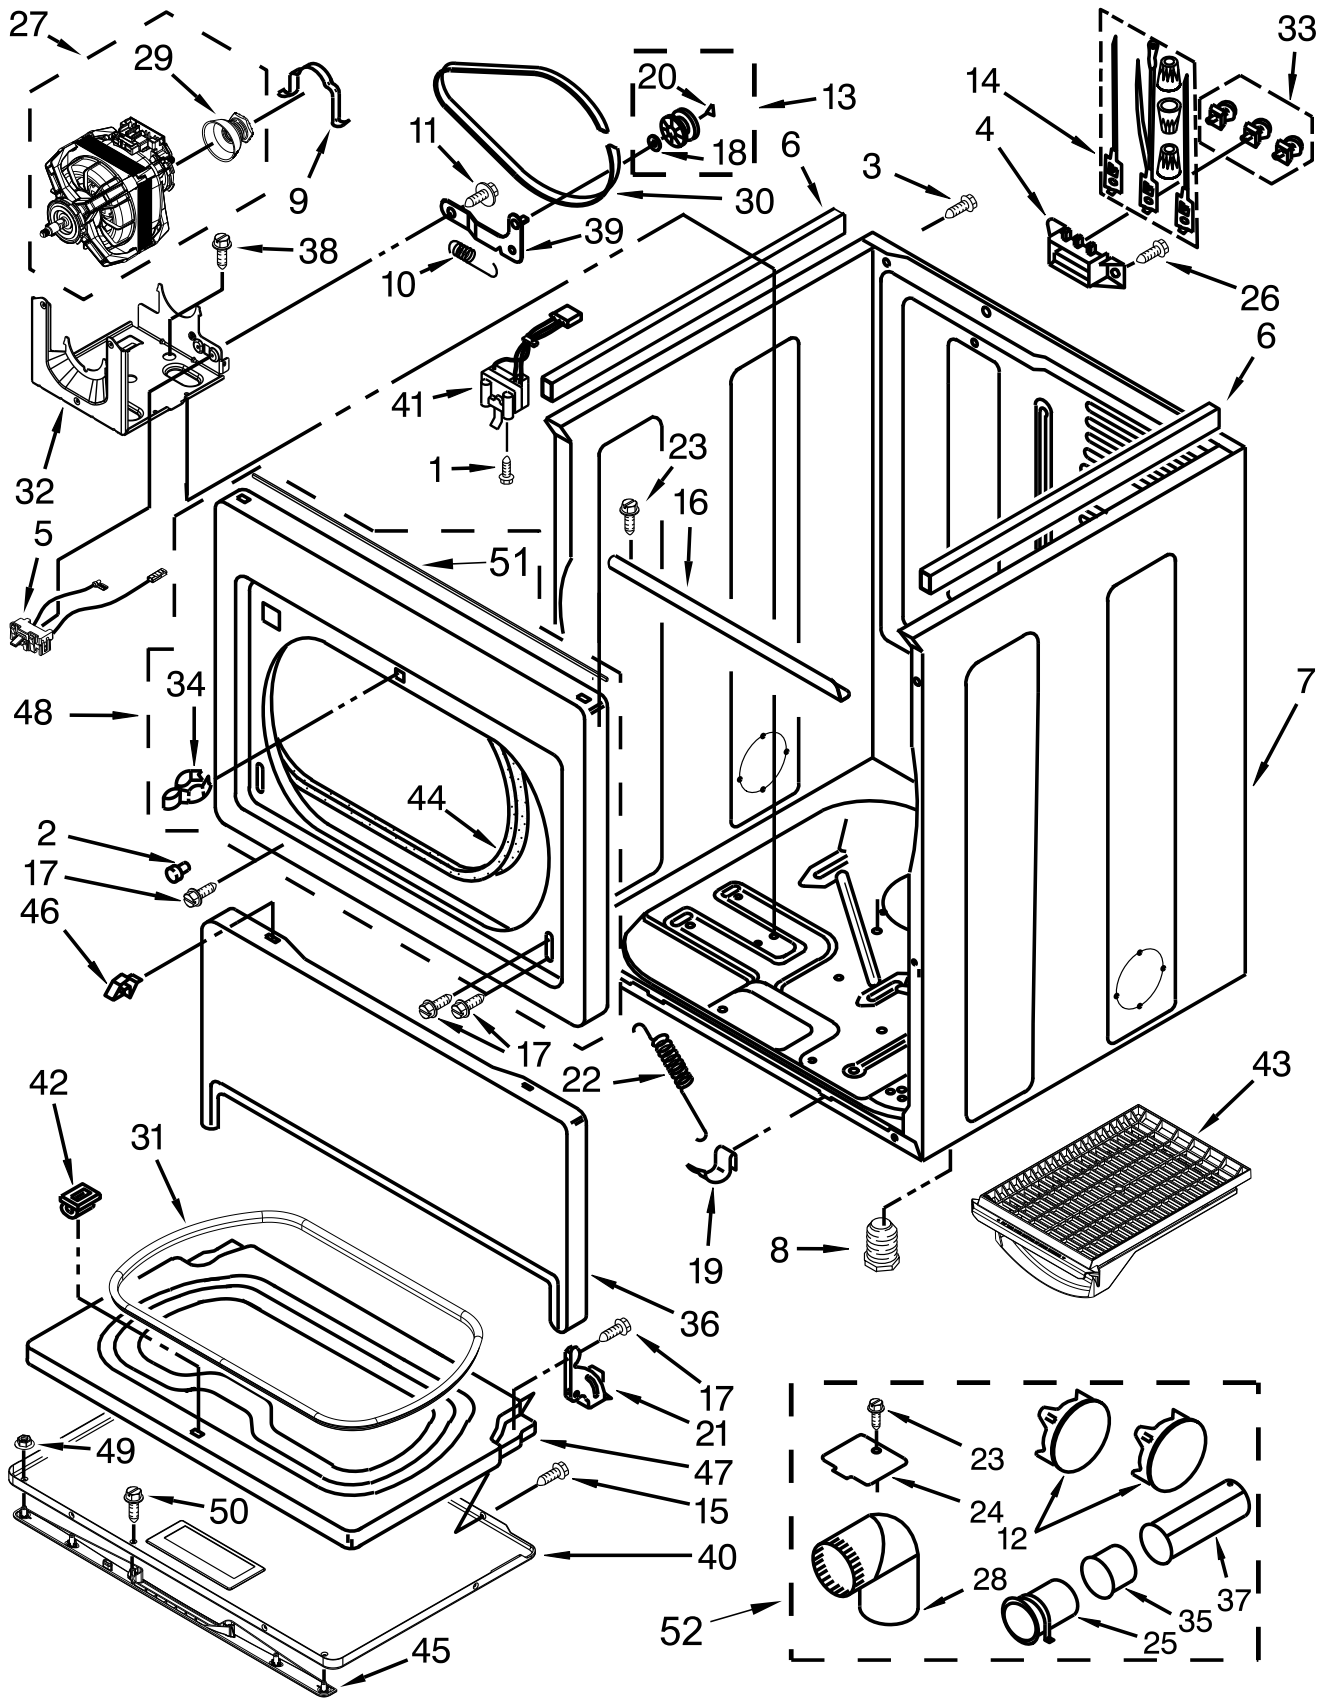

CABINET PARTS

CABINET PARTS

<u>Illus.</u> <u>No.</u>	<u>Part No.</u>	<u>Description</u>	<u>Illus.</u> <u>No.</u>	<u>Part No.</u>	<u>Description</u>	<u>Illus.</u> <u>No.</u>	<u>Part No.</u>	<u>Description</u>
1	697773	Screw	21		Hinge Assembly	42	690081	Assembly, Door Catch
2	693152	Bumper		3387560	Right Hand	43	3406911	Assembly, Dry Rack
3	3348629	Screw		3387559	Left Hand	44	3387242	Seal, Front Panel
4	3397659	Block, Terminal	22	3387565	Spring, Door	45		Handle, Door
5	W10411936	Switch, Broken Belt	23	3390647	Screw		W10284095	White
6	W10336128	Seal, Foam	24	3394331	Plate, Cover	46	3388229	Retainer
7		Cabinet	25	3395532	Exhaust Pipe & Bracket	47		Door, Rear
	W10547697	White	26	3393008	Screw		8066045	White
8	3392100	Foot, Dryer	27	W10396028	Assembly, Motor	48		Panel, Front
	279810	Foot, Optional (Extended Length Package Of 2) (Not Included)	28	49026	Elbow		697227	White
9	W10121316	Clamp, Motor Mount	29	W10460106	Pulley, Motor	49	308499	Palnut
10	W10446781	Spring, Idler	30	3387610	Belt, Drive	50	W10192860	Screw
11	3389420	Screw	31	W10325058	Seal, Door	51	W10312811	Seal, Spill Guard
12		Plug, Multivent	32	W10242878	Bracket, Motor Mounting			Optional Parts Not Included|Dryer Exhaust Kit|(For Side & Bottom Venting)
	W10404617	Midnight Grey	33	279393	Screw Kit, Terminal Block	52	W10323246	Kit, 4-Way Venting
13	W10468057	Assembly, Pulley	34	696144	Strike, Door			
14	279318	Terminal, Brass & Tinned (Includes Terminal Block Screw Kit)	35	8563750	Pipe, Exhaust (Short)			
15	342055	Screw	36		Toe, Panel			
16	W10236068	Bracket, Cabinet		697215	White			
17	3357011	Screw	37	8563749	Pipe, Exhaust (Long)			
18	W10121334	Washer	38	343641	Screw			
19	W10291934	Clip	39	W10547287	Assembly, Idler (Includes Item 13)			
20	690997	Washer, Tri Ring	40		Door, Front			
				W10282869	White			
			41	3406107	Switch, Door