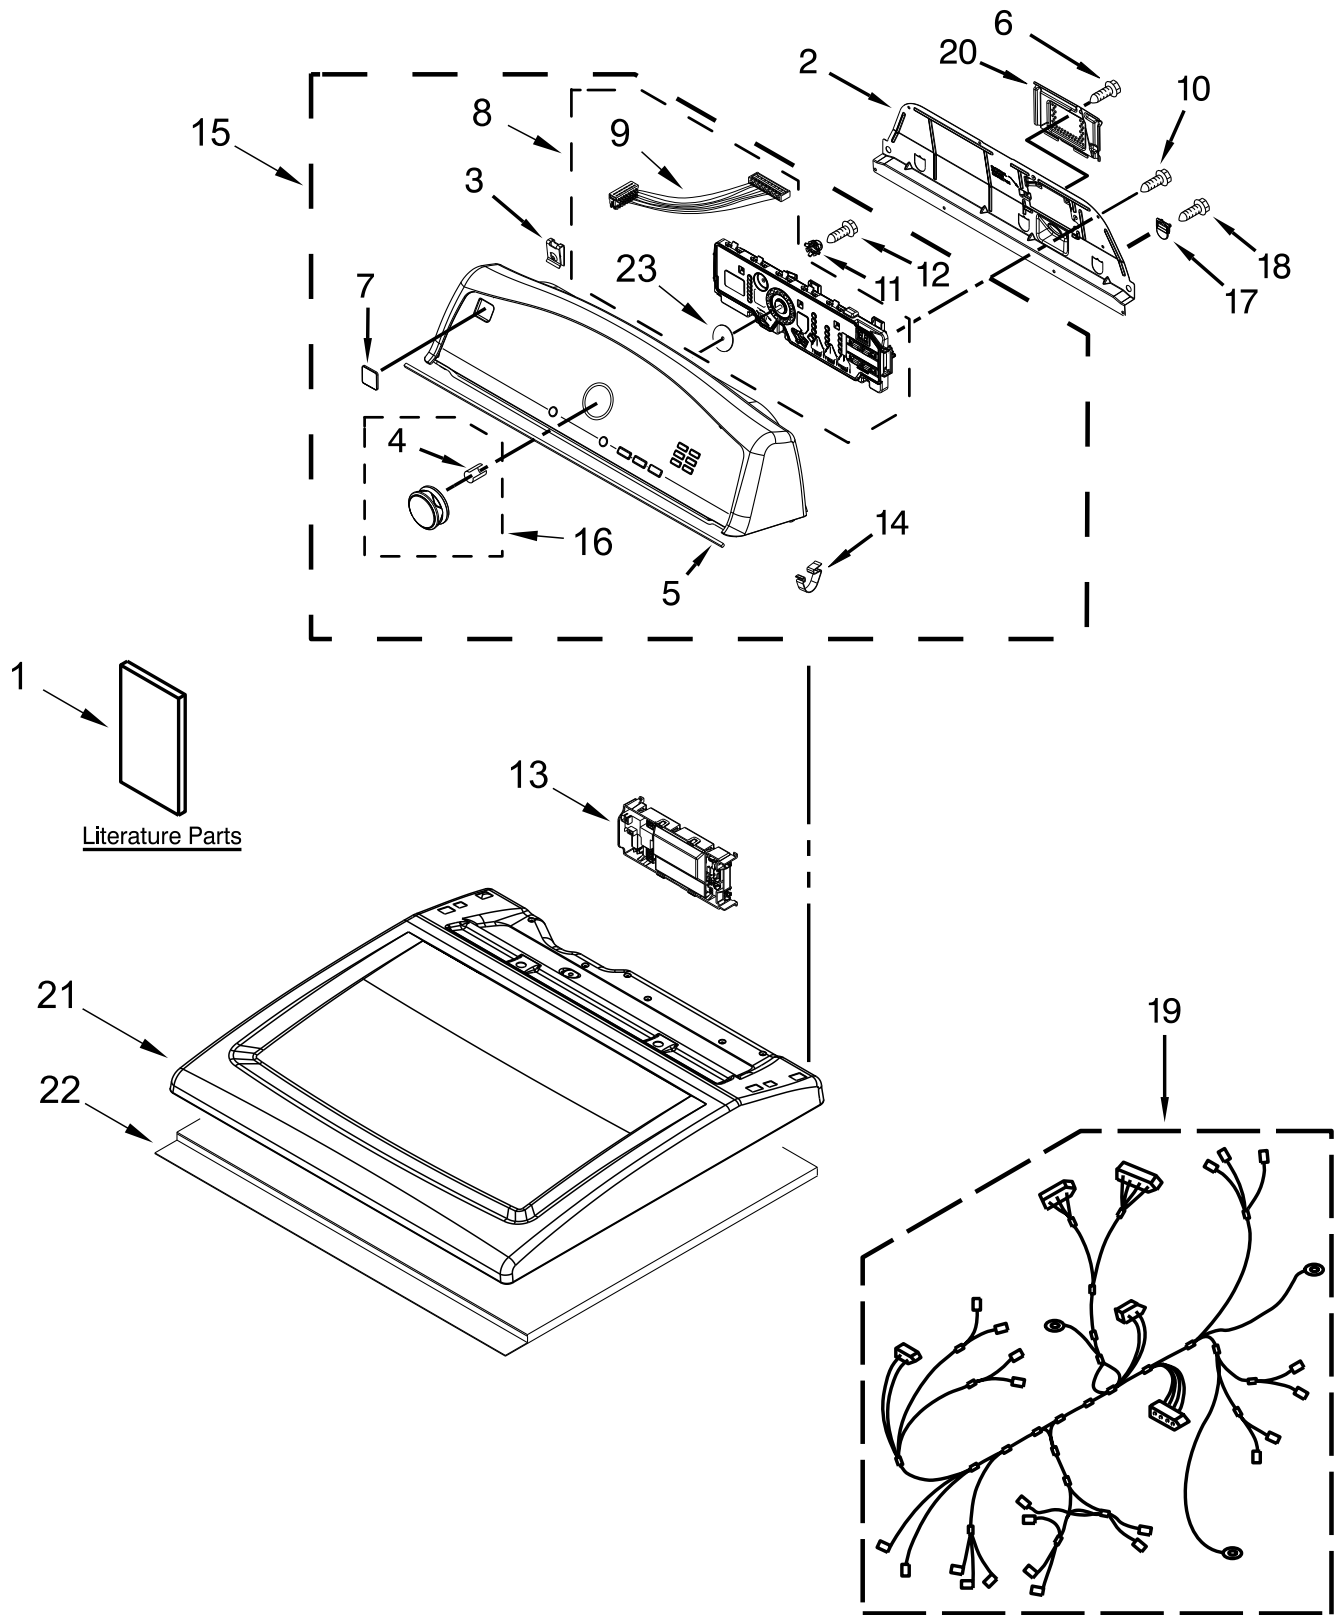

ELECTRIC DRYER

MODELS:

11068002011 (White)

TOP AND CONSOLE PARTS

TOP AND CONSOLE PARTS

<u>Illus. No.</u>	<u>Part No.</u>	<u>Description</u>	<u>Illus. No.</u>	<u>Part No.</u>	<u>Description</u>	<u>Illus. No.</u>	<u>Part No.</u>	<u>Description</u>
1		Literature Parts	7	W10293101	Nameplate	17	W10279552	Plug, Upper Rear Panel
	W10097003	Installation Instructions	8	W10351987	User Interface	18	337686	Screw
	W10417013	Tech Sheet	9	W10285494	Cable, User Interface	19	W10253981	Harness, Main
	W10096994	Guide, Use & Care	10	3390647	Screw	20	W10286180	Cover, Terminal Block
	W10259284	Wiring Diagram	11	W10274524	Tensioner, Fascia	21		Top
2	W10550615	Panel, Rear Console	12	W10219342	Screw		W10267830	White
3	W10298336	Nut, "U"	13	W10317640	Control, Electronic	22	W10123956	Panel, Dampening
4	8536939	Clip, Spring	14	8312709	Clip, Console	23	W10323092	Seal, User Interface
5	W10280079	Seal, Console	15	W10293787	Assembly, Console			
6	3390814	Screw	16	W10251379	Knob, Control			