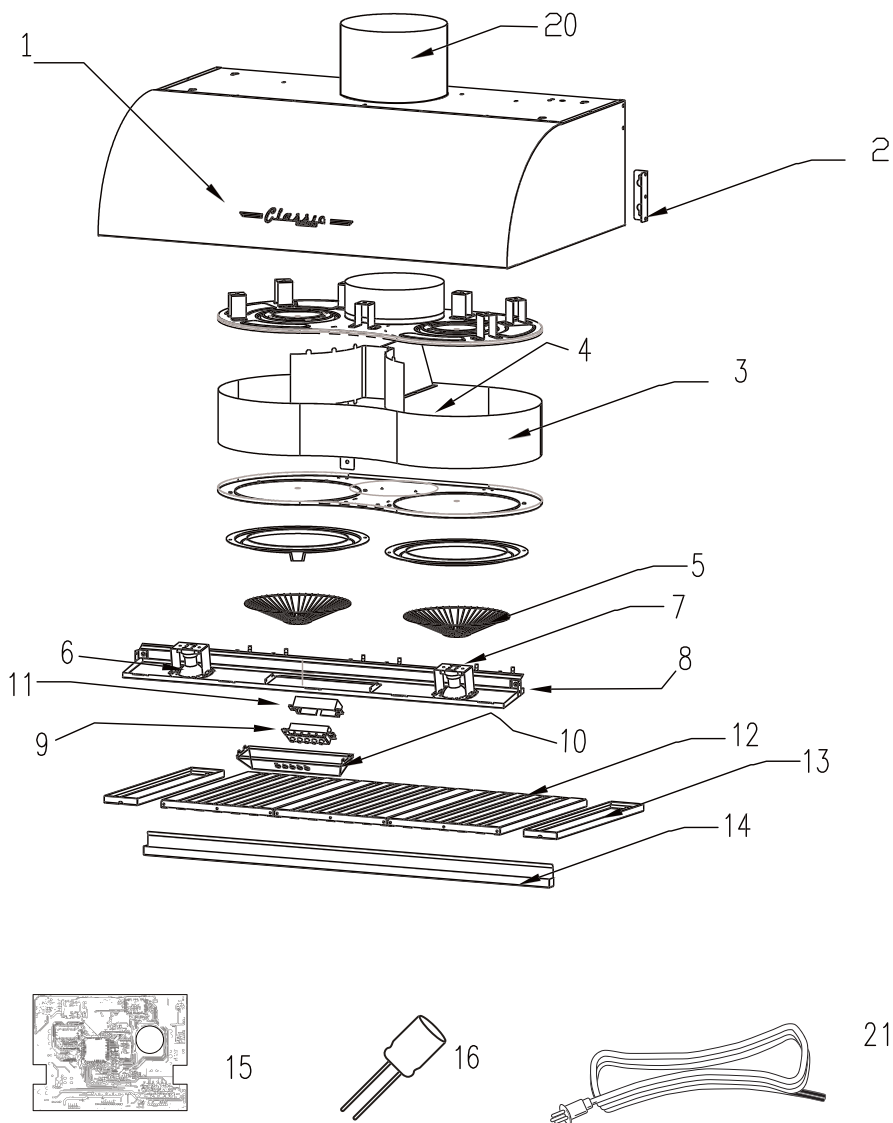

PARTS DIAGRAM AND LIST

PARTS DIAGRAM AND LIST

Item #	Part Number	Description
	Classic Retro Logo	Unique Classic Logo
1	UGP-SNG01	Coloured Range Hood Body ASSY (not for individual sale) for UGP-30CR RH
2	UGP-SNG02	Wall Mounting Bracket for UGP-30CR RH
3	UGP-SNG03	Motor Housing ASSY (not for individual sale) for UGP-30CR RH
4	UGP-SNG04	Electric Motor 110V for UGP-30CR RH
5	UGP-SNG05	Air Flow Guide for UGP-30CR RH
6	UGP-SNG06	LED Lamp for UGP-30CR RH
7	UGP-SNG07	Lamp Mount Bracket for UGP-30CR RH
8	UGP-SNG08-LG	Control Panel Summer Mint Green for UGP-30CR RH
	UGP-SNG08-RB	Control Panel Robin Egg Blue for UGP-30CR RH
	UGP-SNG08-T	Control Panel Turquoise for UGP-30CR RH
	UGP-SNG08-W	Control Panel White for UGP-30CR RH
9	UGP-SNG09	Electric Switch ASSY for UGP-30CR RH
10	UGP-SNG10-LG	Electric Switch Housing Summer Mint Green White for UGP-30CR RH
	UGP-SNG10-RB	Electric Switch Housing Robin Egg Blue for UGP-30CR RH
	UGP-SNG10-T	Electric Switch Housing Turquoise for UGP-30CR RH
	UGP-SNG10-W	Electric Switch Housing White for UGP-30CR RH
11	UGP-SNG11	Electric Switch Mounting Bracket for UGP-30CR RH
12	UGP-SNG12	Air Filter for UGP-30CR RH
14	UGP-SNG14	Grease Collector for UGP-30CR RH
15	UGP-SNG15	PCB Board for UGP-30CR RH
16	UGP-SNG16	Capacitor for UGP-30CR RH
20	UGP-SNG20	Exhaust Mounting Pipe for UGP-30CR RH
21	UGP-SNG21	Power Cord 110V for UGP-30CR RH