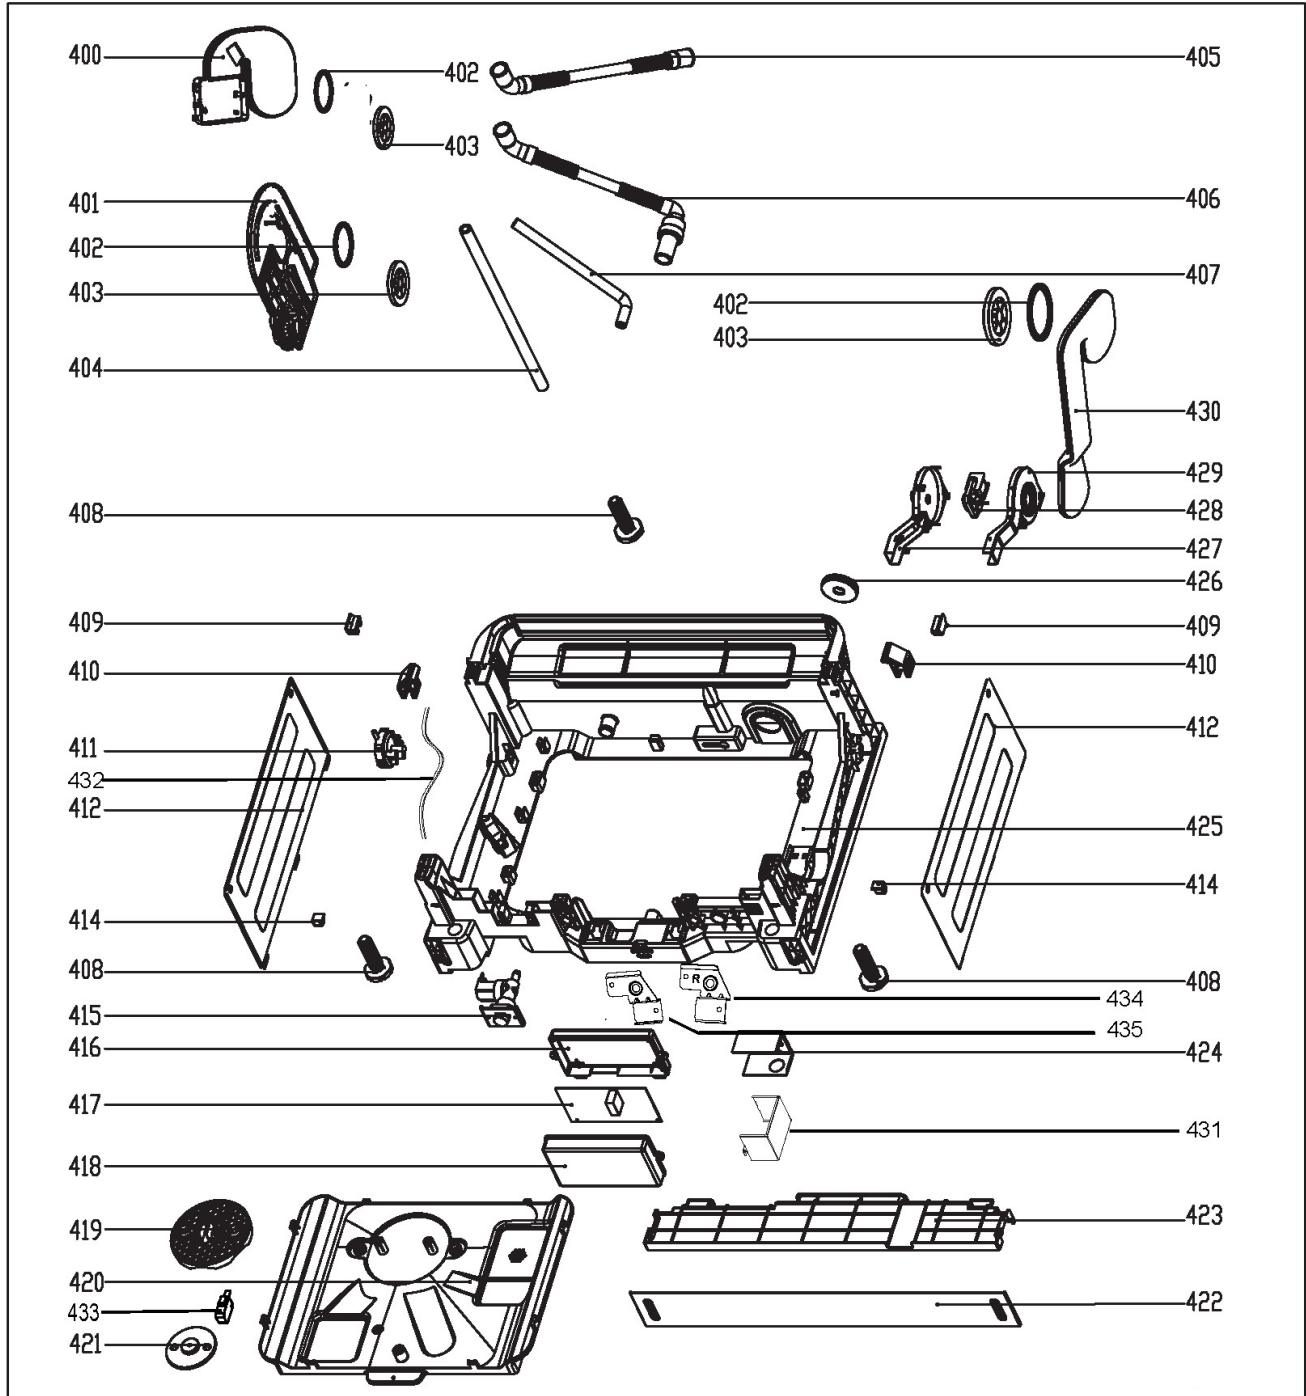

UGP -24CR DW