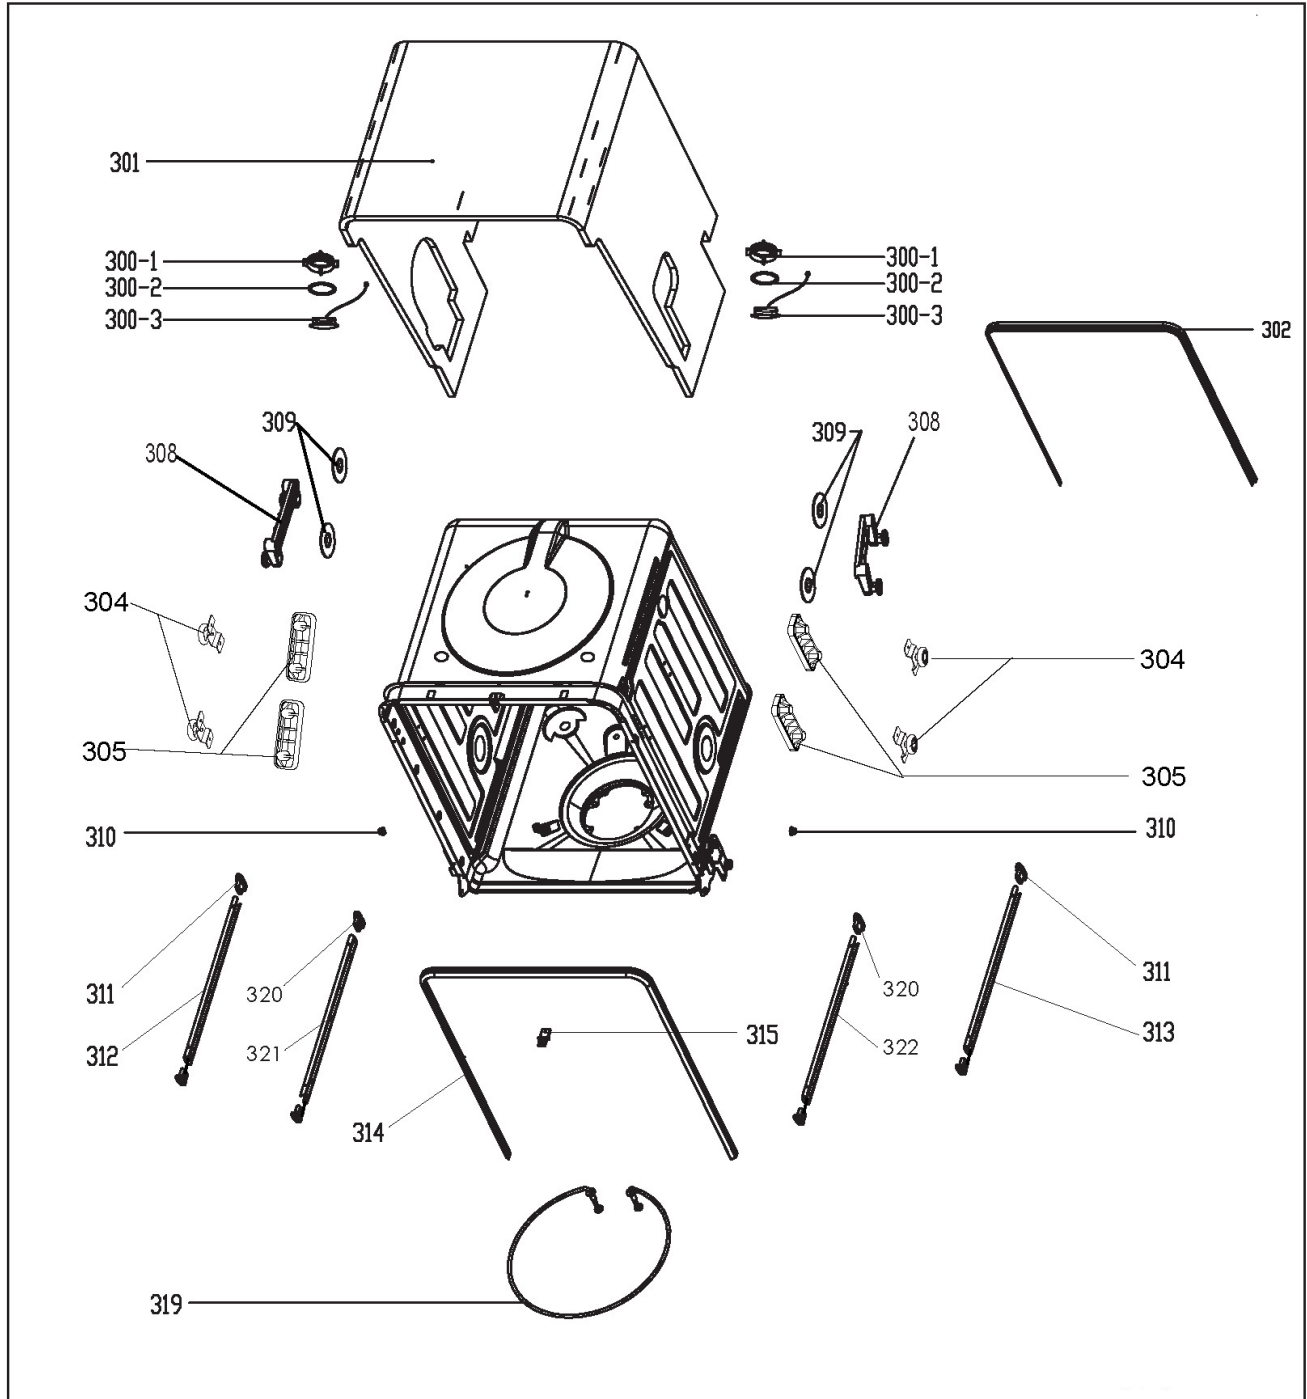

UGP -24CR DW