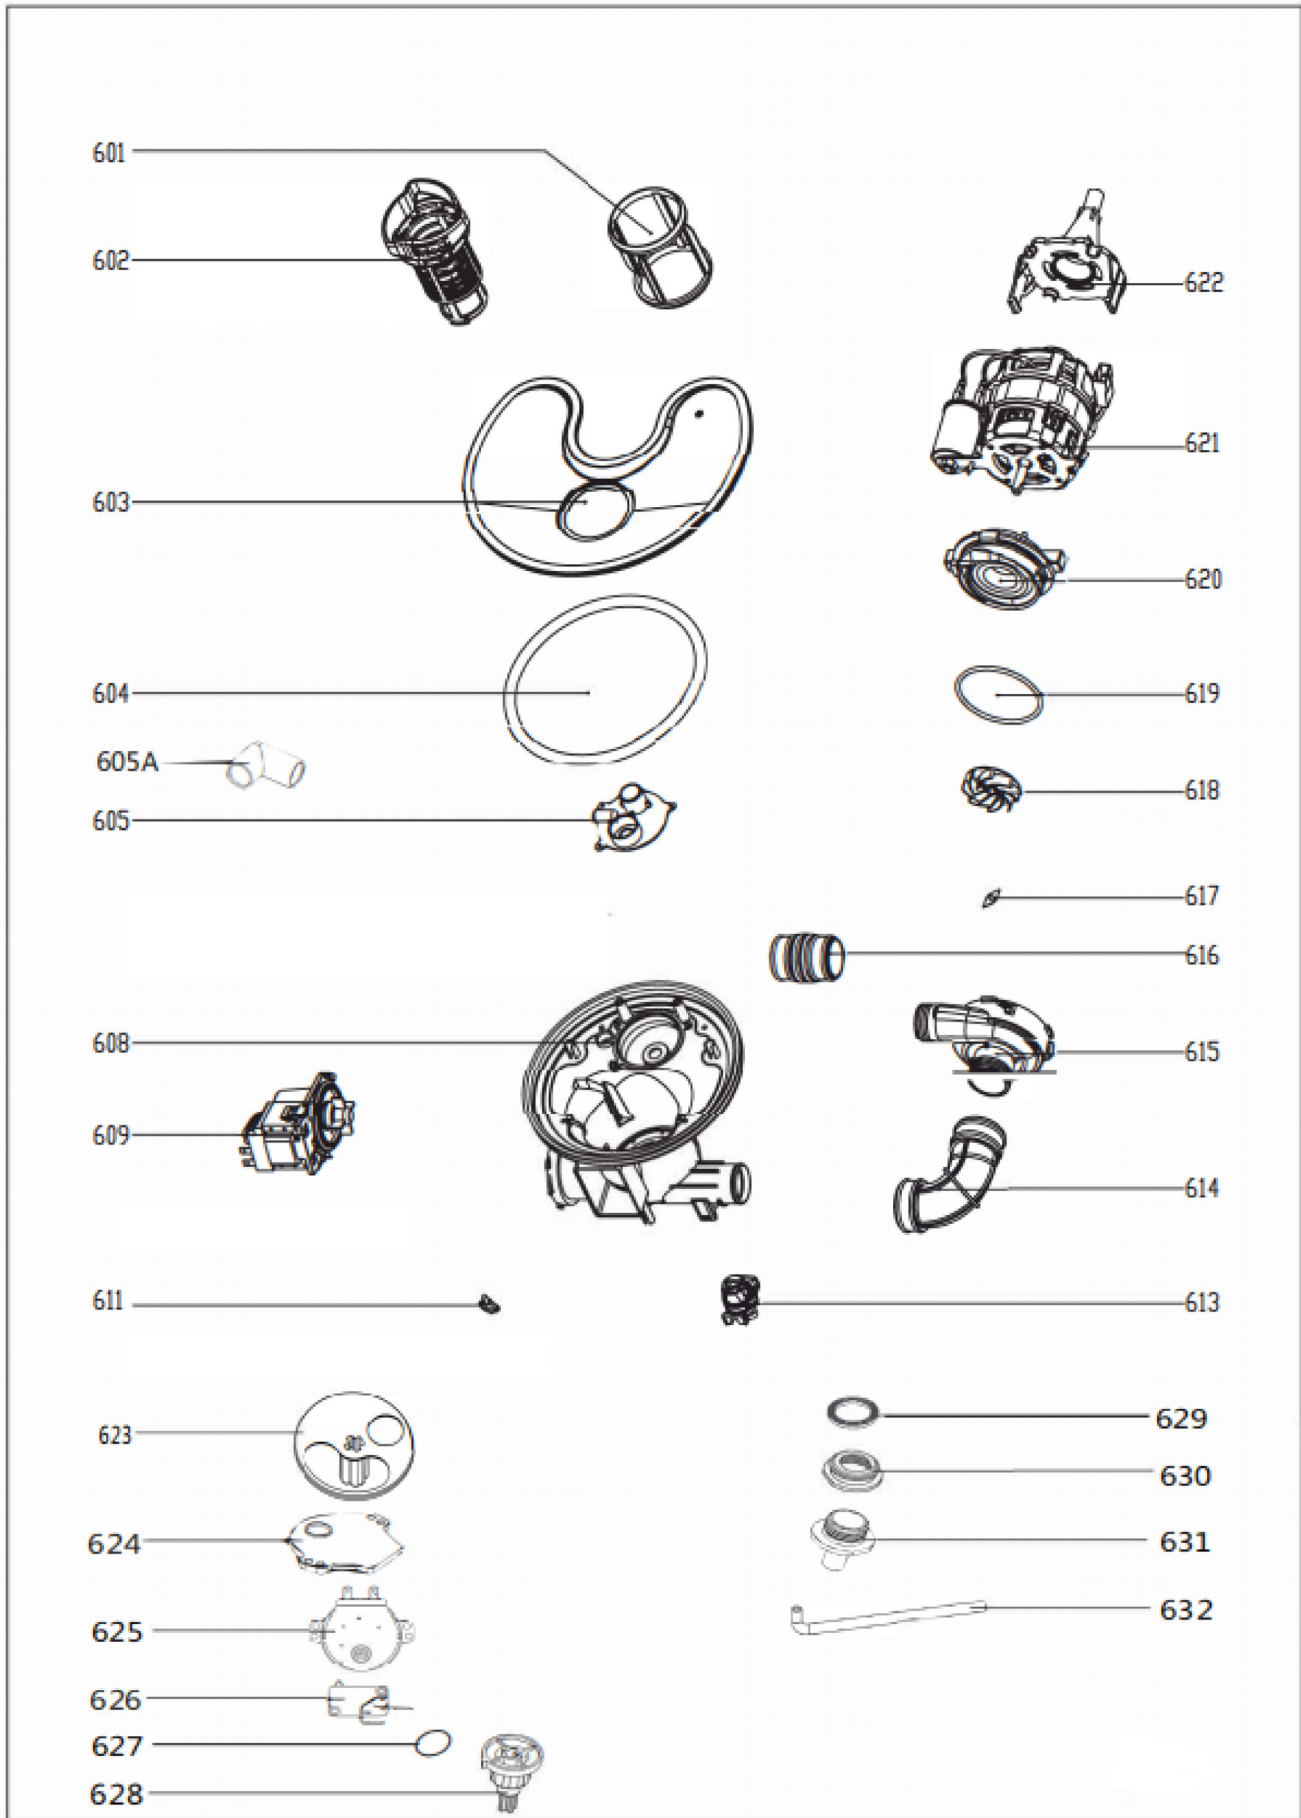

UGP -24CR DW