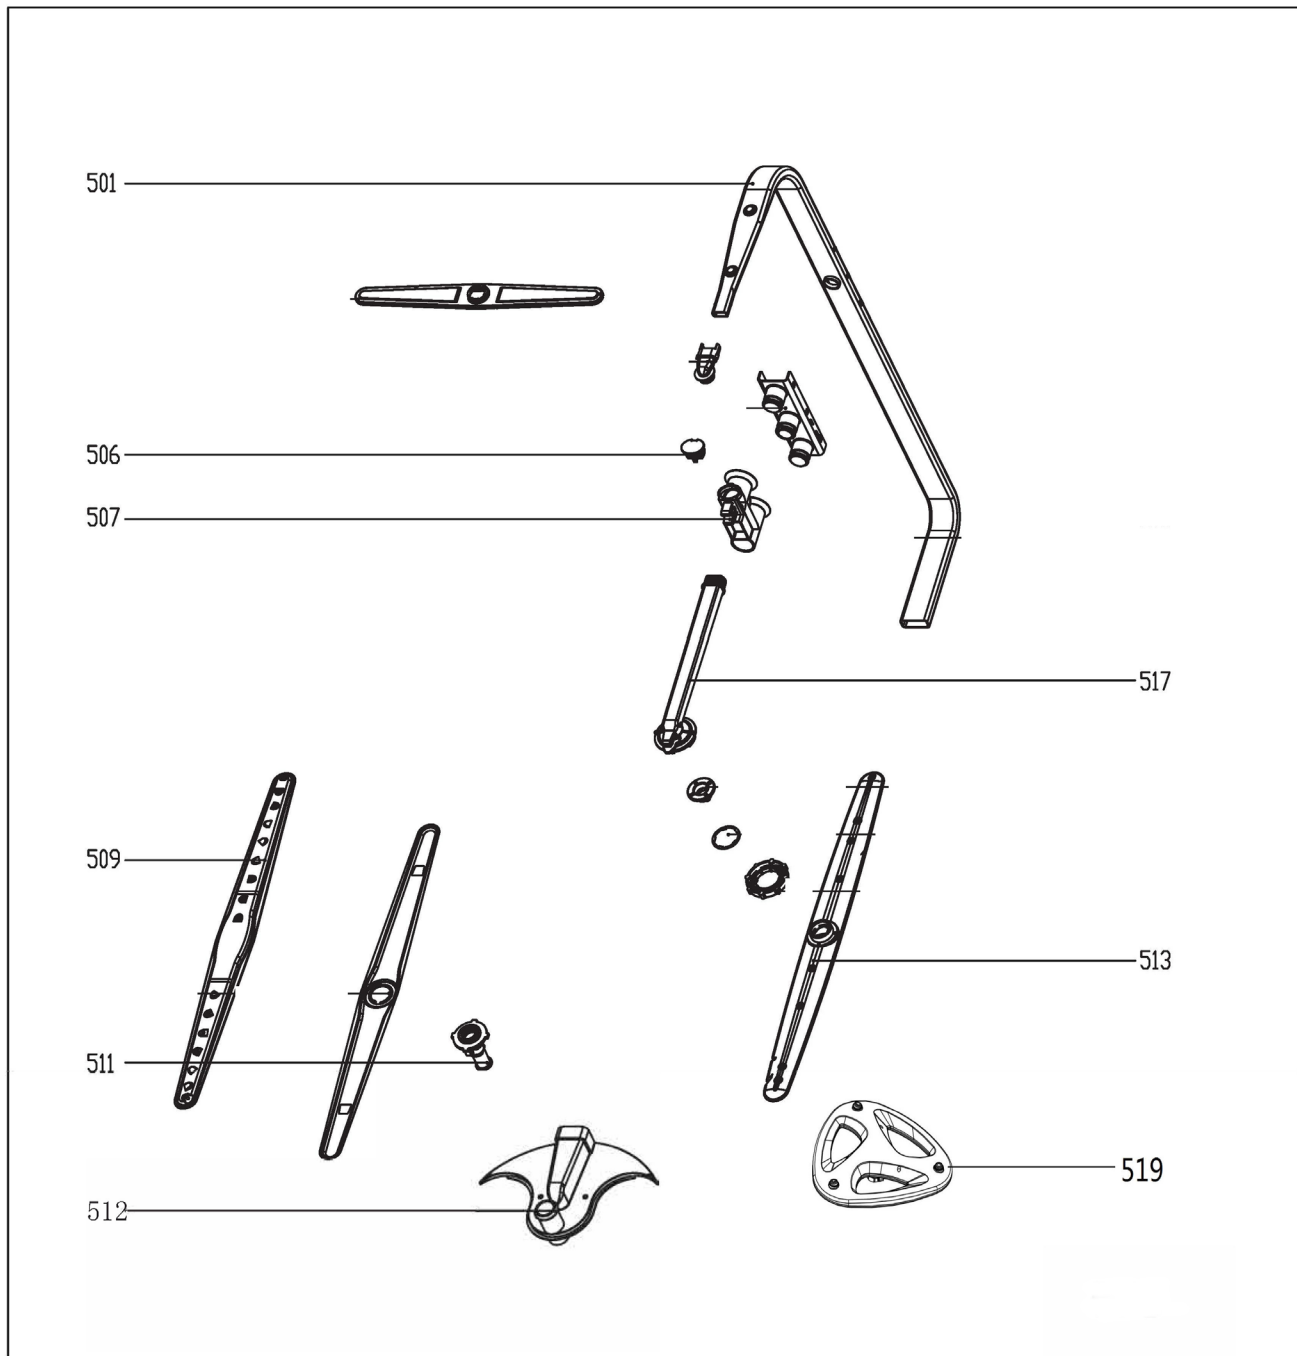

UGP -24CR DW