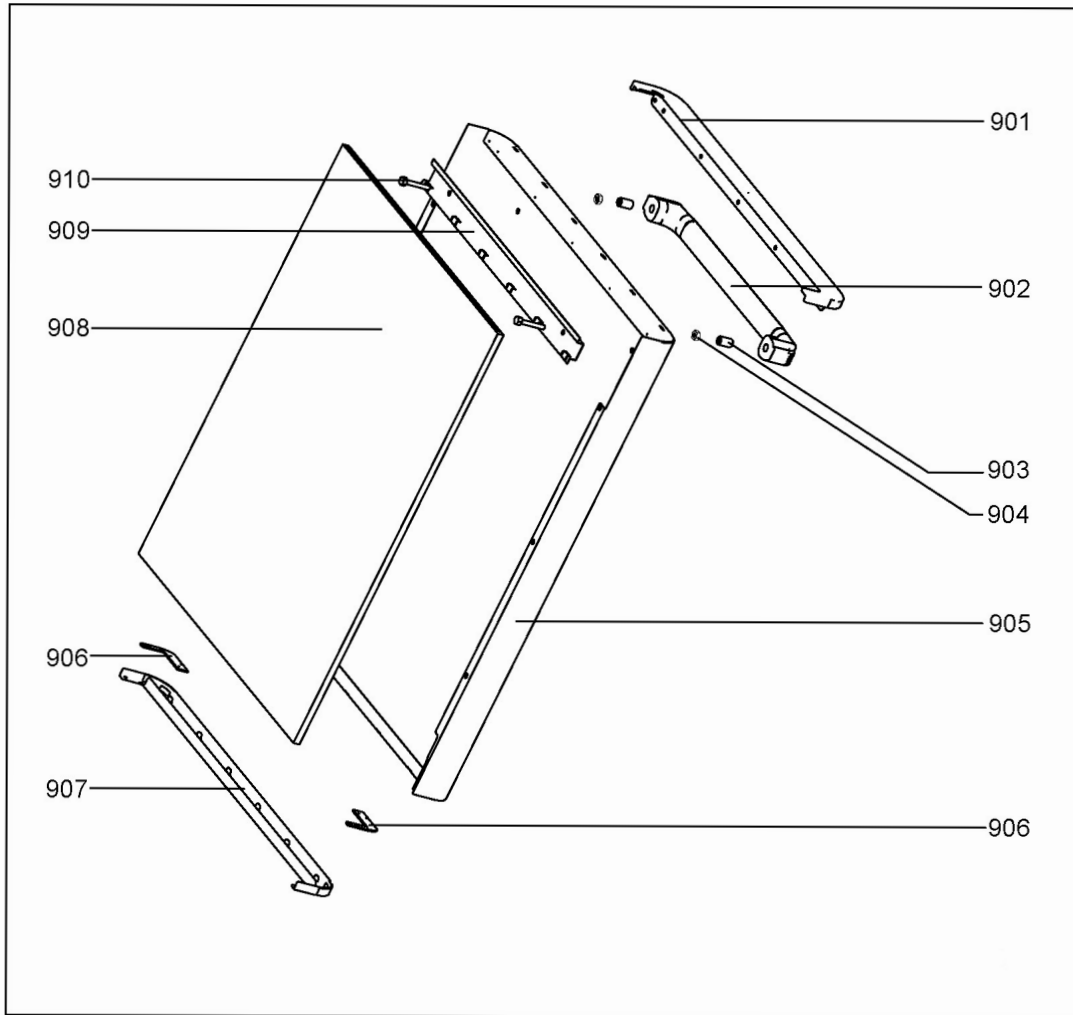

UGP -24CR DW

UGP-24CR DISHWASHER PARTS LIST

ITEM#	DESCRIPTION	PART#
101	Control Panel Patch UGP-24CR DW	UGP-DL12176000034158
102	Display Circuit Board UGP-24CR DW	UGP-DL17176000035463
103	Control Panel UGP-24CR DW	UGP-DL12176000034945
104	Control Panel Shell (left) UGP-24CR DW	UGP-DL12276000021053
105	Control Panel Shell right UGP-24CR DW	UGP-DL12276000021054
106	Outer Door UGP-24CR DW	UGP-DL12276000021052
203	Door Switch ASSY UGP-24CR DW	UGP-DL17476000012184
204	Inner Door Assembly UGP-24CR DW	UGP-DL12276000020753
205	Door Spring UGP-24CR DW	UGP-DL12976000000202
206	Door Pull Cord UGP-24CR DW	UGP-DL12976000000391
207	Door Hinge Assembly (Left) UGP-24CR DW	UGP-DL12276000001753
210	Sealing Strip UGP-24CR DW	UGP-DL12676000000800
211	Dispenser UGP-24CR DW	UGP-DL174760000005963
213	Door Hinge Assembly (Right) UGP-24CR DW	UGP-DL12276000001787
208	Hinge Friction Plate UGP-24CR DW	UGP-DL12176000003444
300-1	Inner Light Nut UGP-24CR DW	UGP-DL12176000009535
300-2	Inner Light Sealing Ring UGP-24CR DW	UGP-DL12676000000745
300-3	Inner Light Lamp UGP-24CR DW	UGP-DL17476000001113
301	Sound Absorbing Felt UGP-24CR DW	UGP-DL12676000000367
302	Sound Absorbing Strip UGP-24CR DW	UGP-DL12676000000365
304	Guide Roller Support ASSY UGP-24CR DW	UGP-DL12176000010393