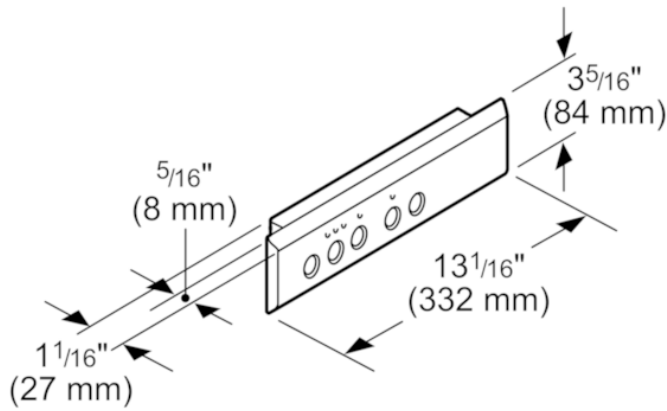

**Professional Series Custom Insert Remote Control  
VCI2REMKS**

**Product Features**

Stainless steel finish

Cable connected to blower and hood controls

Notes: Please refer to installation instructions. Installation instructions are available at [www.thermador.com](http://www.thermador.com). Specifications are correct at the time of printing. Thermador reserves the right to change product specifications and design at any time, without notice.

**Product Features**

Brand	Thermador
SKU	VC12REMKS
Internal article number	VC12REMKS
EAN code	825225902966
Net weight (lbs)	3
Gross weight (lbs)	3
UPC code	825225902966
Name of product image	MCSA00472916_vci2remks_def.jpg