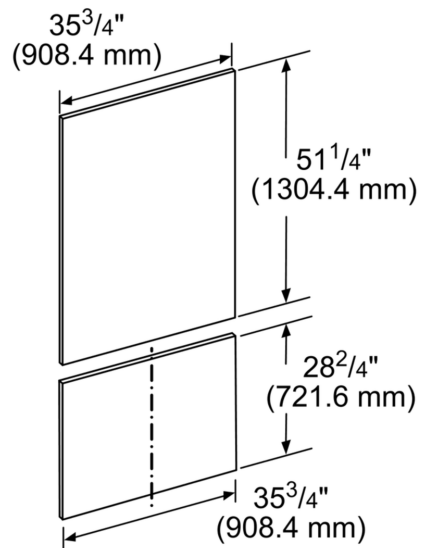

Door panel
TFL36IB905

Door panel
TFL36IB905

measurements in inches (mm)