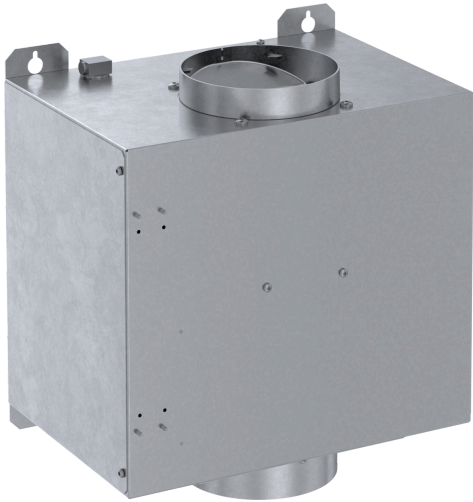

**Blower
VTI1FZ**

600 CFM inline blower can be mounted along the duct line anywhere between the kitchen and the exterior wall

- EXTNCB25W 25-ft blower connector cable available, sold separately
- Mounted along the duct line between the kitchen and the exterior wall
- 6-inch round duct exhaust
- Powerfully Quiet® blowers sold separately from ventilation hoods
- 600 CFM to create the ultimate cooking system with Thermador cooktops

EXTNCB25 25' Blower Connection Cable

**Blower
VTI1FZ**

measurements in inches (mm)