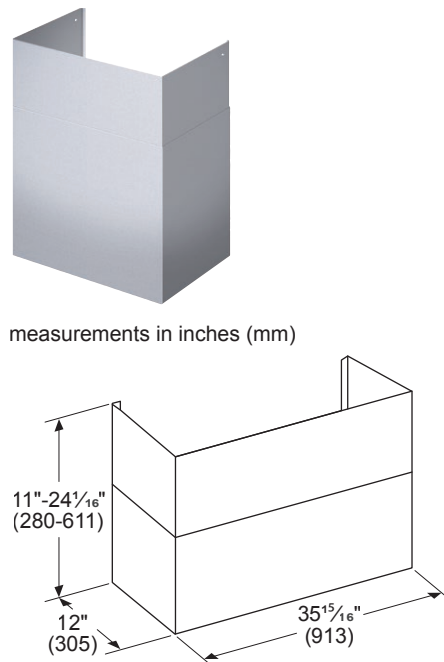

DC3689W TELESCOPING FOR 8'-9' CEILINGS