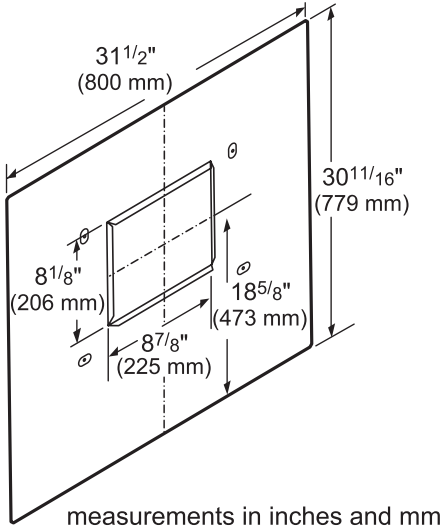

VTN1090R-1000 CFM

measurements in inches and mm

PH36GWS
27-INCH DEPTH WALL HOOD
(36-INCH WIDTH)
PROFESSIONAL® SERIES

REMOTE BLOWER ACCESSORIES

ROOFPLATE-RFPLT600P

ROOFPLATE-RFPLT1000P

EXTNCB25W

For use with the following Inline and Remote Blowers: VTR630W, VTR1030W, VTR1330W, VTI610W, VTI1010W