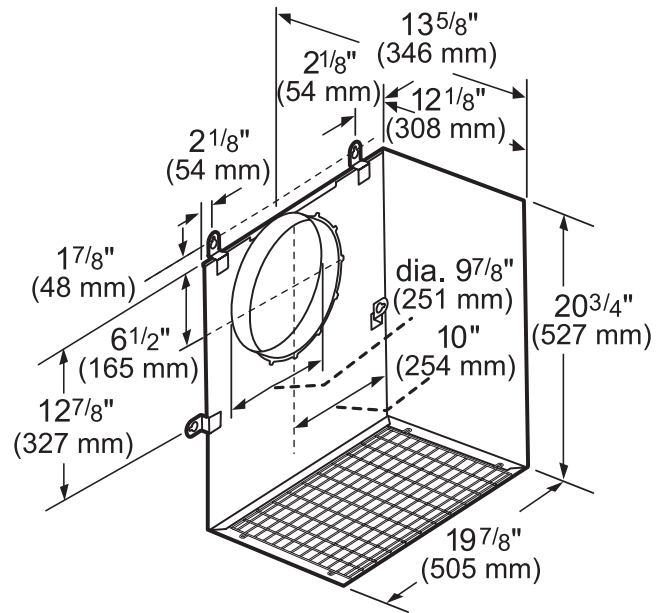

PH36GWS

27-INCH DEPTH WALL HOOD

(36-INCH WIDTH)

PROFESSIONAL® SERIES

MODEL	DESCRIPTION		ELECTRIC LOAD						
			VTN630W	VTN1090R	VTI610W	VTI1010W	VTR630W	VTR1030W	VTR1330W
PH36GWS	36" Grand Wall Hood	Amps	9.2	12.6	11.1	13.0	11.1	13.0	16.5
		Watts	1,104	1,512	1,332	1,560	1,332	1,560	1,980

REMOTE BLOWERS (MOUNTED TO ROOF OR EXTERNAL WALL)

VTR630W-600 CFM

VTR1030W-1000 CFM

measurements in inches and mm

measurements in inches and mm

VTR1330W-1300 CFM

measurements in inches and mm

PH36GWS
27-INCH DEPTH WALL HOOD
(36-INCH WIDTH)
PROFESSIONAL® SERIES