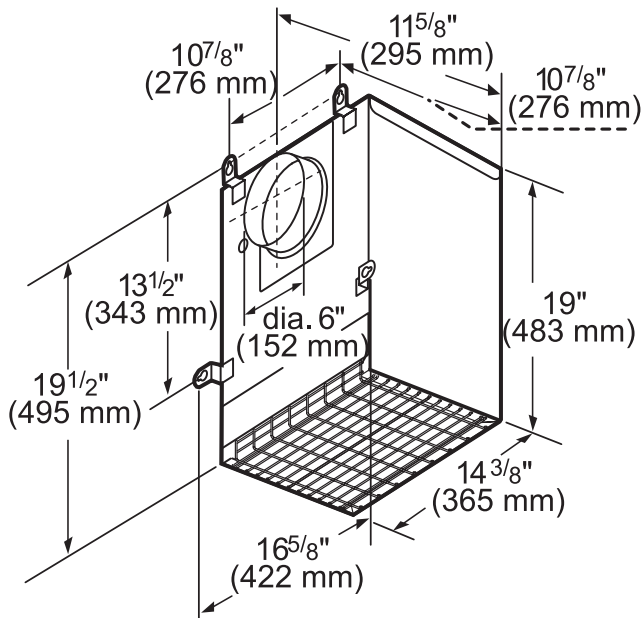

PH36GWS

27-INCH DEPTH WALL HOOD

(36-INCH WIDTH)

PROFESSIONAL® SERIES

MODEL	DESCRIPTION		ELECTRIC LOAD						
			VTN630W	VTN1090R	VTI610W	VTI1010W	VTR630W	VTR1030W	VTR1330W
PH36GWS	36" Grand Wall Hood	Amps	9.2	12.6	11.1	13.0	11.1	13.0	16.5
		Watts	1,104	1,512	1,332	1,560	1,332	1,560	1,980

REMOTE BLOWERS (MOUNTED TO ROOF OR EXTERNAL WALL)

VTR630W-600 CFM

VTR1030W-1000 CFM

measurements in inches and mm

measurements in inches and mm

VTR1330W-1300 CFM

measurements in inches and mm

PH36GWS
27-INCH DEPTH WALL HOOD
(36-INCH WIDTH)
PROFESSIONAL® SERIES