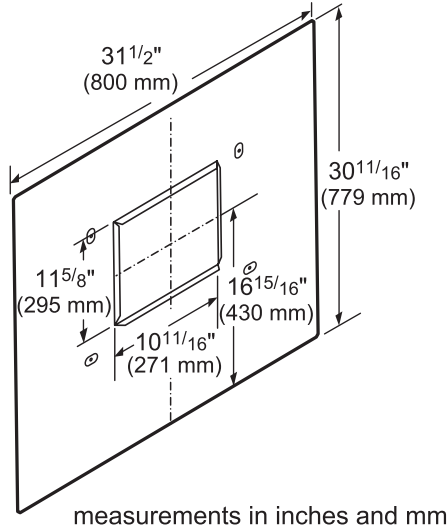

VTN1090R-1000 CFM

measurements in inches and mm

PH36GWS
27-INCH DEPTH WALL HOOD
(36-INCH WIDTH)
PROFESSIONAL® SERIES

REMOTE BLOWER ACCESSORIES

ROOFPLATE-RFPLT600P

ROOFPLATE-RFPLT1000P

EXTNCB25W

For use with the following Inline and Remote Blowers: VTR630W, VTR1030W, VTR1330W, VTI610W, VTI1010W