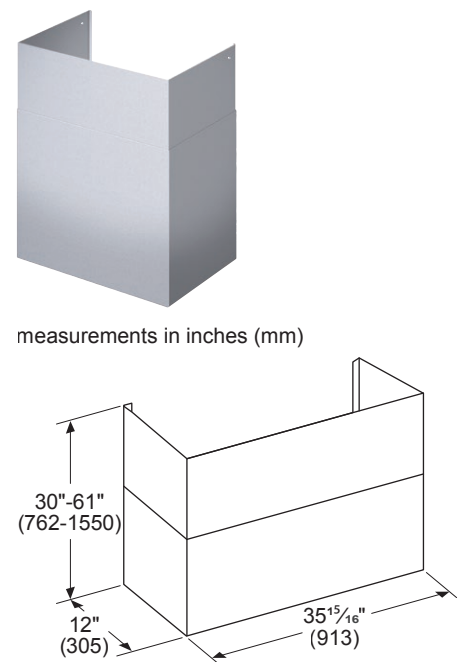

Stainless steel duct cover for wall hood applications

DC366W 6" TALL

DC3689W TELESCOPING FOR 8'-9' CEILINGS

DC361012W TELESCOPING FOR 10'-12' CEILINGS

REMOTE CONTROL PANEL REMCPW

Convenience at your fingertips: The remote control accessory offers the freedom to extend your hood controls to a more reachable spot