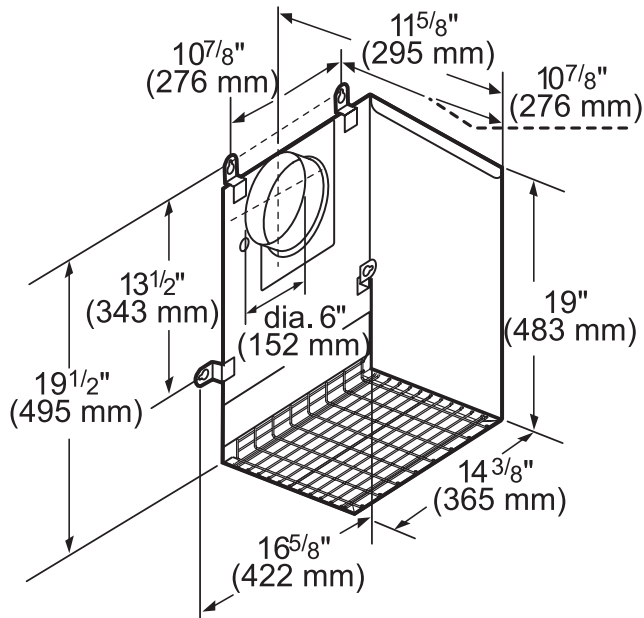

HPCN36WS

36-INCH CHIMNEY WALL HOOD

PROFESSIONAL® SERIES

MODEL	DESCRIPTION		ELECTRIC LOAD						
			VTN630W	VTN1090R	VTI610W	VTI1010W	VTR630W	VTR1030W	VTR1330W
HPCN36WS	36" Chimney Wall Hood	Amps	4.0	7.4	5.9	7.8	5.9	7.8	11.3
		Watts	480	888	708	936	708	936	1,356

REMOTE BLOWERS (MOUNTED TO ROOF OR EXTERNAL WALL)

VTR630W-600 CFM

VTR1030W-1000 CFM

measurements in inches and mm