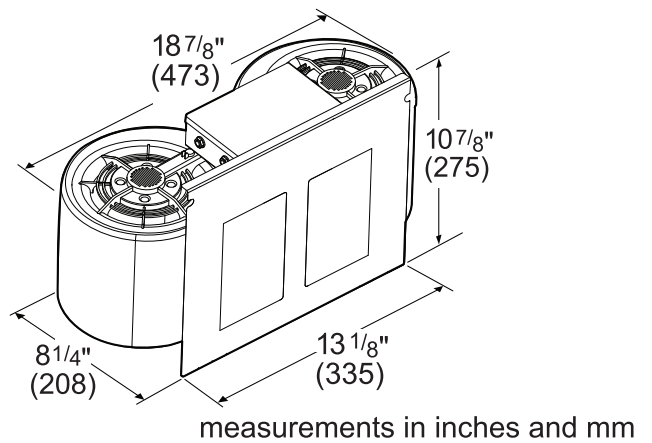

measurements in inches and mm