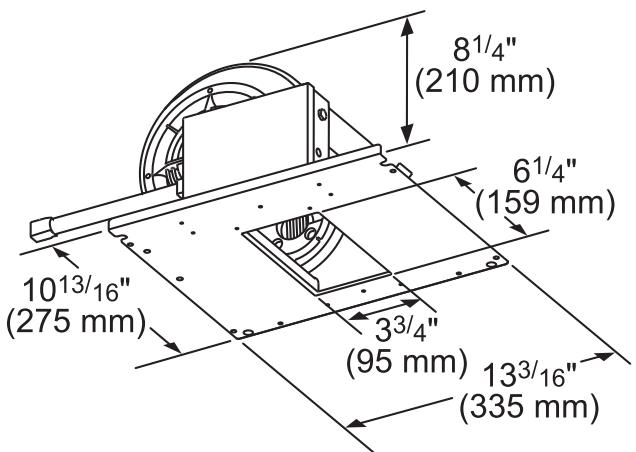

INTEGRATED BLOWERS (MOUNTED IN HOOD)

VTN630W-600 CFM

measurements in inches (mm)

VTN1090R-1000 CFM