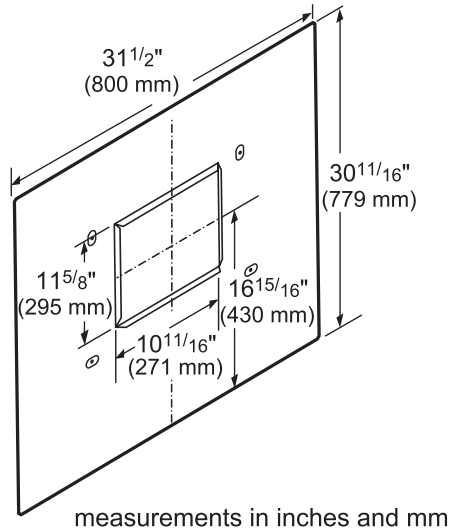

ROOFPLATE-RFPLT1000P

EXTNCB25W

For use with the following Inline and Remote Blowers: VTR630W, VTR1030W, VTR1330W, VTI610W, VTI1010W

These warranties give you specific legal rights and you may have other rights that vary from state to state. Full warranty and limited warranty from date of installation. For complete warranty details, refer to your Use & Care manual, or ask your dealer.

Specifications are for planning purposes only. Refer to installation instructions and consult your countertop supplier prior to making counter opening. Consult with a heating and ventilation engineer for your specific ventilation requirements. For the most detailed information, refer to installation instructions accompanying product or write to Thermador indicating the model number. Specifications are correct at time of printing. Thermador reserves the right to change product specifications or design without notice. Some models are certified for use in Canada. Thermador is not responsible for products that are transported from the U.S. for use in Canada.