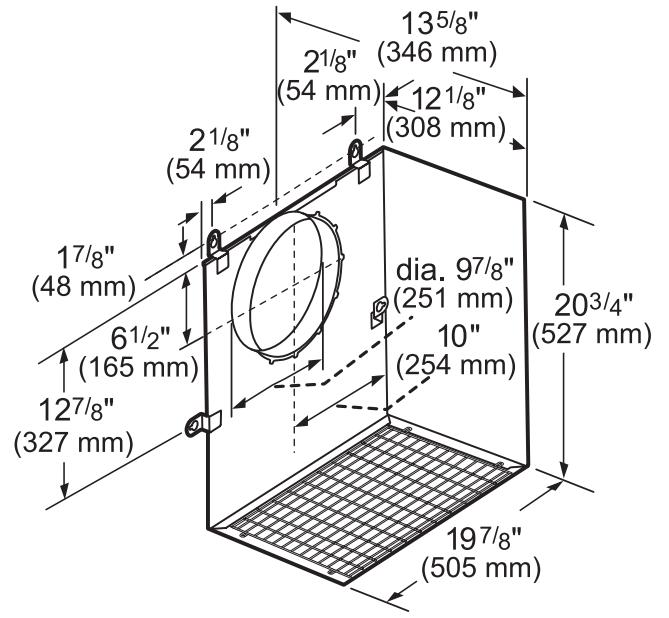

measurements in inches and mm