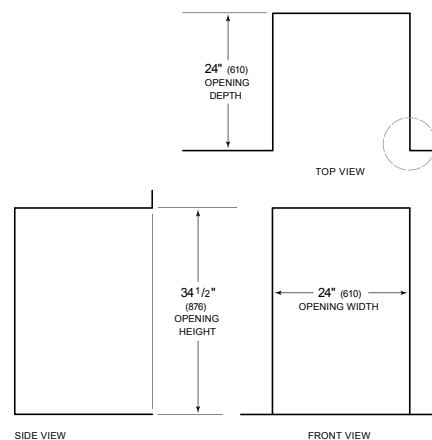

STANDARD INSTALLATION