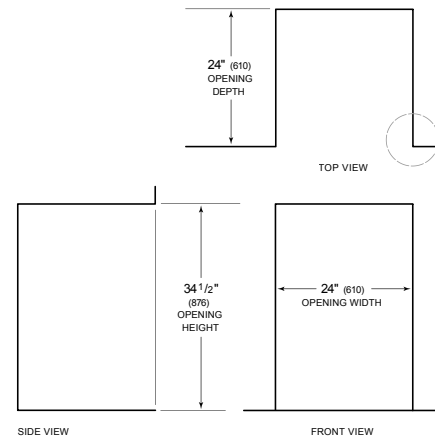

HANDLE ACCESSORIES

PRO

TUBULAR

PRODUCT DETAILS

REFRIGERATOR

- 1 adjustable wine storage rack
- 3 glass shelves (2 adjustable; 1 stationary)
- 1 storage bin

PRODUCT SPECIFICATIONS

| | |
|-----------------------|--------------------------|
| Model | UC-24BG/O |
| Dimensions | 23 7/8"W x 34"H x 24"D |
| Refrigerator Capacity | 6 cu. ft. |
| Door Clearance | 23 3/8" |
| Electrical Supply | 115 VAC, 60 Hz |
| Electrical Service | 15 amp dedicated circuit |
| Wine Storage Capacity | 8 Bottles |

ELECTRICAL

NOTE: Dimensions in parenthesis are in millimeters unless otherwise specified

INTERIOR VIEW

This illustration is intended for interior reference only and may not represent the exterior of the model being specified.

DIMENSIONS

STANDARD INSTALLATION

NOTE: 3 1/2" (89) finished returns will be visible and should be finished to match cabin