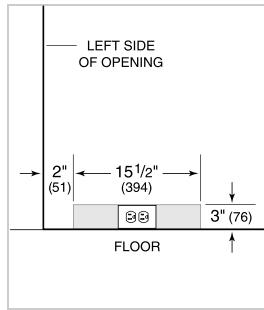

HANDLE ACCESSORIES

PRO

TUBULAR

PRODUCT DETAILS

REFRIGERATOR

- 1 adjustable wine storage rack
- 3 glass shelves (2 adjustable; 1 stationary)
- 1 storage bin

PRODUCT SPECIFICATIONS

| | |
|-----------------------|--------------------------|
| Model | UC-24BG/O |
| Dimensions | 23 7/8"W x 34"H x 24"D |
| Refrigerator Capacity | 6 cu. ft. |
| Door Clearance | 23 3/8" |
| Electrical Supply | 115 VAC, 60 Hz |
| Electrical Service | 15 amp dedicated circuit |
| Wine Storage Capacity | 8 Bottles |

ELECTRICAL

NOTE: Dimensions in parenthesis are in millimeters unless otherwise specified

INTERIOR VIEW

This illustration is intended for interior reference only and may not represent the exterior of the model being specified.

DIMENSIONS

STANDARD INSTALLATION

NOTE: 3 1/2" (89) finished returns will be visible and should be finished to match cabin