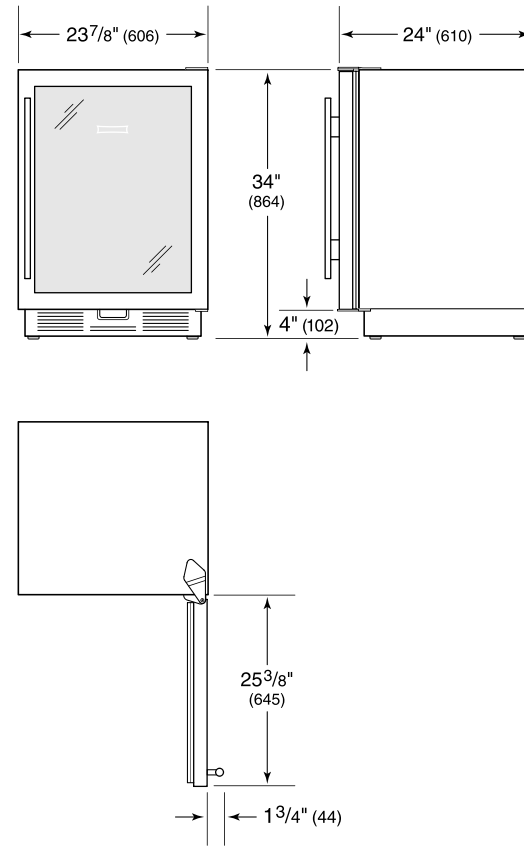

HANDLE ACCESSORIES

PRO

TUBULAR

PRODUCT DETAILS

REFRIGERATOR

- 1 adjustable wine storage rack
- 3 glass shelves (2 adjustable; 1 stationary)
- 1 storage bin

PRODUCT SPECIFICATIONS

| | |
|-----------------------|--------------------------|
| Model | UC-24BG/O |
| Dimensions | 23 7/8"W x 34"H x 24"D |
| Refrigerator Capacity | 6 cu. ft. |
| Door Clearance | 23 3/8" |
| Electrical Supply | 115 VAC, 60 Hz |
| Electrical Service | 15 amp dedicated circuit |
| Wine Storage Capacity | 8 Bottles |

ELECTRICAL

NOTE: Dimensions in parenthesis are in millimeters unless otherwise specified

INTERIOR VIEW

This illustration is intended for interior reference only and may not represent the exterior of the model being specified.

DIMENSIONS

STANDARD INSTALLATION

NOTE: 3 1/2" (89) finished returns will be visible and should be finished to match cabin