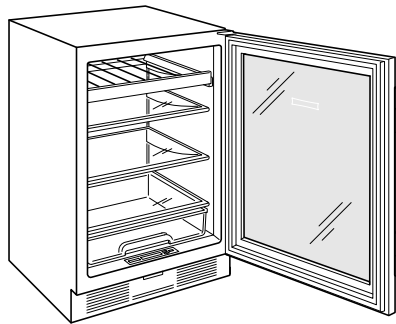

Store seven 750-ml wine bottles on each smooth roller-glide shelf

Keeps dairy, produce, and other perishables at their optimal temperature

Control brightness with soft-on LED lighting

Display beverages via a single, triple-pane and UV-resistant glass door

HANDLE ACCESSORIES

PRO

TUBULAR

PRODUCT DETAILS

REFRIGERATOR

- 1 adjustable wine storage rack
- 3 glass shelves (2 adjustable; 1 stationary)
- 1 storage bin

PRODUCT SPECIFICATIONS

| | |
|-----------------------|--------------------------|
| Model | UC-24BG/O |
| Dimensions | 23 7/8"W x 34"H x 24"D |
| Refrigerator Capacity | 6 cu. ft. |
| Door Clearance | 23 3/8" |
| Electrical Supply | 115 VAC, 60 Hz |
| Electrical Service | 15 amp dedicated circuit |
| Wine Storage Capacity | 8 Bottles |

ELECTRICAL

NOTE: Dimensions in parenthesis are in millimeters unless otherwise specified

INTERIOR VIEW

This illustration is intended for interior reference only and may not represent the exterior of the model being specified.