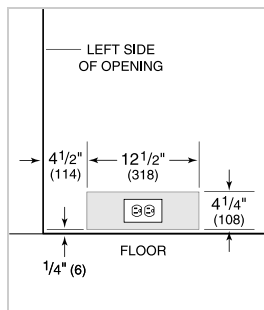

Stainless steel kickplate

Stainless steel side enclosure

Stainless steel top enclosure

Reduced toe kick divider for toe kicks from 2" to 3.875"

Accessories are available through an authorized Sub-Zero dealer. For local dealer information, visit subzero-wolf.com/locator.

HANDLE ACCESSORIES

PRO

TUBULAR

PRODUCT DETAILS

REFRIGERATOR

- Three adjustable glass shelves
- Two crisper drawers with dividers
- Deli drawer with dividers
- Three adjustable door shelves
- Two stationary door shelves
- Adjustable dairy compartment

PRODUCT SPECIFICATIONS

| | |
|-----------------------|---|
| Model | IC-30R |
| Dimensions | 30"W x 84"H x 24"D |
| Door Clearance | 28 1/2" |
| Weight | 400 lb |
| Refrigerator Capacity | 17.3 cu ft |
| Electrical Supply | 115 VAC, 60 Hz |
| Electrical Service | 15 amp dedicated circuit |
| Plumbing Supply | 1/4" OD copper, braided stainless steel or PEX tubing |
| Plumbing Pressure | 35-120 psi |
| Receptacle | 3-prong grounding-type |

ELECTRICAL

INTERIOR VIEW

This illustration is intended for interior reference only and may not represent the exterior of the model being specified.

DIMENSIONS

STANDARD INSTALLATION

NOTE: 3 1/2" (89) finished returns will be visible and should be finished to match cabinetry.