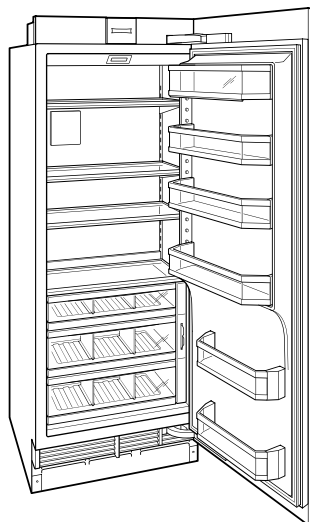

Stainless steel kickplate

Stainless steel side enclosure

Stainless steel top enclosure

Reduced toe kick divider for toe kicks from 2" to 3.875"

Accessories are available through an authorized Sub-Zero dealer. For local dealer information, visit subzero-wolf.com/locator.

HANDLE ACCESSORIES

PRO

TUBULAR

PRODUCT DETAILS

REFRIGERATOR

- Three adjustable glass shelves
- Two crisper drawers with dividers
- Deli drawer with dividers
- Three adjustable door shelves
- Two stationary door shelves
- Adjustable dairy compartment

PRODUCT SPECIFICATIONS

| | |
|-----------------------|---|
| Model | IC-30R |
| Dimensions | 30"W x 84"H x 24"D |
| Door Clearance | 28 1/2" |
| Weight | 400 lb |
| Refrigerator Capacity | 17.3 cu ft |
| Electrical Supply | 115 VAC, 60 Hz |
| Electrical Service | 15 amp dedicated circuit |
| Plumbing Supply | 1/4" OD copper, braided stainless steel or PEX tubing |
| Plumbing Pressure | 35-120 psi |
| Receptacle | 3-prong grounding-type |

ELECTRICAL

INTERIOR VIEW

This illustration is intended for interior reference only and may not represent the exterior of the model being specified.

DIMENSIONS

STANDARD INSTALLATION

NOTE: 3 1/2" (89) finished returns will be visible and should be finished to match cabinetry.