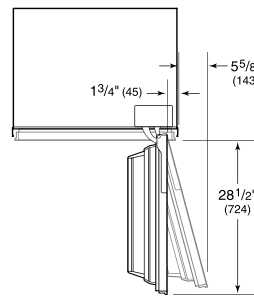

PRODUCT SPECIFICATIONS

| | |
|-----------------------|---|
| Model | IC-30R |
| Dimensions | 30"W x 84"H x 24"D |
| Door Clearance | 28 1/2" |
| Weight | 400 lb |
| Refrigerator Capacity | 17.3 cu ft |
| Electrical Supply | 115 VAC, 60 Hz |
| Electrical Service | 15 amp dedicated circuit |
| Plumbing Supply | 1/4" OD copper, braided stainless steel or PEX tubing |
| Plumbing Pressure | 35-120 psi |
| Receptacle | 3-prong grounding-type |

ELECTRICAL

INTERIOR VIEW

This illustration is intended for interior reference only and may not represent the exterior of the model being specified.

DIMENSIONS

STANDARD INSTALLATION

NOTE: 3 1/2" (89) finished returns will be visible and should be finished to match cabinetry.