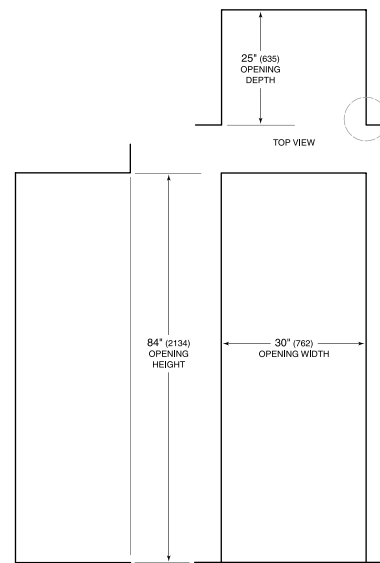

PRODUCT SPECIFICATIONS

| | |
|-----------------------|---|
| Model | IC-30R |
| Dimensions | 30"W x 84"H x 24"D |
| Door Clearance | 28 1/2" |
| Weight | 400 lb |
| Refrigerator Capacity | 17.3 cu ft |
| Electrical Supply | 115 VAC, 60 Hz |
| Electrical Service | 15 amp dedicated circuit |
| Plumbing Supply | 1/4" OD copper, braided stainless steel or PEX tubing |
| Plumbing Pressure | 35-120 psi |
| Receptacle | 3-prong grounding-type |

ELECTRICAL

INTERIOR VIEW

This illustration is intended for interior reference only and may not represent the exterior of the model being specified.

DIMENSIONS

STANDARD INSTALLATION

NOTE: 3 1/2" (89) finished returns will be visible and should be finished to match cabinetry.