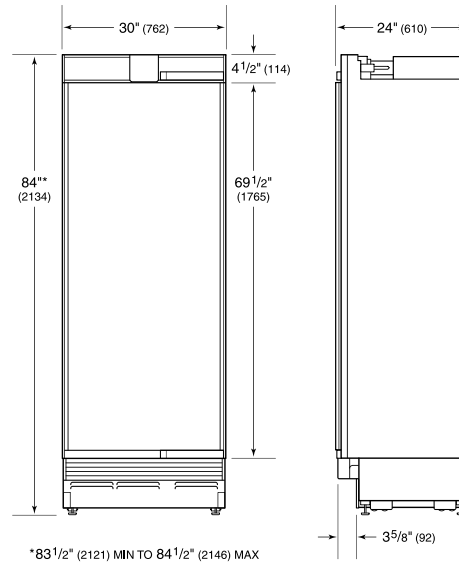

Stainless steel kickplate

Stainless steel side enclosure

Stainless steel top enclosure

Reduced toe kick divider for toe kicks from 2" to 3.875"

Accessories are available through an authorized Sub-Zero dealer. For local dealer information, visit subzero-wolf.com/locator.

PRODUCT SPECIFICATIONS

| | |
|-----------------------|---|
| Model | IC-30R |
| Dimensions | 30"W x 84"H x 24"D |
| Door Clearance | 28 1/2" |
| Weight | 400 lb |
| Refrigerator Capacity | 17.3 cu ft |
| Electrical Supply | 115 VAC, 60 Hz |
| Electrical Service | 15 amp dedicated circuit |
| Plumbing Supply | 1/4" OD copper, braided stainless steel or PEX tubing |
| Plumbing Pressure | 35-120 psi |
| Receptacle | 3-prong grounding-type |

ELECTRICAL

INTERIOR VIEW

This illustration is intended for interior reference only and may not represent the exterior of the model being specified.

DIMENSIONS

STANDARD INSTALLATION

NOTE: 3 1/2" (89) finished returns will be visible and should be finished to match cabinetry.