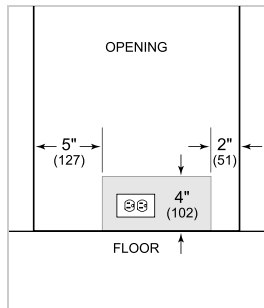

PRODUCT SPECIFICATIONS

Model	DEU2450W
Dimensions	24"W x 34 1/2"H x 23 1/8"D
Door Clearance	26 1/2"
Weight	176 lbs
Electrical Supply	115 VAC, 60 Hz
Electrical Service	15 amp dedicated circuit
Wine Storage Capacity	42 Bottles
Receptacle	3-prong grounding-type

ELECTRICAL