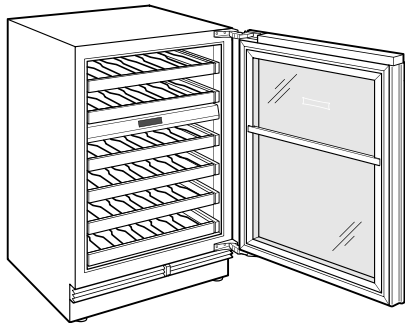

INTERIOR VIEW