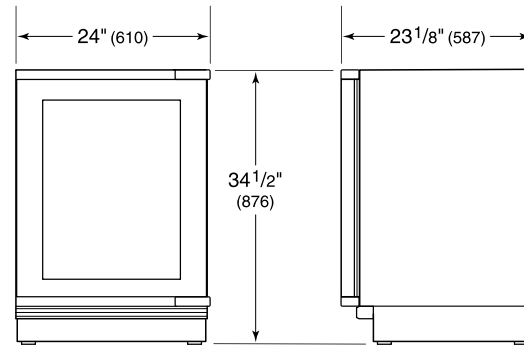

DIMENSIONS