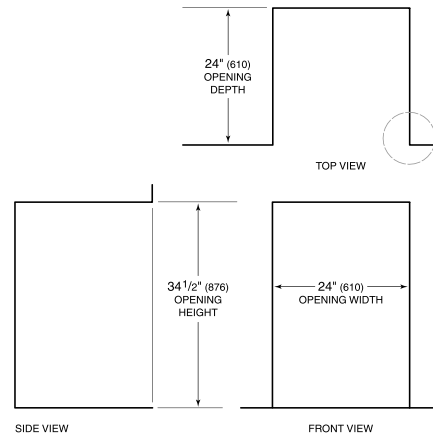

STANDARD INSTALLATION