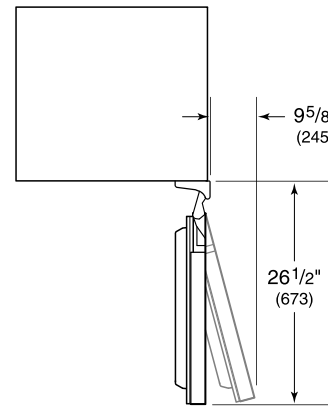

HEIGHT DIMENSIONS ± 1/2" (13)