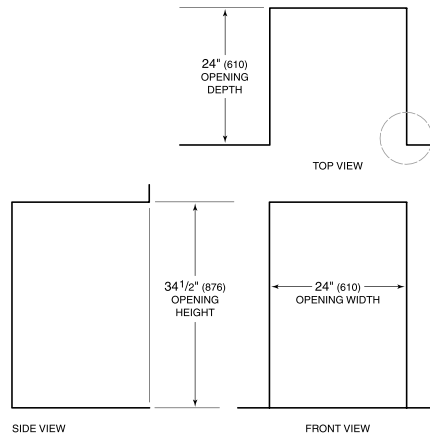

STANDARD INSTALLATION