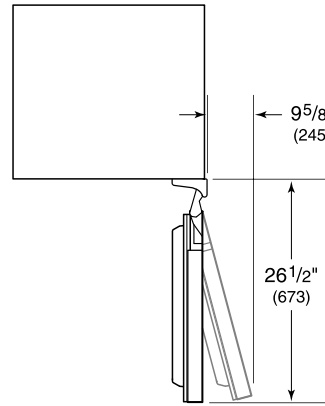

HEIGHT DIMENSIONS ± 1/2" (13)