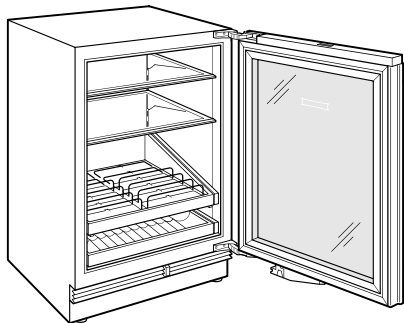

INTERIOR VIEW