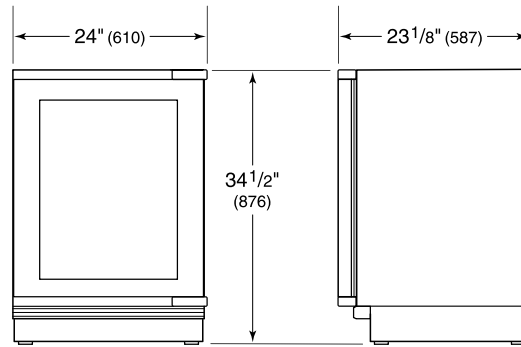

DIMENSIONS