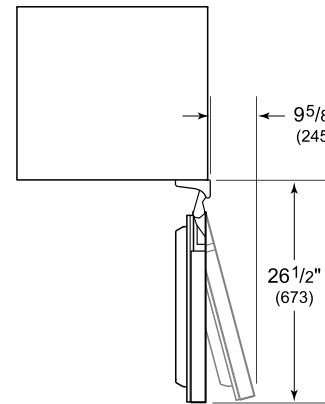

HEIGHT DIMENSIONS ± 1/2" (13)