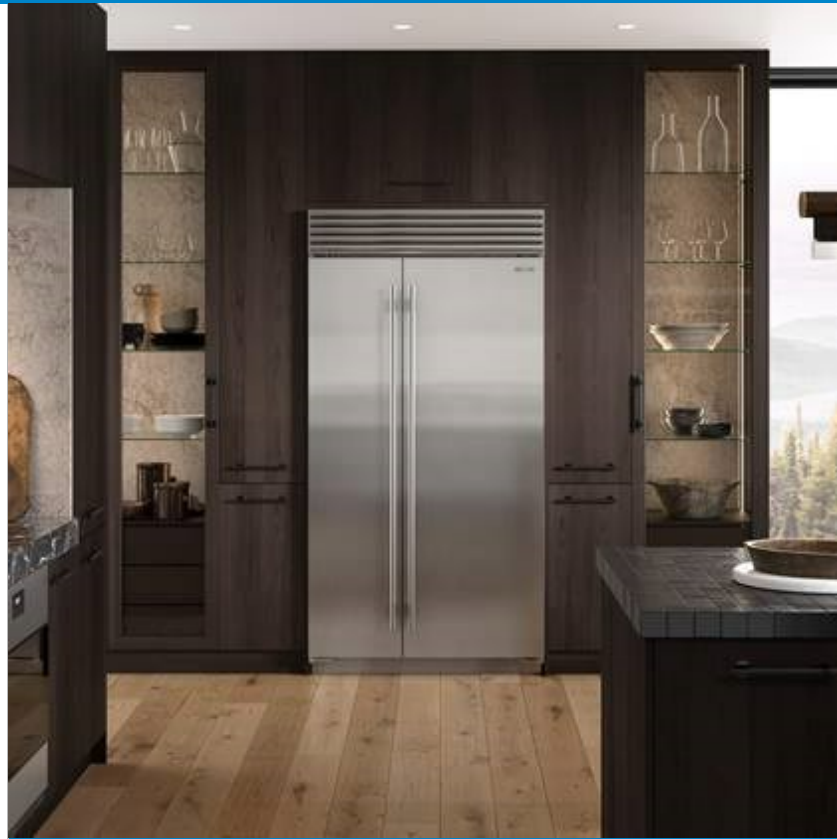

Sleek stainless accents trim the interior, matching the sophistication of the exterior

Touch control panel is conveniently located for easy access at the tap of a finger

Night Mode optimizes the interior lighting based on the detected ambient light, reducing the brightness by 90% in dim environments

Lift the base of the flip-up dairy compartments to store taller items on the shelf below

Delivers fresh, filtered water and ice through an internal dispenser located discreetly within the refrigerator

Activate Max Ice Mode to temporarily increase ice production

Position adjustable door bins at various heights to accommodate assorted items

Wi-Fi enabled features provide remote access from your mobile device

Stainless-steel exterior and tubular or pro handles to match other Sub-Zero, Wolf, and Cove products

Sub-Zero offers an industry-leading full two-year warranty on appliances, along with a full five-year sealed system warranty and a limited twelve-year sealed system warranty

ACCESSORIES

42" Stainless Steel Kickplate

Air Purification Cartridge

Stainless Steel Side Panel

White Side Panel

Stainless steel kickplate

Grilles for 83" or 88" finished height (84" is standard)

Side panel mounting kit

Accessories are available through an authorized dealer. For local dealer information, visit subzero-wolf.com/locator.

HANDLE OPTIONS

PRO

TUBULAR

PRODUCT DETAILS

REFRIGERATOR

- 1 adjustable dairy compartment
- 1 high-humidity crisper drawer with adjustable dividers
- 2 refrigerator storage drawers with adjustable dividers
- 5 glass refrigerator shelves (4 adjustable; 1 stationary)
- 5 refrigerator door bins (3 adjustable; 2 stationary)
- Internal water dispenser
- LED refrigerator and freezer lights

FREEZER

- 2 adjustable wire shelves
- 1 stationary solid shelf
- 3 storage drawers
- 5 adjustable door bins
- Automatic ice maker