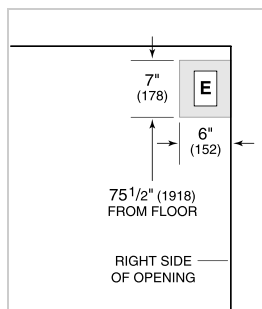

Model	CL3050W/S
Dimensions	30"W x 84"H x 24"D
Door Clearance	31 3/4"
Electrical Supply	115 VAC, 60 Hz
Electrical Service	15 amp dedicated circuit
Wine Storage Capacity	146 Bottles
Receptacle	3-prong grounding-type

ELECTRICAL

NOTE: Dimensions in parenthesis are in millimeters unless otherwise specified

INTERIOR VIEW

This illustration is intended for interior reference only and may not represent the exterior of the model being specified.

DIMENSIONS

STANDARD INSTALLATION

NOTE: 3 1/2" (89) finished returns will be visible and should be finished to match cabinetry. Shaded line represents profile of unit.