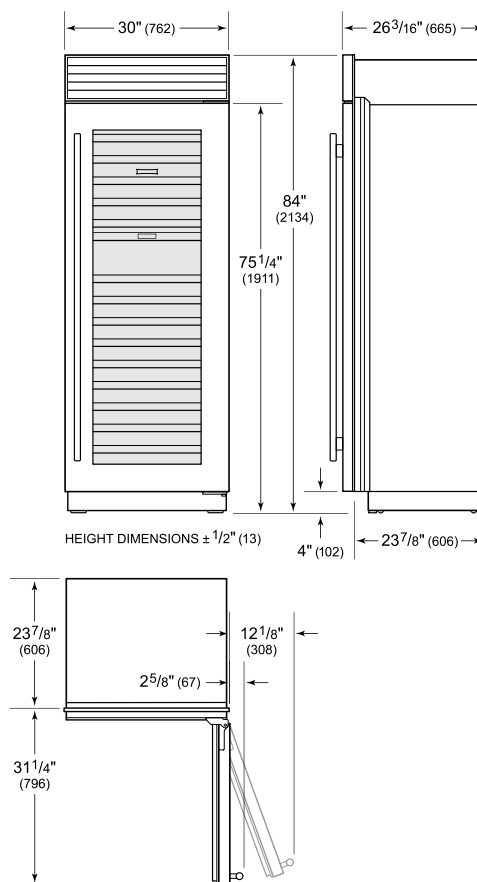

Model	CL3050W/S
Dimensions	30"W x 84"H x 24"D
Door Clearance	31 3/4"
Electrical Supply	115 VAC, 60 Hz
Electrical Service	15 amp dedicated circuit
Wine Storage Capacity	146 Bottles
Receptacle	3-prong grounding-type

ELECTRICAL

NOTE: Dimensions in parenthesis are in millimeters unless otherwise specified

INTERIOR VIEW

This illustration is intended for interior reference only and may not represent the exterior of the model being specified.

DIMENSIONS

STANDARD INSTALLATION

NOTE: 3 1/2" (89) finished returns will be visible and should be finished to match cabinetry. Shaded line represents profile of unit.