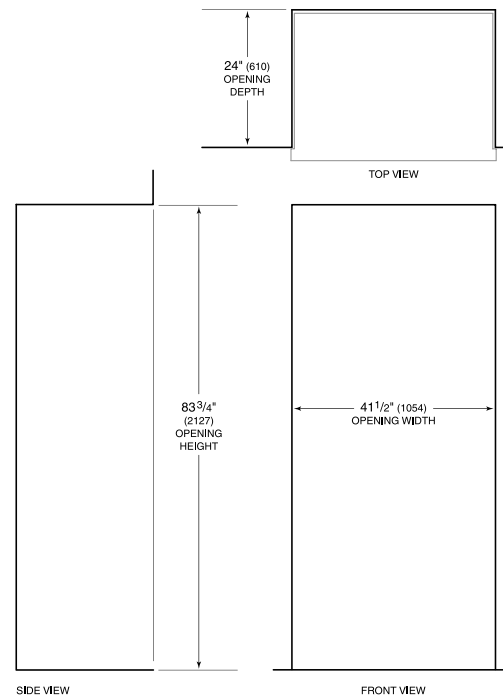

- Internal ice and water dispenser
- 4 Adjustable glass shelves
- 1 Stationary glass shelf
- 1 High-humidity drawer with divider
- 2 Storage drawers with divider
- 3 Adjustable door shelves
- 2 Stationary door shelves
- Adjustable dairy compartment

FREEZER

- 3 Adjustable wire shelves
- 1 Stationary solid shelf
- 3 Storage drawers
- 5 Adjustable door shelves
- Automatic ice maker

PRODUCT SPECIFICATIONS

Model	BI-42SID/S
Dimensions	42"W x 84"H x 24"D
Door Clearance	26 1/4"
Weight	608 lb
Refrigerator Capacity	15.8 cu ft
Freezer Capacity	7.9 cu ft
Electrical Supply	115 VAC, 60 Hz
Electrical Service	15 amp dedicated circuit
Plumbing Supply	1/4" OD copper, braided stainless steel or PEX tubing
Plumbing Pressure	35–120 psi
Receptacle	3-prong grounding-type

ELECTRICAL

PLUMBING

INTERIOR VIEW

This illustration is intended for interior reference only and may not represent the exterior of the model being specified.

DIMENSIONS

STANDARD INSTALLATION

SIDE VIEW FRONT VIEW

NOTE: Shaded line represents profile of unit.