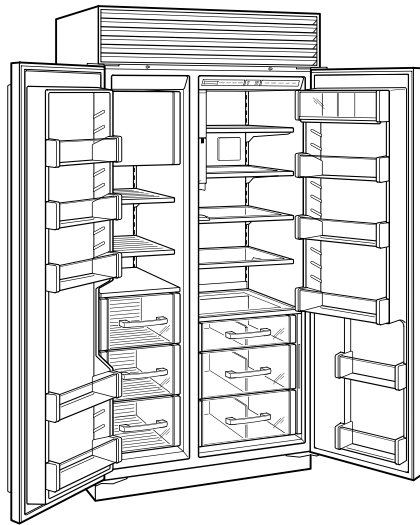

- Internal ice and water dispenser
- 4 Adjustable glass shelves
- 1 Stationary glass shelf
- 1 High-humidity drawer with divider
- 2 Storage drawers with divider
- 3 Adjustable door shelves
- 2 Stationary door shelves
- Adjustable dairy compartment

FREEZER

- 3 Adjustable wire shelves
- 1 Stationary solid shelf
- 3 Storage drawers
- 5 Adjustable door shelves
- Automatic ice maker

PRODUCT SPECIFICATIONS

Model	BI-42SID/S
Dimensions	42"W x 84"H x 24"D
Door Clearance	26 1/4"
Weight	608 lb
Refrigerator Capacity	15.8 cu ft
Freezer Capacity	7.9 cu ft
Electrical Supply	115 VAC, 60 Hz
Electrical Service	15 amp dedicated circuit
Plumbing Supply	1/4" OD copper, braided stainless steel or PEX tubing
Plumbing Pressure	35–120 psi
Receptacle	3-prong grounding-type

ELECTRICAL

PLUMBING

INTERIOR VIEW

This illustration is intended for interior reference only and may not represent the exterior of the model being specified.

DIMENSIONS

STANDARD INSTALLATION

SIDE VIEW FRONT VIEW