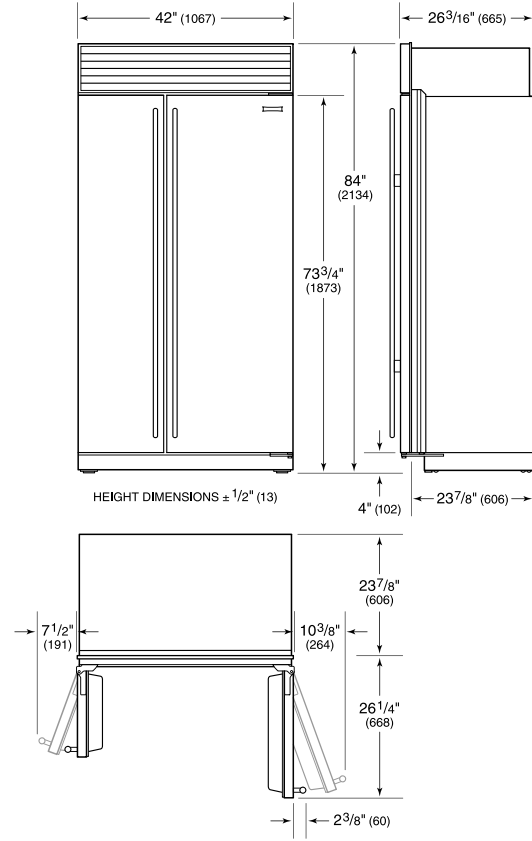

Adjustable shelves for maximum convenience

ACCESSORIES

Stainless Steel Side Panel

White Side Panel

Air Purification Cartridge

Egg Container

Stainless steel kickplate

Grilles for 83" or 88" finished height (84" is standard)

FREEZER

- 3 Adjustable wire shelves
- 1 Stationary solid shelf
- 3 Storage drawers
- 5 Adjustable door shelves
- Automatic ice maker

PRODUCT SPECIFICATIONS

Model	BI-42SID/S
Dimensions	42"W x 84"H x 24"D
Door Clearance	26 1/4"
Weight	608 lb
Refrigerator Capacity	15.8 cu ft
Freezer Capacity	7.9 cu ft
Electrical Supply	115 VAC, 60 Hz
Electrical Service	15 amp dedicated circuit
Plumbing Supply	1/4" OD copper, braided stainless steel or PEX tubing
Plumbing Pressure	35–120 psi
Receptacle	3-prong grounding-type

ELECTRICAL

PLUMBING

INTERIOR VIEW

This illustration is intended for interior reference only and may not represent the exterior of the model being specified.

DIMENSIONS

STANDARD INSTALLATION

SIDE VIEW FRONT VIEW

NOTE: Shaded line represents profile of unit.