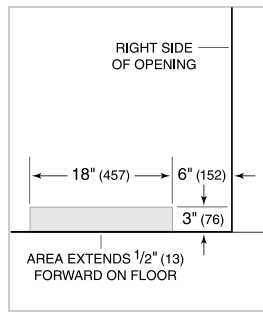

FREEZER

- 3 Adjustable wire shelves
- 1 Stationary solid shelf
- 3 Storage drawers
- 5 Adjustable door shelves
- Automatic ice maker

PRODUCT SPECIFICATIONS

Model	BI-42SID/S
Dimensions	42"W x 84"H x 24"D
Door Clearance	26 1/4"
Weight	608 lb
Refrigerator Capacity	15.8 cu ft
Freezer Capacity	7.9 cu ft
Electrical Supply	115 VAC, 60 Hz
Electrical Service	15 amp dedicated circuit
Plumbing Supply	1/4" OD copper, braided stainless steel or PEX tubing
Plumbing Pressure	35–120 psi
Receptacle	3-prong grounding-type

ELECTRICAL

PLUMBING

INTERIOR VIEW

This illustration is intended for interior reference only and may not represent the exterior of the model being specified.

DIMENSIONS

STANDARD INSTALLATION

SIDE VIEW FRONT VIEW

NOTE: Shaded line represents profile of unit.