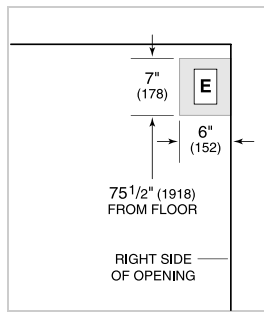

- Internal ice and water dispenser
- 4 Adjustable glass shelves
- 1 Stationary glass shelf
- 1 High-humidity drawer with divider
- 2 Storage drawers with divider
- 3 Adjustable door shelves
- 2 Stationary door shelves
- Adjustable dairy compartment

FREEZER

- 3 Adjustable wire shelves
- 1 Stationary solid shelf
- 3 Storage drawers
- 5 Adjustable door shelves
- Automatic ice maker

PRODUCT SPECIFICATIONS

Model	BI-42SID/S
Dimensions	42"W x 84"H x 24"D
Door Clearance	26 1/4"
Weight	608 lb
Refrigerator Capacity	15.8 cu ft
Freezer Capacity	7.9 cu ft
Electrical Supply	115 VAC, 60 Hz
Electrical Service	15 amp dedicated circuit
Plumbing Supply	1/4" OD copper, braided stainless steel or PEX tubing
Plumbing Pressure	35–120 psi
Receptacle	3-prong grounding-type

ELECTRICAL

PLUMBING

INTERIOR VIEW

This illustration is intended for interior reference only and may not represent the exterior of the model being specified.

DIMENSIONS

STANDARD INSTALLATION

SIDE VIEW FRONT VIEW

NOTE: Shaded line represents profile of unit.