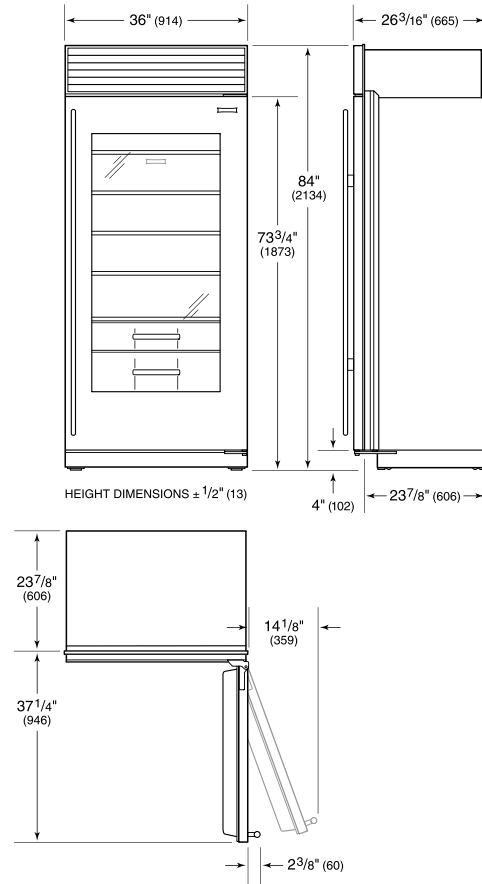

PRODUCT SPECIFICATIONS

Model	BI-36RG/S
Dimensions	36"W x 84"H x 24"D
Refrigerator Capacity	23.3 cu. ft.
Electrical Supply	115 VAC, 60 Hz
Electrical Service	15 amp dedicated circuit
Receptacle	3-prong grounding-type

ELECTRICAL

NOTE: Dimensions in parenthesis are in millimeters unless otherwise specified

INTERIOR VIEW

This illustration is intended for interior reference only and may not represent the exterior of the model being specified.

DIMENSIONS

STANDARD INSTALLATION

NOTE: 3 1/2" (89) finished returns will be visible and should be finished to match cabinetry. Shaded line represents profile of unit.