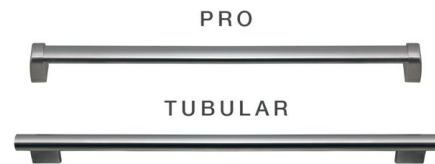

PRODUCT DETAILS

REFRIGERATOR

- LED refrigerator lights
- 4 glass refrigerator shelves (3 adjustable; 1 stationary)
- 1 high-humidity crisper drawer with adjustable dividers
- 2 storage drawers with adjustable dividers
- 1 adjustable dairy compartment