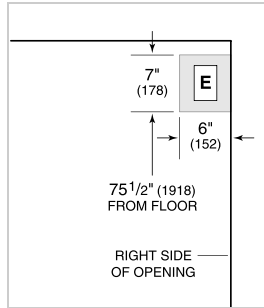

PRODUCT SPECIFICATIONS

Model	BI-36RG/S
Dimensions	36"W x 84"H x 24"D
Refrigerator Capacity	23.3 cu. ft.
Electrical Supply	115 VAC, 60 Hz
Electrical Service	15 amp dedicated circuit
Receptacle	3-prong grounding-type

ELECTRICAL

NOTE: Dimensions in parenthesis are in millimeters unless otherwise specified

INTERIOR VIEW

This illustration is intended for interior reference only and may not represent the exterior of the model being specified.

DIMENSIONS

STANDARD INSTALLATION

NOTE: 3 1/2" (89) finished returns will be visible and should be finished to match cabinetry. Shaded line represents profile of unit.