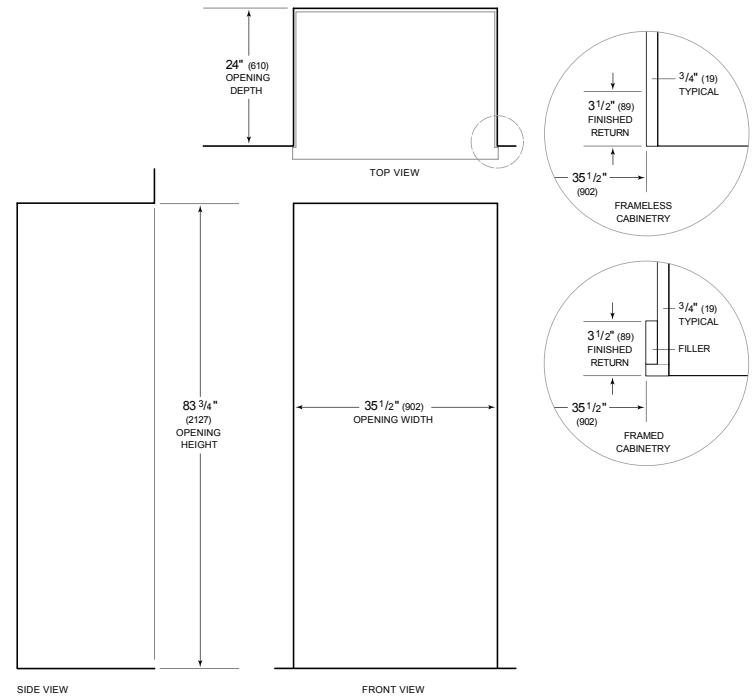

PRODUCT SPECIFICATIONS

Model	BI-36RG/S
Dimensions	36"W x 84"H x 24"D
Refrigerator Capacity	23.3 cu. ft.
Electrical Supply	115 VAC, 60 Hz
Electrical Service	15 amp dedicated circuit
Receptacle	3-prong grounding-type

ELECTRICAL

NOTE: Dimensions in parenthesis are in millimeters unless otherwise specified

INTERIOR VIEW

This illustration is intended for interior reference only and may not represent the exterior of the model being specified.

DIMENSIONS

STANDARD INSTALLATION

NOTE: 3 1/2" (89) finished returns will be visible and should be finished to match cabinetry. Shaded line represents profile of unit.