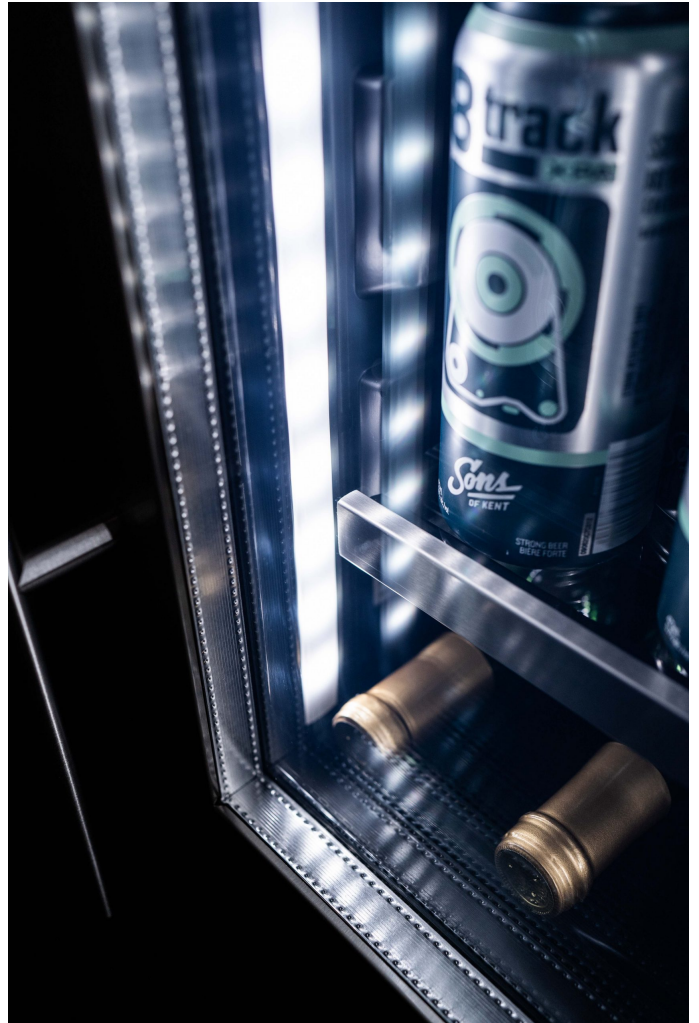

Silhouette - 3.1 cu. ft. Built-In Under Counter Beverage Center

FEATURES

- Built-in beverage center stores up to 7 bottles of wine and up to 66 - 355 mL cans
- Temperature range: 34F - 50F (1C - 10C)
- Pro-vection cooling uses an always on whisper quiet fan to circulate the air to maintain an even temperature
- Digital thermostat with seamless capacitive touch controls
- Choose between 2 interior lighting colors: Arctic White or Azure Blue
- Perimetrical LED lighting casts a warm glow and includes 4 lighting options
- Pro-glide: anti-vibration, full extension shelving
- Premium door design includes dual pane, Low-E Argon-filled glass
- Reversible door for left or right hand swing
- Integrated, hidden hinge
- Ergonomic handle is now 20% longer
- Temperature recall, door ajar alarm, temperature alarm, sabbath mode
- Pro Security: integrated door lock
- Quiet operation 39 db
- 304 grade stainless steel

Silhouette

SPRBC031D1SS

SPECIFICATIONS

Cooling Zones	Single Zone
Brands	Silhouette Professional
Door Finish	Glass, Stainless Steel
Width	15 inch

SHIPPING INFORMATION

Unit Dimensions:

Width	14.9"	37.85 cm
Depth	25.6"	65.02 cm
Height	34.1"	86.61 cm