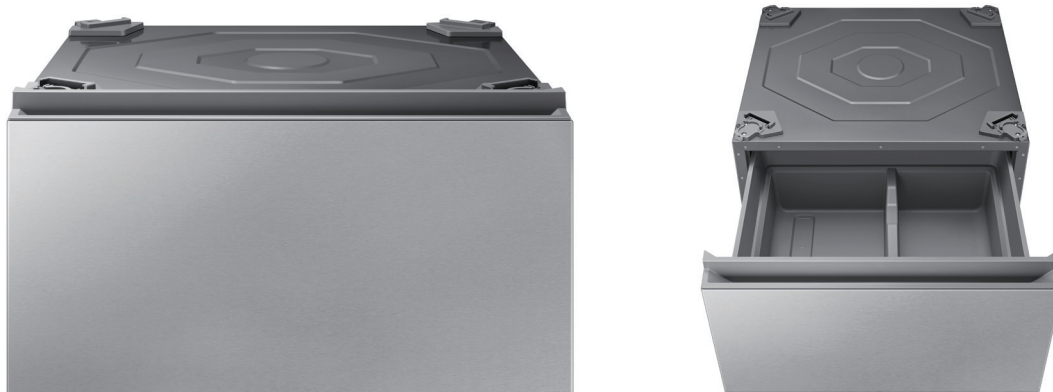

# WE502N

SAMSUNG

## Bespoke 27" Laundry Pedestal with Storage Drawer

### Signature Features:

- Beautiful, flat panel design creates a seamless, integrated look with any Bespoke laundry set.
- Compatible with Samsung Bespoke 27" wide Front Load washers and dryers.
- Elevates your washer and dryer by more than a foot, for easier loading and unloading – no more bending.
- Provides an easily accessible storage drawer for your laundry cleaning supplies.

#### Product Dimensions & Weight (WxHxD)

Dimensions: 27" x 15" x 29"

Weight: 45.9 lbs