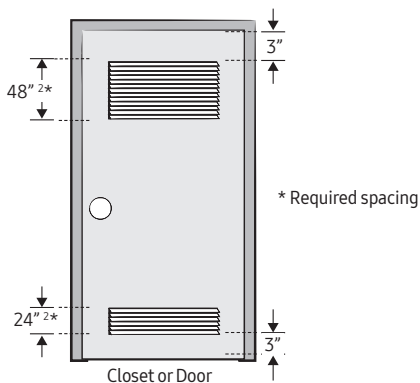

Dimensions

Alcove or closet installation

MINIMUM CLEARANCES FOR CLOSET AND ALCOVE INSTALLATIONS:

Installation Specifications

If the washer and dryer are installed together, the closet front must have at least a 72 in² (465 cm²) unobstructed air opening. Your washer alone does not require a specific air opening.