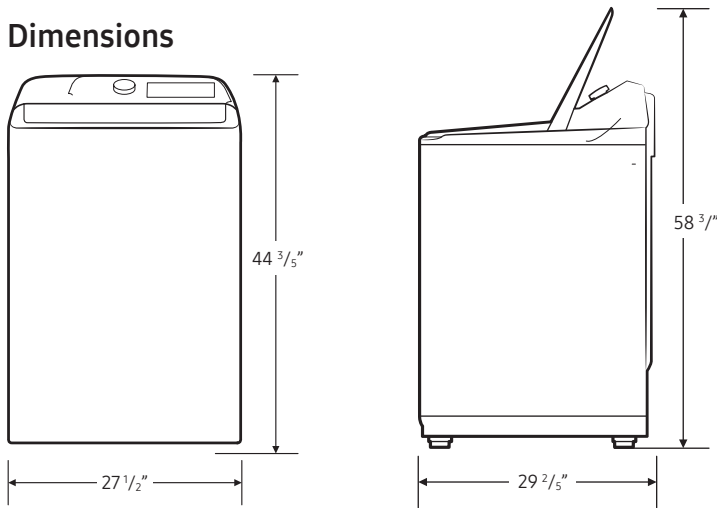

Service callouts will occasionally be required and may incur extra repair costs.

#1 Highest in Customer Satisfaction with Top-Load Clothes Washers in the U.S., 2 Years in a Row.²

WA50R5200AW

SAMSUNG

Top Load Washer with Active Water Jet Faucet and EZ Access Tub 5.8 cu. ft. Capacity IEC

Dimensions

Alcove or closet installation

MINIMUM CLEARANCES FOR CLOSET AND ALCOVE INSTALLATIONS:

Installation Specifications

If the washer and dryer are installed together, the closet front must have at least a 72 in² (465 cm²) unobstructed air opening. Your washer alone does not require a specific air opening.

Dimensions: 27 1/2" x 44 3/5" x 29 2/5"

Weight: 132.3 lbs (60 Kg)

Shipping Dimensions & Weight (WxHxD)

Dimensions: 30 1/10" x 46 9/10" x 31 1/5"

Weight: 141.1 lbs (64 Kg)

Electric Washer	Model #	UPC Code
White	WA50R5200AW	887276300528
Matching Dryer	Model #	UPC Code
White	DVE50T5205W	887276473499