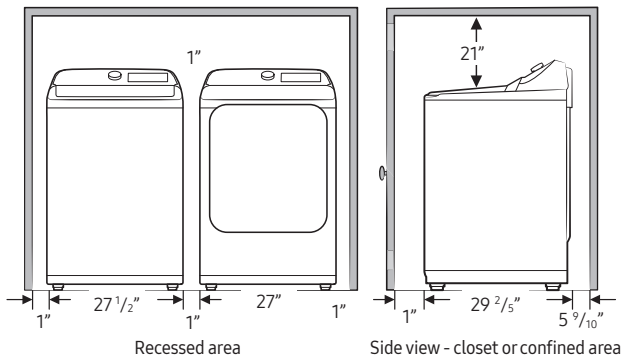

Service callouts will occasionally be required and may incur extra repair costs.

#1 Highest in Customer Satisfaction with Top-Load Clothes Washers in the U.S., 2 Years in a Row.²

WA50R5200AW

SAMSUNG

Top Load Washer with Active Water Jet Faucet and EZ Access Tub 5.8 cu. ft. Capacity IEC

Dimensions

Alcove or closet installation

MINIMUM CLEARANCES FOR CLOSET AND ALCOVE INSTALLATIONS:

Installation Specifications

If the washer and dryer are installed together, the closet front must have at least a 72 in² (465 cm²) unobstructed air opening. Your washer alone does not require a specific air opening.

Dimensions: 27 1/2" x 44 3/5" x 29 2/5"

Weight: 132.3 lbs (60 Kg)

Shipping Dimensions & Weight (WxHxD)

Dimensions: 30 1/10" x 46 9/10" x 31 1/5"

Weight: 141.1 lbs (64 Kg)

Electric Washer	Model #	UPC Code
White	WA50R5200AW	887276300528
Matching Dryer	Model #	UPC Code
White	DVE50T5205W	887276473499