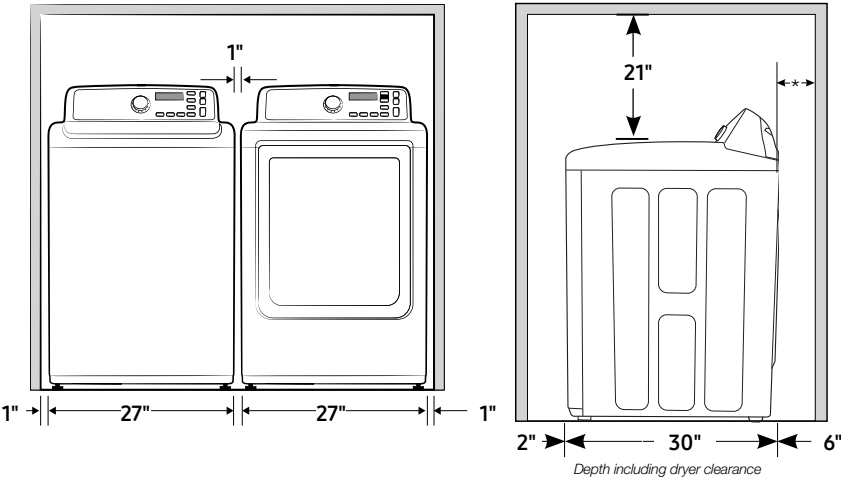

5.8 cu. ft. Capacity IEC

Installation Specifications

Alcove or closet installation

Recessed Area

Side View Confined

Minimum clearances for closets and alcoves:

- Sides – 1"
- Top – 21"
- Rear – 6"
- Closet Front – 2"

Shipping Dimensions & Weight (WxHxD)

Dimensions: 29¹/₂" x 47³/₄" x 31"

Weight: 152.1 lbs

Colour

Platinum

Model

WA50M7450AP

UPC Code