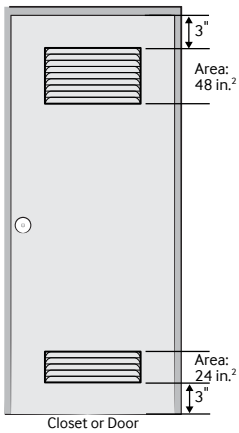

5.8 cu. ft. Capacity IEC

Installation Specifications

Alcove or closet installation

Recessed Area

Side View Confined

Minimum clearances for closets and alcoves:

- Sides – 1"
- Top – 21"
- Rear – 6"
- Closet Front – 2"

Shipping Dimensions & Weight (WxHxD)

Dimensions: 29¹/₂" x 47³/₄" x 31"

Weight: 152.1 lbs

Colour

Platinum

Model

WA50M7450AP

UPC Code