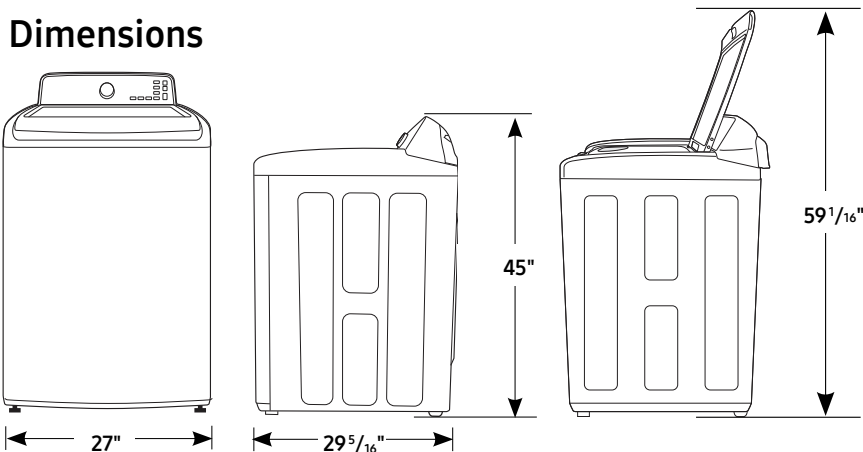

Dimensions

11 Preset Wash Cycles:

Normal, Bedding/WaterProof, Heavy Duty, Permanent Press, Brilliant Whites, Active Wear, Delicates/Hand Wash, Quick Wash, Rinse and Spin, Spin Only, Deep Wash

7 Options:

Self Clean, Delay End, Pre Soak, Extra Rinse, Sound On/Off, Child Lock, Smart Care

5 Temperature Settings:

Hot, Warm, Eco Warm, Cold, Cool

4 Spin Settings:

High, Medium, Low, No Spin

3 Soil Settings:

Heavy, Normal, Light

2 Sound Level Settings:

On/Off

Dispenser Trays:

Main Wash, Softener, Bleach (Auto)

Warranty

One (1) Year Parts and Labour

Ten (10) Years Direct Drive Motor (Part Only)

Product Dimensions & Weight (WxHxD)

Dimensions: 27" x 45" x 29⁵/₁₆"

Weight: 141.1 lbs

Shipping Dimensions & Weight (WxHxD)

Dimensions: 29¹/₂" x 47³/₄" x 31"

Weight: 152.1 lbs

Colour

Platinum

Model

WA50M7450AP

UPC Code

887276196404

Matching Dryer (Electric)

Platinum

DVE50M7450P

887276196961