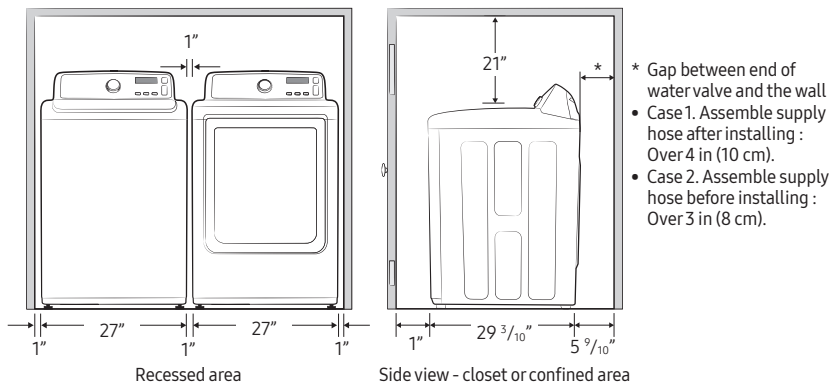

Installation Specifications

If the washer and dryer are installed together, the closet front must have at least a 72 in² (465 cm²) unobstructed air opening. Your washer alone does not require a specific air opening.