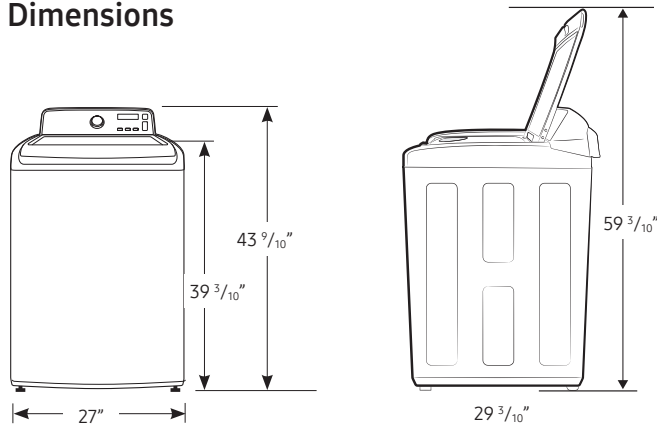

WA44A3205AW

SAMSUNG

Top Load Washer with ActiveWave Agitator and Self Clean 5.0 cu. ft. Capacity IEC

Dimensions

Alcove or closet installation

MINIMUM CLEARANCES FOR CLOSET AND ALCOVE INSTALLATIONS: