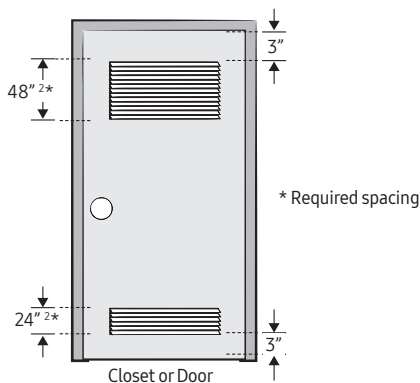

Alcove or closet installation

MINIMUM CLEARANCES FOR CLOSET AND ALCOVE INSTALLATIONS:

Installation Specifications

If the washer and dryer are installed together, the closet front must have at least a 72 in² (465 cm²) unobstructed air opening. Your washer alone does not require a specific air opening.

Warranty

One (1) Year Parts and Labour

Product Dimensions & Weight (WxHxD)

Dimensions: 27" x 43 9/10" x 29 3/10"

Weight: 130.1 lbs (59 Kg)

Shipping Dimensions & Weight (WxHxD)

Dimensions: 29 1/2" x 46 1/2" x 31"