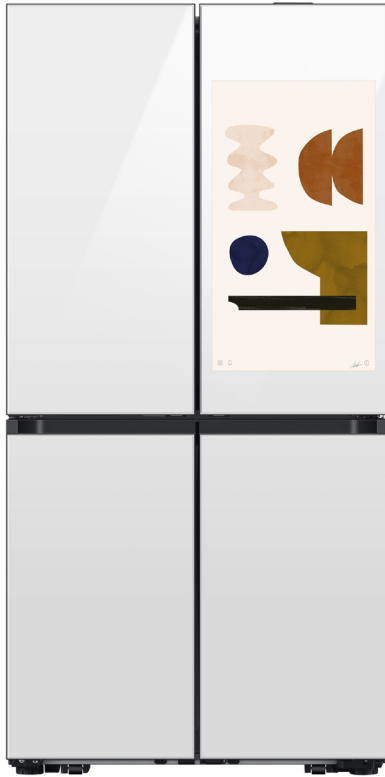

RF23DB990012

SAMSUNG

Bespoke Counter-Depth 4-Door Flex™ Refrigerator
23 cu. ft. with AI Family Hub+™ and AI Vision Inside™

Signature Features

AI Family Hub+™

Family Hub+™ with the industry's largest screen* lets you share pictures, stream music and videos, access recipes, and more, all from the fridge.

Compared to current Family Hub™ models

Colour Customization

Customize the design of your refrigerator with changeable door panels. Choose from a variety of colours and two finishes to create a space that fits your style.

AI Vision Inside

AI Vision Inside automatically recognizes what's in your fridge, so you always know what's inside. Access a list of what's in your fridge through the SmartThings app or Family Hub+™ screen.