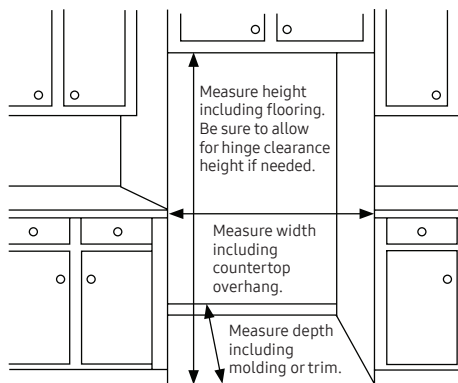

ENERGY STAR® rated:
631 kWh/yr

RF23DB990012

SAMSUNG

Bespoke Counter-Depth 4-Door Flex™ Refrigerator 23 cu. ft. with AI Family Hub+™ and AI Vision Inside™

Installation Specifications

1. Measure the height, width and depth of the opening, making sure to include baseboards, molding tile, countertop overhang, etc. Check to be sure there is enough room to open the door (consider walls, islands or other obstacles when measuring).
2. Refer to illustration below to determine dimensions.
3. Allow 11³/₄" of clearance on hinge side of refrigerator when installing next to a wall.
4. Allow 2" minimum clearance at rear for proper air circulation and water/electrical connections. Allow a 3/₈" minimum clearance at sides and top for ease of installation.
5. Ensure each door and entryway in the home is wide enough for the refrigerator to be moved through easily.

For optimal usage and ability to open refrigerator doors completely, do not install next to a wall.

Please note: The following dimensions and cutout information is for planning purposes only. For complete installation details, consult manual packed with product or download manual online at samsung.com.

Dimensions

Total Capacity: 22.5 cu. ft.

Refrigerator: 13.7 cu. ft.

- 1 Slide-In Shelf, 3 Tempered Glass Spill-Proof Shelves
- 2 Clear Crisper Drawers
- 6 Door Bins with 1 Gallon Door Bin
- LED Lighting

Freezer: 4.4 cu. ft.

Dimensions (WxHxD without hinges and door):
35⁷/₈" x 70³/₄" x 24"

Net Weight :

Stainless Steel: 341.7 lb (155 kg)

White Glass: 350.5 lb (159 kg)

Shipping Dimensions & Weight (WxHxD)

Dimensions: 38¹/₄" x 78⁵/₈" x 30⁵/₈"