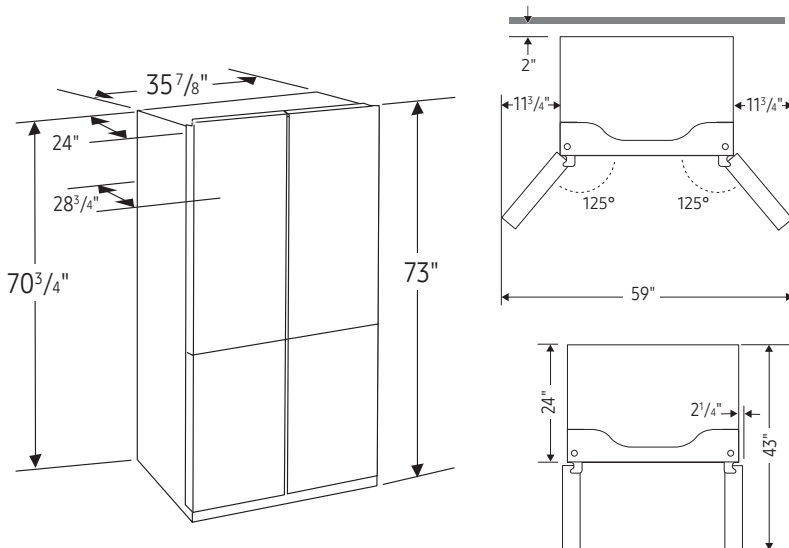

ENERGY STAR® rated:
631 kWh/yr

RF23DB990012

SAMSUNG

Bespoke Counter-Depth 4-Door Flex™ Refrigerator 23 cu. ft. with AI Family Hub+™ and AI Vision Inside™

Installation Specifications

1. Measure the height, width and depth of the opening, making sure to include baseboards, molding tile, countertop overhang, etc. Check to be sure there is enough room to open the door (consider walls, islands or other obstacles when measuring).
2. Refer to illustration below to determine dimensions.
3. Allow 11³/₄" of clearance on hinge side of refrigerator when installing next to a wall.
4. Allow 2" minimum clearance at rear for proper air circulation and water/electrical connections. Allow a 3/₈" minimum clearance at sides and top for ease of installation.
5. Ensure each door and entryway in the home is wide enough for the refrigerator to be moved through easily.

For optimal usage and ability to open refrigerator doors completely, do not install next to a wall.

Please note: The following dimensions and cutout information is for planning purposes only. For complete installation details, consult manual packed with product or download manual online at samsung.com.

Dimensions

Total Capacity: 22.5 cu. ft.

Refrigerator: 13.7 cu. ft.

- 1 Slide-In Shelf, 3 Tempered Glass Spill-Proof Shelves
- 2 Clear Crisper Drawers
- 6 Door Bins with 1 Gallon Door Bin
- LED Lighting

Freezer: 4.4 cu. ft.

Dimensions (WxHxD without hinges and door):
35⁷/₈" x 70³/₄" x 24"

Net Weight :

Stainless Steel: 341.7 lb (155 kg)

White Glass: 350.5 lb (159 kg)

Shipping Dimensions & Weight (WxHxD)

Dimensions: 38¹/₄" x 78⁵/₈" x 30⁵/₈"