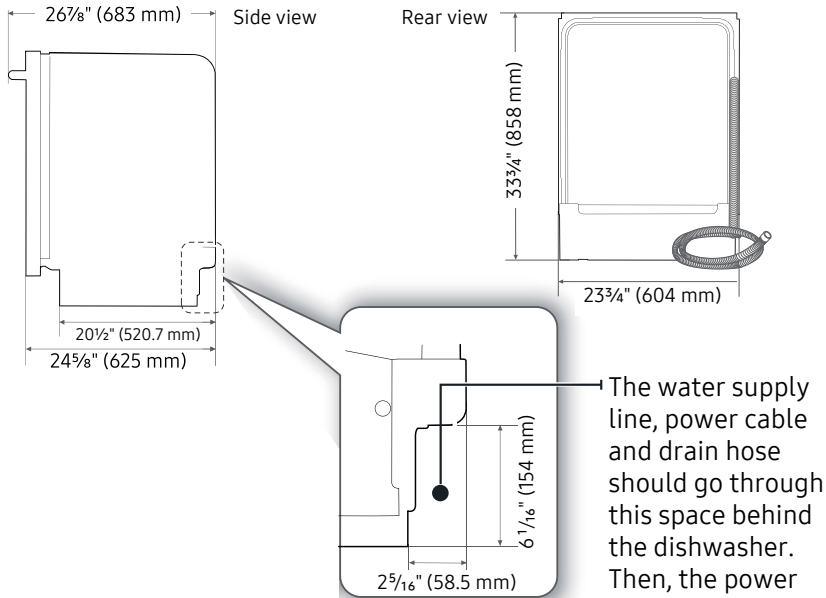

### Product Dimensions

### Product Dimensions & Weight (WxHxD)

Dimensions: 23<sup>3</sup>/<sub>4</sub>" x 33<sup>3</sup>/<sub>4</sub>" x 24<sup>5</sup>/<sub>8</sub>"

Weight: 64 lb (29 kg)