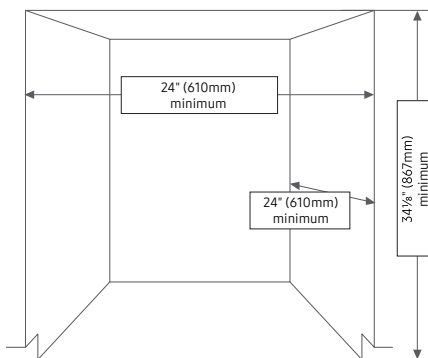

### Product Dimensions

### Product Dimensions & Weight (WxHxD)

Dimensions: 23<sup>3</sup>/<sub>4</sub>" x 33<sup>3</sup>/<sub>4</sub>" x 24<sup>5</sup>/<sub>8</sub>"

Weight: 64 lb (29 kg)

### Shipping Dimensions & Weight (WxHxD)

Dimensions: 26.13" X 35" x 29.13"

Weight: 77.162 lb (35 kg)

### Enclosure Dimensions

This dishwasher is designed to be enclosed on the top and on both sides by a standard residential kitchen cabinet unit. The installation enclosure must be clean and free of any obstructions. The enclosure must be at least 24 inches wide, 24 inches deep and 34<sup>1</sup>/<sub>8</sub> inches high. For the front door of the dishwasher to be flush with the leading edge of the counter top, the counter top must be at least 25 inches deep.