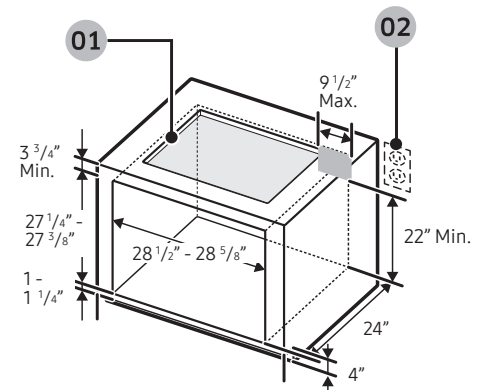

Installing Over a Single Oven

01 See built-in oven installation for complete installation instructions.

See label on top of approved built-in oven models.

02 Refer installation manual of OVEN.