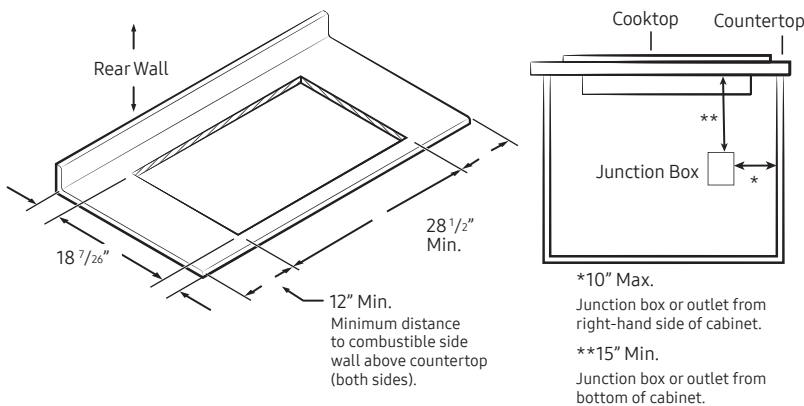

Power Source

208V / 60 Hz

Radiant Ceramic Cooktop

4 Burners

Right Front: 6", 1200 W

Left Front: Single 5" 1000 W

Dual 8", 2000 W

Right Rear: 6", 1200 W

Left Rear: 7", 1500 W

Control Panel

Warranty

One (1) Year All Parts and Labour

Five (5) Year Parts on Glass Cooktop and Radiant Heater

Product Dimensions & Weight (WxHxD)

Outside (Max) Cooktop Dimensions: 23 3/5" x 3 1/2" x 20 1/2"

Cooktop Cut-Out Dimensions: 22" x 3 1/10" x 18 9/10"

Weight: 20.1 lbs (9.1 Kg)

Shipping Dimensions & Weight (WxHxD)

Dimensions: 25 3/5" x 6 1/5" x 22 1/10"

Weight: 25.8 lbs (11.7 Kg)

Colour

Black

Model

NZ24T4360RK

UPC Code

887276430522

Watts	3500 W (2600 W)
Circuit breaker	30A
Volts	240V (208V)
Frequency	60Hz
Plug type	No plug (wire only)
Power cord length	47 1/4" (1.2m)
Energy source	Electric

	Max Output	Power Consumption
NZ24T4360RK/AA	3.5kW	3.5kW