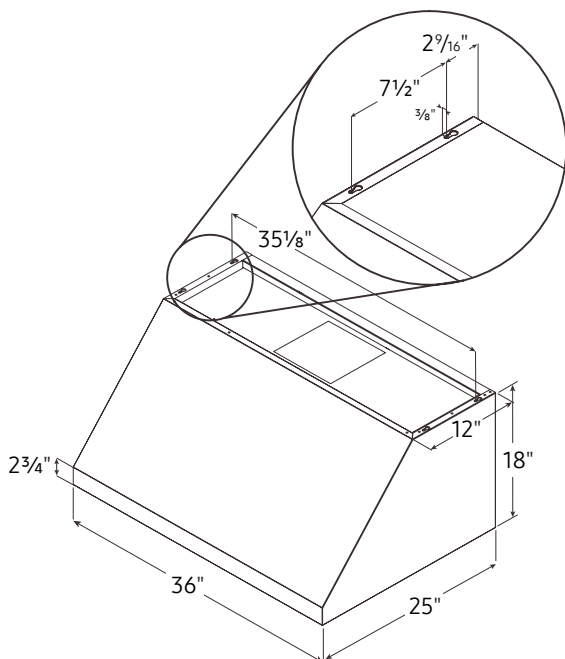

Dimensions and Clearance

Total Power

845W

Power Source

120V / 60 Hz / 15A

Range Hood

- 36" Stainless Steel Professional Canopy Hood
- Auto Heat-Sensing
- Vent Fan: 1,200 CFM (600 CFM Capable)
- Front-Centered, Touch Control
- 4 Fan Speeds: 3 Step, 1 Booster
- 75 dBA (10.6 Sonnes) Noise Level
- Hood Connectivity Control
- Bluetooth® On/Off Control
- Mobile Monitoring: Fan Speed, Lighting On/Off, Power Control
- Removable Commercial Baffle Filter
- LED Lighting

Warranty

One (1) Year All Parts and Labor

Product Dimensions & Weight (WxHxD)

Outside (Max) Hood Dimensions:
36" x 18" x 25"

Weight: 84.0 lbs

Shipping Dimensions & Weight (WxHxD)

Dimensions: 41³/₄" x 24¹³/₁₆" x 29¹⁵/₁₆"
Weight: 105.8 lbs

Color

Stainless Steel

Model

NK36R9600CS

UPC Code

887276302003

Fingerprint Resistant

Matte Black

Stainless Steel

NK36R9600CM

887276301990

12" High Duct Kit Cover

NK-AE907LCS

NK-AE907LCM