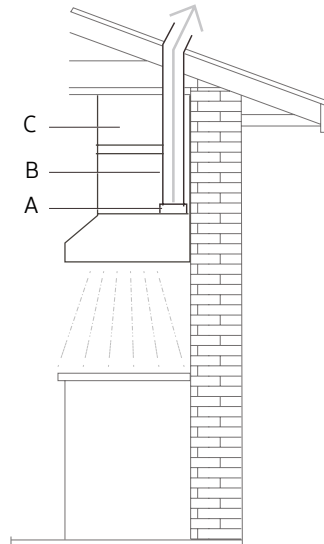

ADA Compliant

36" Professional Canopy Range Hood

NK36R9600C

Venting Methods

Horizontal Discharge

- A. 10" (25.4 cm) round vent
- B. 10" (25.4 cm) round transition
- C. 90° elbow

Vertical Discharge

- A. 10" (25.4 cm) round transition
- B. 10" (25.4 cm) duct
- C. Cabinet

Dimensions and Clearance

Total Power

845W

Power Source

120V / 60 Hz / 15A

Range Hood

- 36" Stainless Steel Professional Canopy Hood
- Auto Heat-Sensing
- Vent Fan: 1,200 CFM (600 CFM Capable)
- Front-Centered, Touch Control
- 4 Fan Speeds: 3 Step, 1 Booster
- 75 dBA (10.6 Sonnes) Noise Level
- Hood Connectivity Control
- Bluetooth® On/Off Control
- Mobile Monitoring: Fan Speed, Lighting On/Off, Power Control
- Removable Commercial Baffle Filter
- LED Lighting

Warranty

One (1) Year All Parts and Labor

Product Dimensions & Weight (WxHxD)

Outside (Max) Hood Dimensions:
36" x 18" x 25"

Weight: 84.0 lbs

Shipping Dimensions & Weight (WxHxD)

Dimensions: 41³/₄" x 24¹³/₁₆" x 29¹⁵/₁₆"
Weight: 105.8 lbs