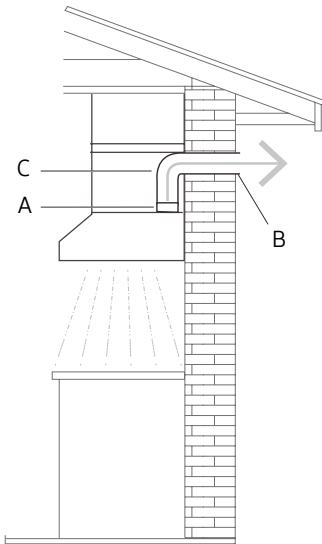

ADA Compliant

36" Professional Canopy Range Hood

NK36R9600C

Venting Methods

Horizontal Discharge

- A. 10" (25.4 cm) round vent
- B. 10" (25.4 cm) round transition
- C. 90° elbow

Vertical Discharge

- A. 10" (25.4 cm) round transition
- B. 10" (25.4 cm) duct
- C. Cabinet