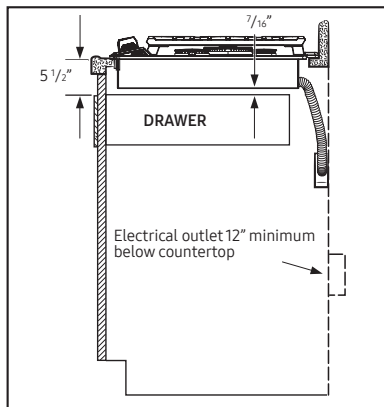

NA30N7755TG

SAMSUNG

30" Gas Cooktop with 22K BTU Dual Burner

Installation Requirements

Countertop cut-out and minimum clearance dimensions: