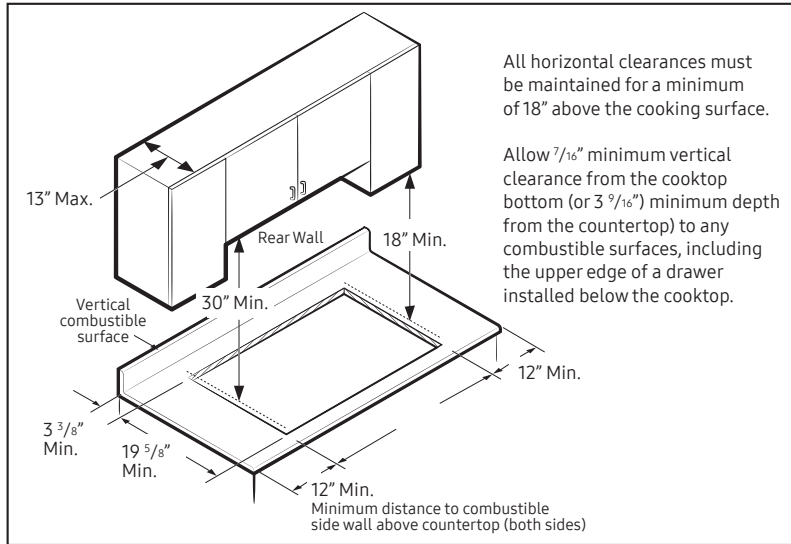

Accessories

- Wok Grate
- Cast Iron Griddle

Convenience

- LP Conversion Kit

¹Available on Android and iOS devices. A Wi-Fi connection and a Samsung account are required.

²A Wi-Fi connection is required.

NA30N7755TG

SAMSUNG

30" Gas Cooktop with 22K BTU Dual Burner

Installation Requirements

Countertop cut-out and minimum clearance dimensions:

Installing Over a Single Oven

Power Source

120V / 60 Hz / 1A

Gas Cooktop (BTU)

Outside (Max) Cooktop Dimensions:

30" x 5 $\frac{1}{2}$ " x 22 $\frac{23}{64}$ "

Cooktop Cut-Out Dimensions: 28 $\frac{1}{2}$ " x 5 $\frac{1}{2}$ " x 19 $\frac{5}{8}$ "

Weight: 75.8 lbs (34.4 Kg)

Shipping Dimensions & Weight (WxHxD)