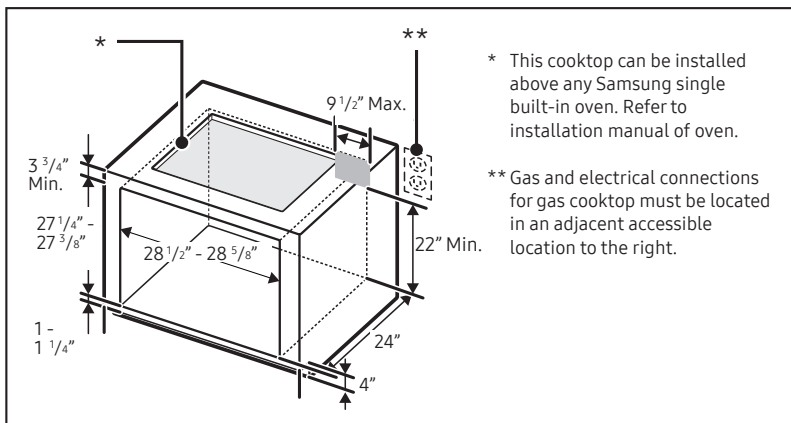

SAMSUNG

30" Gas Cooktop with 22K BTU Dual Burner

Installation Requirements

Countertop cut-out and minimum clearance dimensions:

Installing Over a Single Oven

Power Source

120V / 60 Hz / 1A

Gas Cooktop (BTU)

Outside (Max) Cooktop Dimensions:

30" x 5 $\frac{1}{2}$ " x 22 $\frac{23}{64}$ "

Cooktop Cut-Out Dimensions: 28 $\frac{1}{2}$ " x 5 $\frac{1}{2}$ " x 19 $\frac{5}{8}$ "

Weight: 75.8 lbs (34.4 Kg)

Shipping Dimensions & Weight (WxHxD)