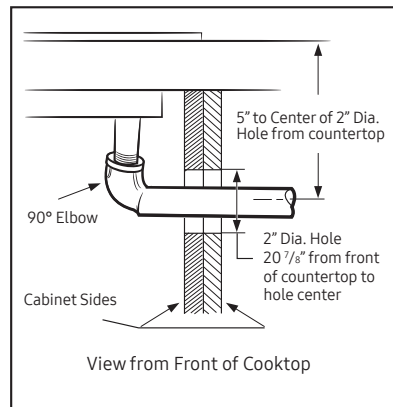

NA30N7755TG

SAMSUNG

30" Gas Cooktop with 22K BTU Dual Burner

Installation Requirements

Countertop cut-out and minimum clearance dimensions: